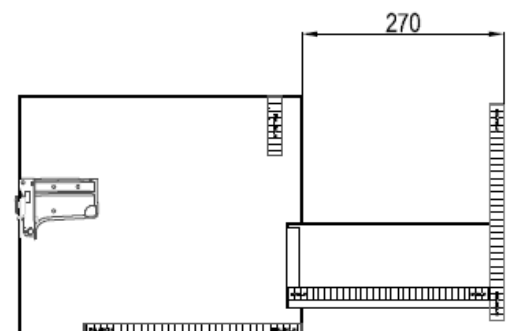

Measurements in millimetres mm

Information updated July 2020

Tel 0345 873 8840

crosswater[™]

ARENA 1000mm FURNITURE

Universal for right and left hand basins

Left hand basin

Right hand basin

Measurements in millimetres mm

Information updated July 2020

Tel 0345 873 8840

ARENA 1000mm FURNITURE

Universal for right and left hand basins

TECHNICAL DATA		SPECIFICATION	
CODE No UNIT	AN10032DXX	Installation Information:	The intended installation wall needs to be strong enough for the weight of the furniture and basin. Wall fixings for solid walls included.
Required Basins	AN1010SCW_RH and AN1010SCW_LH - No tap hole AN1011SCW_RH and AN1011SCW_LH - Single tap hole		Laminate finishes tested to ISO 22196
Recommended use:	Domestic, residential		Measurement of antibacterial activity Graded Strong value of anit-bacterial effect A>3
Dimension Unit	w 1054 x d 375 x h 320mm	Furniture Colours:	
Dimension basin	w 1100 x d 375/402 x h 35mm	Pure White Laminate	AN10032DPWG EN622 type 5
Installation:	Wall Hung	Portland Grey Laminate	AN10032DPGM EN622 type 5
Materials:	Carcass and drawer front 18mm Melamine faced board Drawer set 18mm Melmaine faced board	Steel Décor	AN10032DST EN622 type 5
Specification:	Full extension soft close drawers - 30kg weight capacity Anti-tip wall hangers 170Kg capacity	Modern Oak Décor	AN10032DMO EN622 type 5
Weight:	38kg	Handle Colour options:	
Fitting:	Wall hangers integrated into carcass Wall brackets supplied	IF_HANDLEC	Chrome
Required Fitting:	BSW0103WG Click Clack Basin waste with Ceramic Cover	IF_HANDLEBM	Matt Black
Advised Fitting:	Space saving 50mm seal trap BTR0510W	IF_HANDLEF	Brushed Brass effect
Option Accessories:	Handles - see right	IF_HANDLEV	Stainless Steel Effect
Warranty	10 years on furniture, lifetime on ceramic basin		