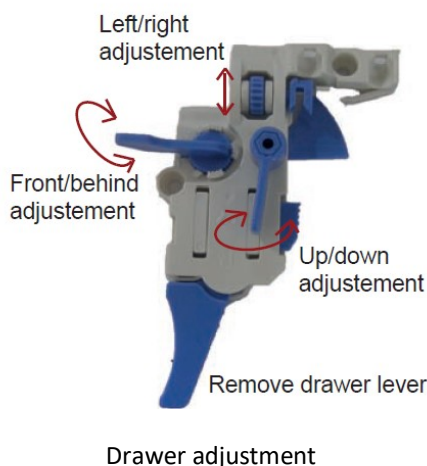

Measurements in millimetres mm

Information updated July 2020

Tel 0345 873 8840

ARENA 1000mm FURNITURE

Universal for right and left hand basins

TECHNICAL DATA		SPECIFICATION	
CODE No UNIT	AN10032DXX	Installation Information:	The intended installation wall needs to be strong enough for the weight of the furniture and basin. Wall fixings for solid walls included.
Required Basins	AN1010SCW_RH and AN1010SCW_LH - No tap hole AN1011SCW_RH and AN1011SCW_LH - Single tap hole		Laminate finishes tested to ISO 22196
Recommended use:	Domestic, residential		Measurement of antibacterial activity Graded Strong value of anit-bacterial effect A>3
Dimension Unit	w 1054 x d 375 x h 320mm	Furniture Colours:	
Dimension basin	w 1100 x d 375/402 x h 35mm	Pure White Laminate	AN10032DPWG EN622 type 5
Installation:	Wall Hung	Portland Grey Laminate	AN10032DPGM EN622 type 5
Materials:	Carcass and drawer front 18mm Melamine faced board Drawer set 18mm Melmaine faced board	Steel Décor	AN10032DST EN622 type 5
Specification:	Full extension soft close drawers - 30kg weight capacity Anti-tip wall hangers 170Kg capacity	Modern Oak Décor	AN10032DMO EN622 type 5
Weight:	38kg	Handle Colour options:	
Fitting:	Wall hangers integrated into carcass Wall brackets supplied	IF_HANDLEC	Chrome
Required Fitting:	BSW0103WG Click Clack Basin waste with Ceramic Cover	IF_HANDLEBM	Matt Black
Advised Fitting:	Space saving 50mm seal trap BTR0510W	IF_HANDLEF	Brushed Brass effect
Option Accessories:	Handles - see right	IF_HANDLEV	Stainless Steel Effect
Warranty	10 years on furniture, lifetime on ceramic basin		

SPARE PARTS		
CODE No	Description	
RUNNERS_D26S27HR	Pair of Soft Close Drawer Runners Use with AN6000D, AN7000D and AN1000D under basin	
RUNNERS_D26S30HR	Pair of Soft Close Drawer Runners AN1000D under worktop	
WB63450050ZN	Wall brackets set for Arena Furniture	