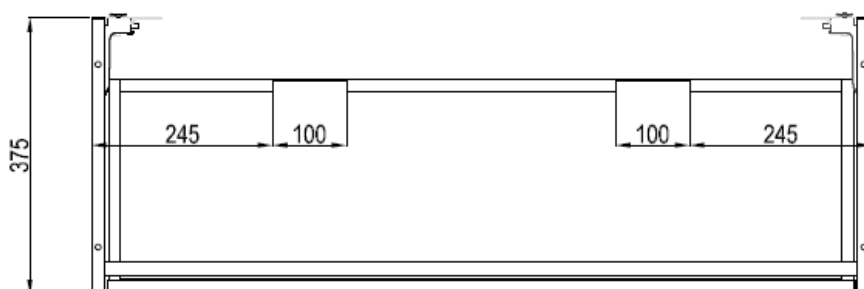

Measurements in millimetres mm

Information updated July 2020

Tel 0345 873 8840

crosswater[™]

ARENA 1000mm FURNITURE

Universal for right and left hand basins

Left hand basin

Right hand basin

Measurements in millimetres mm

Information updated July 2020

Tel 0345 873 8840

ARENA 1000mm FURNITURE

Universal for right and left hand basins

TECHNICAL DATA		SPECIFICATION	
CODE No UNIT	AN10032DXX	Installation Information:	The intended installation wall needs to be strong enough for the weight of the furniture and basin. Wall fixings for solid walls included.
Required Basins	AN1010SCW_RH and AN1010SCW_LH - No tap hole AN1011SCW_RH and AN1011SCW_LH - Single tap hole		Laminate finishes tested to ISO 22196
Recommended use:	Domestic, residential		Measurement of antibacterial activity Graded Strong value of anit-bacterial effect A>3
Dimension Unit	w 1054 x d 375 x h 320mm	Furniture Colours:	
Dimension basin	w 1100 x d 375/402 x h 35mm	Pure White Laminate	AN10032DPWG EN622 type 5
Installation:	Wall Hung	Portland Grey Laminate	AN10032DPGM EN622 type 5
Materials:	Carcass and drawer front 18mm Melamine faced board Drawer set 18mm Melmaine faced board	Steel Décor	AN10032DST EN622 type 5
Specification:	Full extension soft close drawers - 30kg weight capacity Anti-tip wall hangers 170Kg capacity	Modern Oak Décor	AN10032DMO EN622 type 5
Weight:	38kg	Handle Colour options:	
Fitting:	Wall hangers integrated into carcass Wall brackets supplied	IF_HANDLEC	Chrome
Required Fitting:	BSW0103WG Click Clack Basin waste with Ceramic Cover	IF_HANDLEBM	Matt Black
Advised Fitting:	Space saving 50mm seal trap BTR0510W	IF_HANDLEF	Brushed Brass effect
Option Accessories:	Handles - see right	IF_HANDLEV	Stainless Steel Effect
Warranty	10 years on furniture, lifetime on ceramic basin		