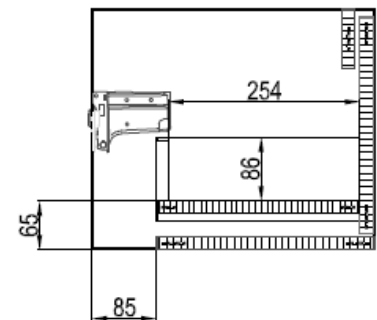

Measurements in millimetres mm

Information updated July 2020

Tel 0345 873 8840

crosswater[™]

ARENA 1000mm FURNITURE

Universal for right and left hand basins

Left hand basin

Right hand basin

Measurements in millimetres mm

Information updated July 2020

Tel 0345 873 8840

ARENA 1000mm FURNITURE

Universal for right and left hand basins

TECHNICAL DATA		SPECIFICATION	
CODE No UNIT	AN10032DXX	Installation Information:	The intended installation wall needs to be strong enough for the weight of the furniture and basin. Wall fixings for solid walls included.
Required Basins	AN1010SCW_RH and AN1010SCW_LH - No tap hole AN1011SCW_RH and AN1011SCW_LH - Single tap hole		Laminate finishes tested to ISO 22196
Recommended use:	Domestic, residential		Measurement of antibacterial activity Graded Strong value of anit-bacterial effect A>3
Dimension Unit	w 1054 x d 375 x h 320mm	Furniture Colours:	
Dimension basin	w 1100 x d 375/402 x h 35mm	Pure White Laminate	AN10032DPWG EN622 type 5
Installation:	Wall Hung	Portland Grey Laminate	AN10032DPGM EN622 type 5
Materials:	Carcass and drawer front 18mm Melamine faced board Drawer set 18mm Melmaine faced board	Steel Décor	AN10032DST EN622 type 5
Specification:	Full extension soft close drawers - 30kg weight capacity Anti-tip wall hangers 170Kg capacity	Modern Oak Décor	AN10032DMO EN622 type 5
Weight:	38kg	Handle Colour options:	
Fitting:	Wall hangers integrated into carcass Wall brackets supplied	IF_HANDLEC	Chrome
Required Fitting:	BSW0103WG Click Clack Basin waste with Ceramic Cover	IF_HANDLEBM	Matt Black
Advised Fitting:	Space saving 50mm seal trap BTR0510W	IF_HANDLEF	Brushed Brass effect
Option Accessories:	Handles - see right	IF_HANDLEV	Stainless Steel Effect
Warranty	10 years on furniture, lifetime on ceramic basin		