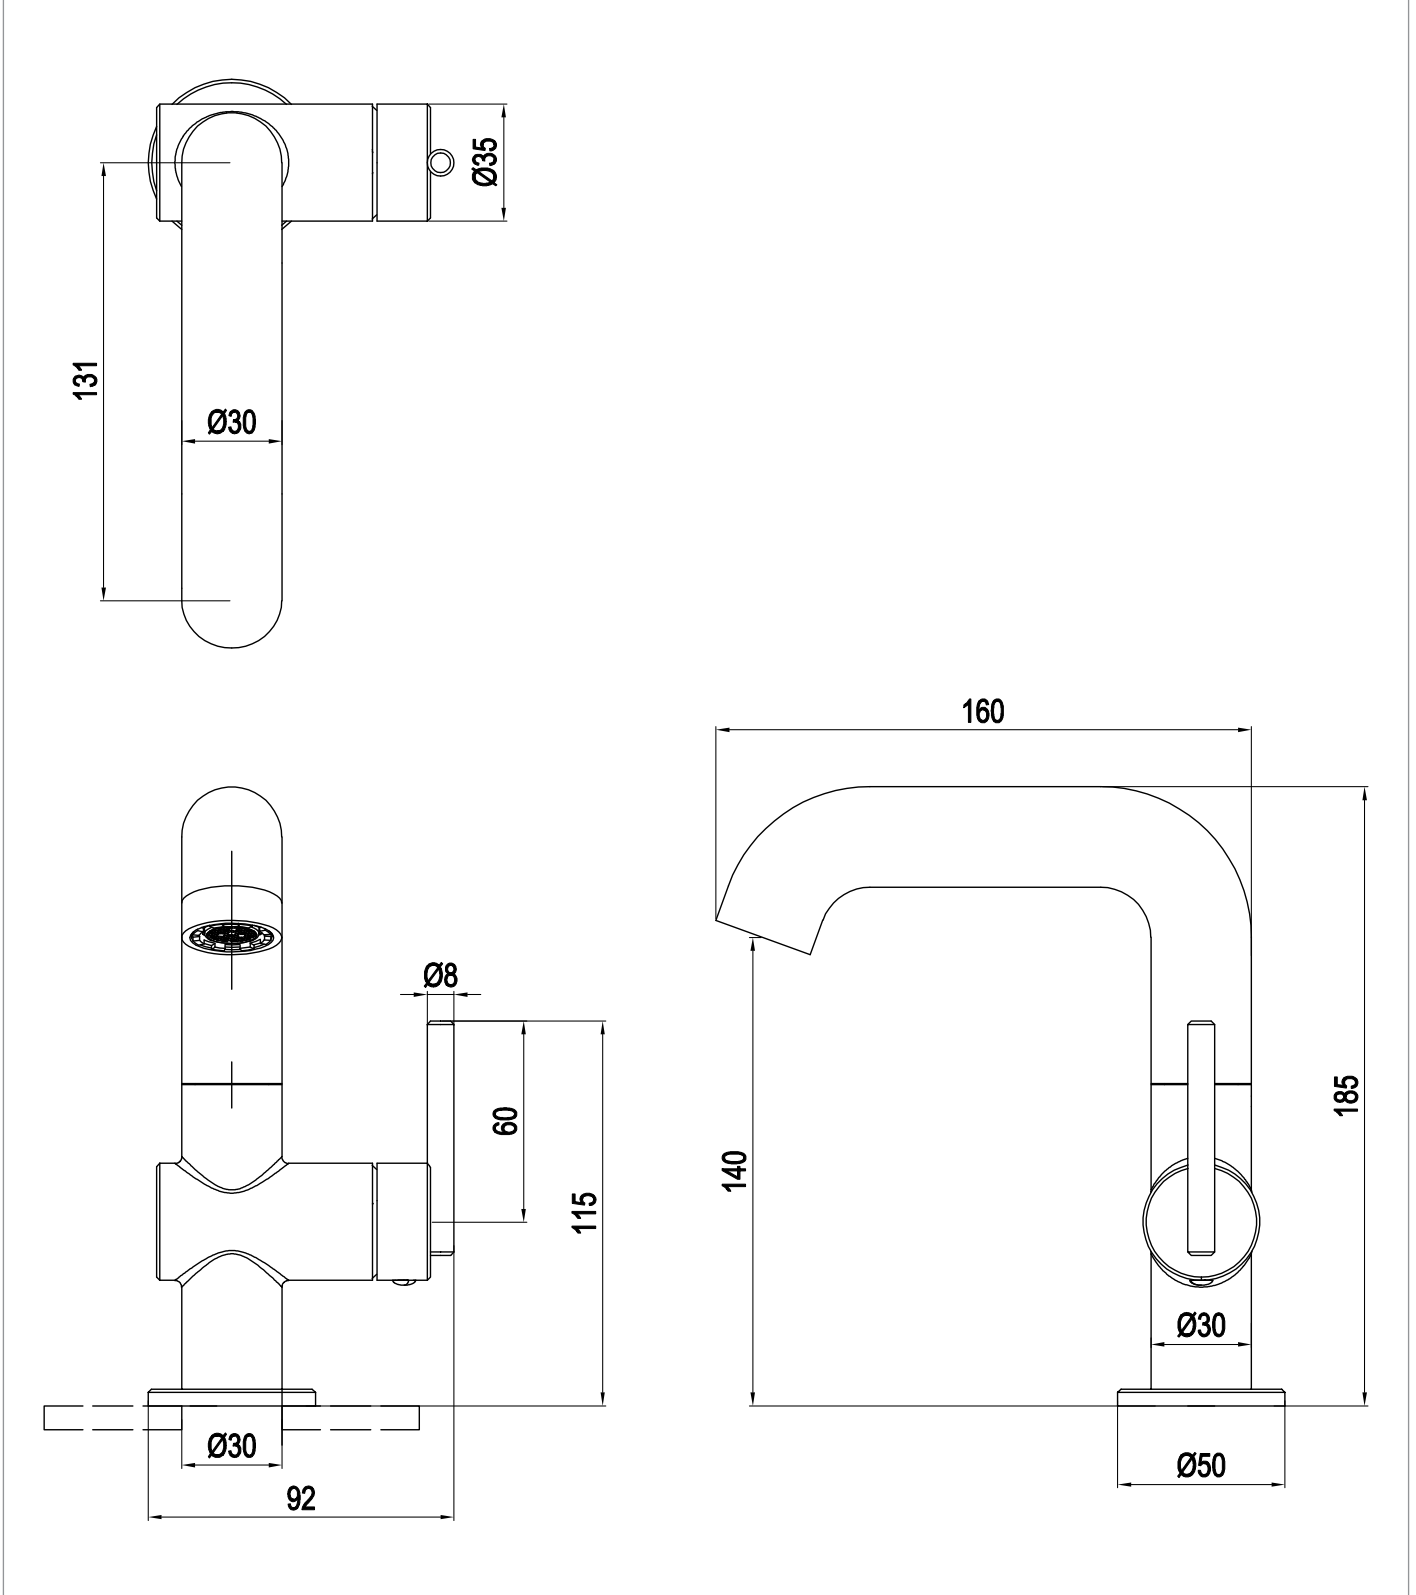

## DESCRIPTION

3ONE6 Lever Basin Side Deck Mixer 1 Handle Stainless Steel

WEBSITE LINK [Click Here](#)

CATEGORY	Brassware
WARRANTY DETAILS	15 Years
COLOUR	Stainless Steel
FINISH APPLICATION	Raw/Natural
PRIMARY MATERIAL	316 Stainless Steel
INSTALL TYPE	Deck Mounted
PRODUCT WIDTH MM	92
PRODUCT HEIGHT MM	185
PRODUCT NET WEIGHT KG	0.9
STANDARDS	BS EN 817:2008

MINIMUM PRESSURE (BAR)	1
MAX WORKING PRESSURE (BAR)	5
NUMBER OF OUTLETS	1
NUMBER OF FUNCTIONS	1
HEADWORK	25mm Single lever ceramic cartridge
SPOUT PROJECTION	131
SWIVEL SPOUT	Yes
INLET CONNECTIONS THREAD	G1/2"
OUTLET CONNECTIONS THREAD	M16.5x1
FLOW REGULATOR	Cache M16.5x1
WASTE INCLUDED	No
ANTI-SCALD	No
ENERGY SAVING	No
SHOWER HOSE & HANDSET ARE INCLUDED	No

## TECHNICAL DIMENSIONS

Dimensions in mm unless otherwise specified.

Tolerances (per material type) apply.