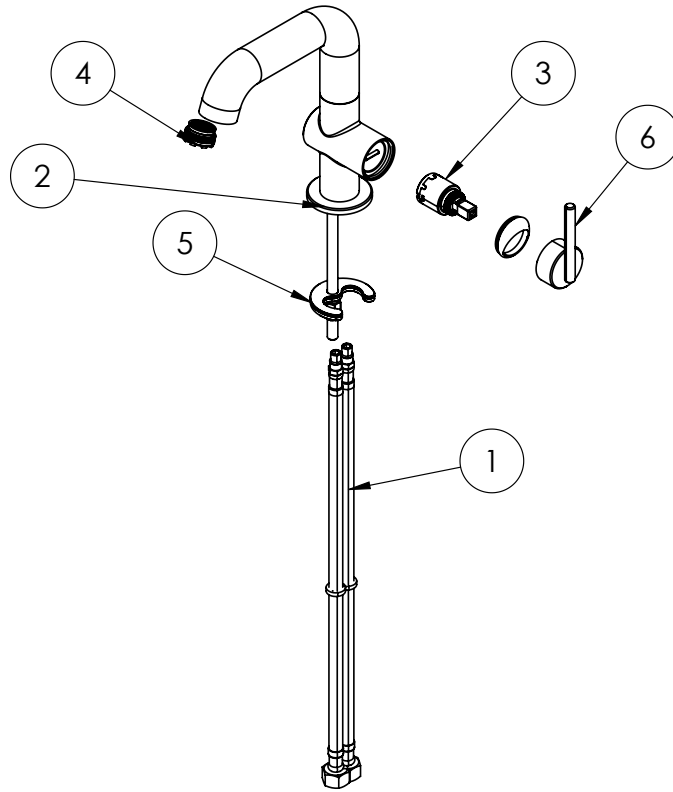

## DESCRIPTION

3ONE6 Lever Basin Side Deck Mixer 1 Handle Stainless Steel

WEBSITE LINK [Click Here](#)

CATEGORY	Brassware
WARRANTY DETAILS	15 Years
COLOUR	Stainless Steel
FINISH APPLICATION	Raw/Natural
PRIMARY MATERIAL	316 Stainless Steel
INSTALL TYPE	Deck Mounted
PRODUCT WIDTH MM	92
PRODUCT HEIGHT MM	185
PRODUCT NET WEIGHT KG	0.9
STANDARDS	BS EN 817:2008

MINIMUM PRESSURE (BAR)	1
MAX WORKING PRESSURE (BAR)	5
NUMBER OF OUTLETS	1
NUMBER OF FUNCTIONS	1
HEADWORK	25mm Single lever ceramic cartridge
SPOUT PROJECTION	131
SWIVEL SPOUT	Yes
INLET CONNECTIONS THREAD	G1/2"
OUTLET CONNECTIONS THREAD	M16.5x1
FLOW REGULATOR	Cache M16.5x1
WASTE INCLUDED	No
ANTI-SCALD	No
ENERGY SAVING	No
SHOWER HOSE & HANDSET ARE INCLUDED	No

## TECHNICAL DIMENSIONS

Dimensions in mm unless otherwise specified.

Tolerances (per material type) apply.

## SPARES LIST

Only the parts labelled are available as spares.

NUMBER	PART CODE	DESCRIPTION
1	B19002200-YY	TS110/ TL111/TL113/TL116 FLEXIBLE(G1/2xM8x1-45CM)
2	A065150402	TL111DNST/TL113DNST/TL116DNST Base ring
	A065150401	TL111DNSF/TL113DNSF/TL116DNSF Base ring
	A065150400	TL111DNS/TL113DNS/TL116DNS Base ring
3	B06007700	TL111/TL113 Cartridge
4	B04004900	TL111/TL113/TL116 Aerator
5	B14001600	TL111/TL113/TS116 Clamping Set
6	A065110302	TL111DNST/TL113DNST Lever
	A065110301	TL111DNSF/TL113DNSF Lever
	A065110300	TL111DNS/TL113DNS Lever