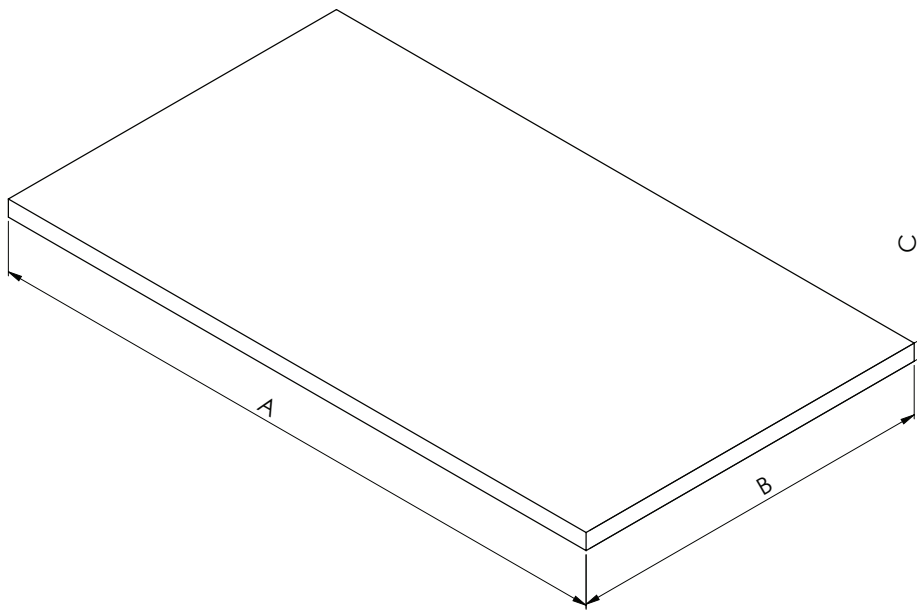

PRODUCT DATA SHEET

PRODUCT CODE

IF8100TMC_V2

RANGE

Furniture Worktop

DESCRIPTION

Furniture Worktop 810 x 460mm Carrara Marble

CATEGORY	Furniture
WARRANTY DETAILS	10 Years
PRODUCT NET WEIGHT KG	18

TECHNICAL DIMENSIONS

Dimensions in mm unless otherwise specified.

Tolerances (per material type) apply.

CODE	DESCRIPTION	FINISH	A (mm)	B (mm)	C (mm)	WEIGHT
FWT8100TGE	Furniture Worktop 810 x 460mm	Gold Estatuario	810	460	22	19.37kg
IF8100TMC_V2	Furniture Worktop 810 x 455mm	Carrara Marble	810	460	22	18kg