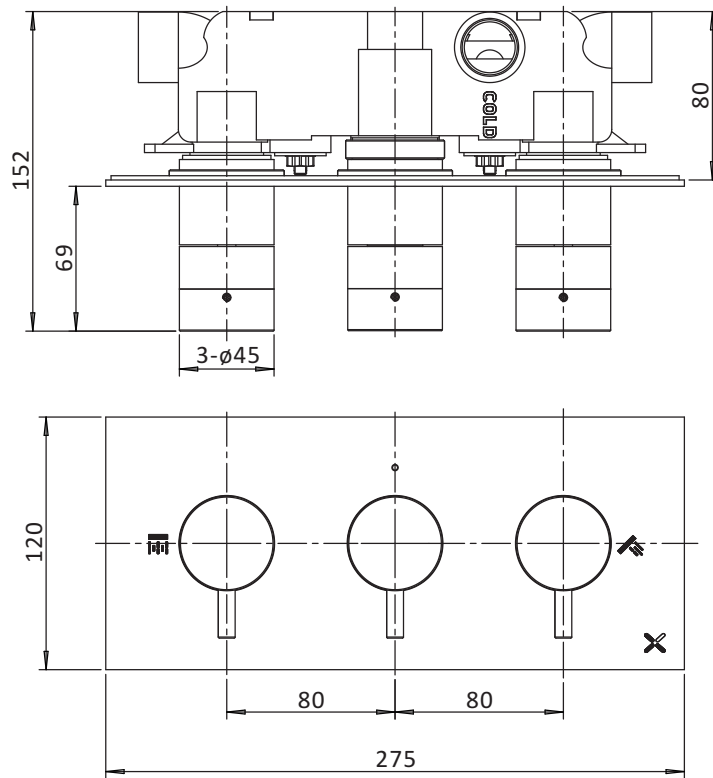

CATEGORY	Brassware
WARRANTY DETAILS	15 Years
COLOUR	Brushed Bronze
FINISH APPLICATION	PVD
PRIMARY MATERIAL	Brass
INSTALL TYPE	Wall Mounted
PRODUCT WIDTH MM	275
PRODUCT LENGTH MM	120
PRODUCT NET WEIGHT KG	1.9

NUMBER OF OUTLETS	2
WASTE INCLUDED	No
ANTI-SCALD	No
ENERGY SAVING	No
SHOWER HOSE & HANDSET ARE INCLUDED	No

PRESSURE (BAR)	0.2	0.5	1	2	3	4	5
PRIMARY FLOWRATE							
HANDSET FLOWRATE							
MASSAGE FLOW RATE							
AIR FLOW RATE							
WIRE FLOW RATE							
WATERFALL FLOW RATE							
MIST FLOW RATE							
HANDSPRAY FLOW RATE							

TECHNICAL DIMENSIONS

Dimensions in mm unless otherwise specified.

Tolerances (per material type) apply.

SPARES LIST

Only the parts labelled are available as spares.

SPARES AVAILABLE UPON REQUEST