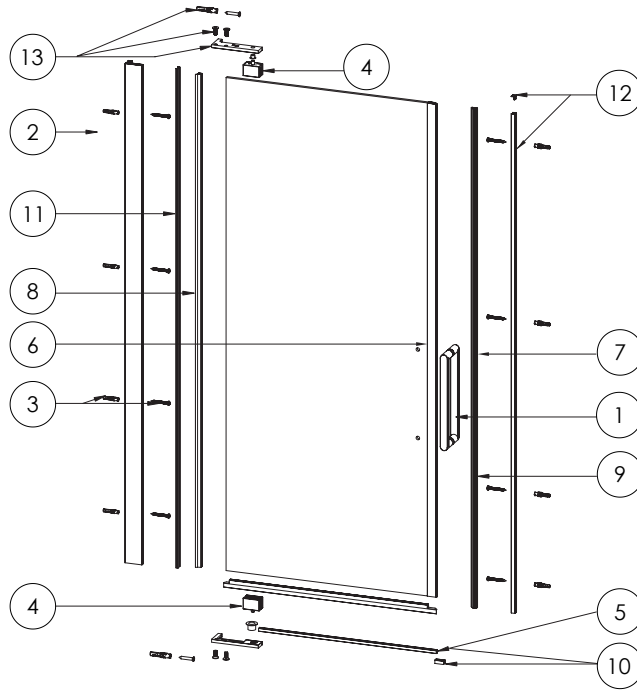

PRODUCT DATA SHEET

crosswater[®]

PRODUCT CODE

OXWPTC0800

RANGE

Optix 10

DESCRIPTION

Optix Pivot Door 800 Slate

CATEGORY	Showering
WARRANTY DETAILS	Lifetime
COLOUR	Slate
FINISH APPLICATION	PVD
PRIMARY MATERIAL	Glass
INSTALL TYPE	Wall Fixed
PRODUCT HEIGHT MM	2000
PRODUCT LENGTH MM	800
PRODUCT NET WEIGHT KG	47
STANDARDS	EN14428

HANDING SHOWERING	Universal
GLASS THICKNESS	10mm
EASY CLEAN	Yes
MAGNETIC DOOR STRIPS	Yes
POWER SHOWER PROOF	Yes
NUMBER OF DOORS	1
SOFT CLOSING DOORS	No
SAFETY GLASS	Yes
REMOVABLE SEALS	Yes
QUICK RELEASE ROLLERS	No
WET ROOM COMPATIBLE	Yes
DOOR A INFORMATION	Pivot door
DOOR OPENING	600mm
DOOR ADJUSTMENT	760-785 (770-795 with side panel)

TECHNICAL DIMENSIONS

Dimensions in mm unless otherwise specified.

Tolerances (per material type) apply.

SPARES LIST

Only the parts labelled are available as spares.

NUMBER	PART CODE	DESCRIPTION
1	OPHANDLEBZ	Optix Handle Brushed Bronze
	OPHANDLET	Optix Handle Slate
2	OPPROFILECAP	Optix Wall Profile Cover Caps
3	OPTIXINSTALLKIT	Optix Installers Tool Kit
4	OPTIXPIVOTCAPBZ	Optix Pivot Cover Caps Brushed Bronze
	OPTIXPIVOTCAPT	Optix Pivot Cover Caps Slate
5	OPTIXPIVOTINSEALS1	Optix Pivot Inline A14 Seal 665mm
6	OPTIXPIVOTINSEALS2	Optix Pivot Inline A7 Seal 1981mm
7	OPTIXPIVOTINSEALS3	Optix Piv Inline A16 Mag Seal 2000mm
8	OPWALLPROFILESEAL	Optix Wall Profile Seal
9	OXPIVMAGSEAL	Pivot Door Magnet & Seal
10	OXPIVOTBOTTOMBZ	Piv Door Bot Profile/Cap A13-14 Br Bz
	OXPIVOTBOTTOMT	Piv Door Bot Profile/Cap A13-14 Slate
11	OXPIVOTCOVERBZ	Optix Pivot Profile Cover A5 Brushed Bronze
	OXPIVOTCOVERT	Optix Pivot Profile Cover A5 Slate
12	OXPIVOTMAGBZ	Pivot Mag Profile A15 & A18 Brushed Bronze
	OXPIVOTMAGT	Pivot Mag Profile A15 & A18 Slate
13	OXPIVOTPACKBZ	Optix Blister Pivot Door Brushed Bronze
	OXPIVOTPACKT	Optix Blister Pivot Door Slate