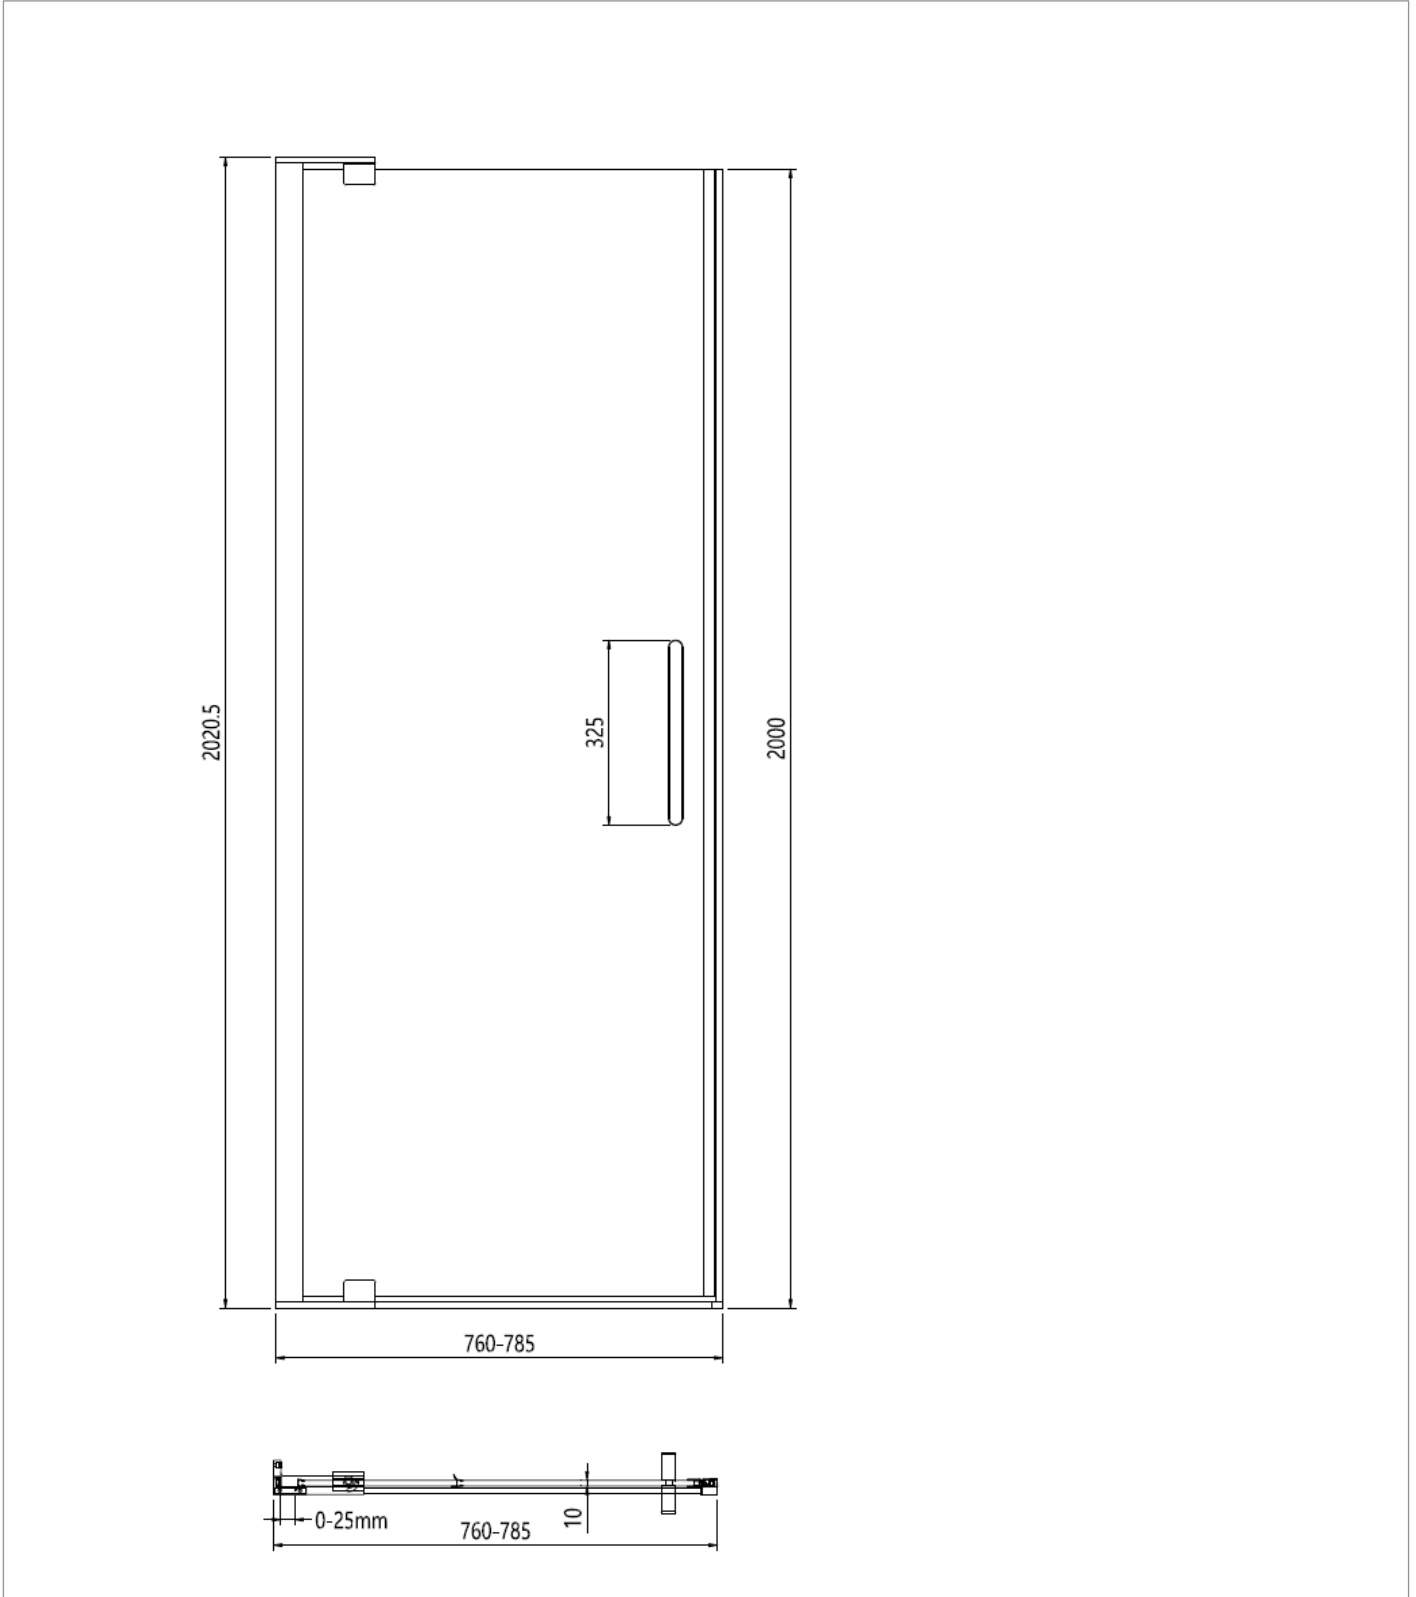

PRODUCT DATA SHEET

crosswater[®]

PRODUCT CODE

OXWPTC0800

RANGE

Optix 10

DESCRIPTION

Optix Pivot Door 800 Slate

CATEGORY	Showering
WARRANTY DETAILS	Lifetime
COLOUR	Slate
FINISH APPLICATION	PVD
PRIMARY MATERIAL	Glass
INSTALL TYPE	Wall Fixed
PRODUCT HEIGHT MM	2000
PRODUCT LENGTH MM	800
PRODUCT NET WEIGHT KG	47
STANDARDS	EN14428

HANDING SHOWERING	Universal
GLASS THICKNESS	10mm
EASY CLEAN	Yes
MAGNETIC DOOR STRIPS	Yes
POWER SHOWER PROOF	Yes
NUMBER OF DOORS	1
SOFT CLOSING DOORS	No
SAFETY GLASS	Yes
REMOVABLE SEALS	Yes
QUICK RELEASE ROLLERS	No
WET ROOM COMPATIBLE	Yes
DOOR A INFORMATION	Pivot door
DOOR OPENING	600mm
DOOR ADJUSTMENT	760-785 (770-795 with side panel)

TECHNICAL DIMENSIONS

Dimensions in mm unless otherwise specified.

Tolerances (per material type) apply.

SPARES LIST

Only the parts labelled are available as spares.

NUMBER	PART CODE	DESCRIPTION
1	OPHANDLEBZ	Optix Handle Brushed Bronze
	OPHANDLET	Optix Handle Slate
2	OPPROFILECAP	Optix Wall Profile Cover Caps
3	OPTIXINSTALLKIT	Optix Installers Tool Kit
4	OPTIXPIVOTCAPBZ	Optix Pivot Cover Caps Brushed Bronze
	OPTIXPIVOTCAPT	Optix Pivot Cover Caps Slate
5	OPTIXPIVOTINSEALS1	Optix Pivot Inline A14 Seal 665mm
6	OPTIXPIVOTINSEALS2	Optix Pivot Inline A7 Seal 1981mm
7	OPTIXPIVOTINSEALS3	Optix Piv Inline A16 Mag Seal 2000mm
8	OPWALLPROFILESEAL	Optix Wall Profile Seal
9	OXPIVMAGSEAL	Pivot Door Magnet & Seal
10	OXPIVOTBOTTOMBZ	Piv Door Bot Profile/Cap A13-14 Br Bz
	OXPIVOTBOTTOMT	Piv Door Bot Profile/Cap A13-14 Slate
11	OXPIVOTCOVERBZ	Optix Pivot Profile Cover A5 Brushed Bronze
	OXPIVOTCOVERT	Optix Pivot Profile Cover A5 Slate
12	OXPIVOTMAGBZ	Pivot Mag Profile A15 & A18 Brushed Bronze
	OXPIVOTMAGT	Pivot Mag Profile A15 & A18 Slate
13	OXPIVOTPACKBZ	Optix Blister Pivot Door Brushed Bronze
	OXPIVOTPACKT	Optix Blister Pivot Door Slate