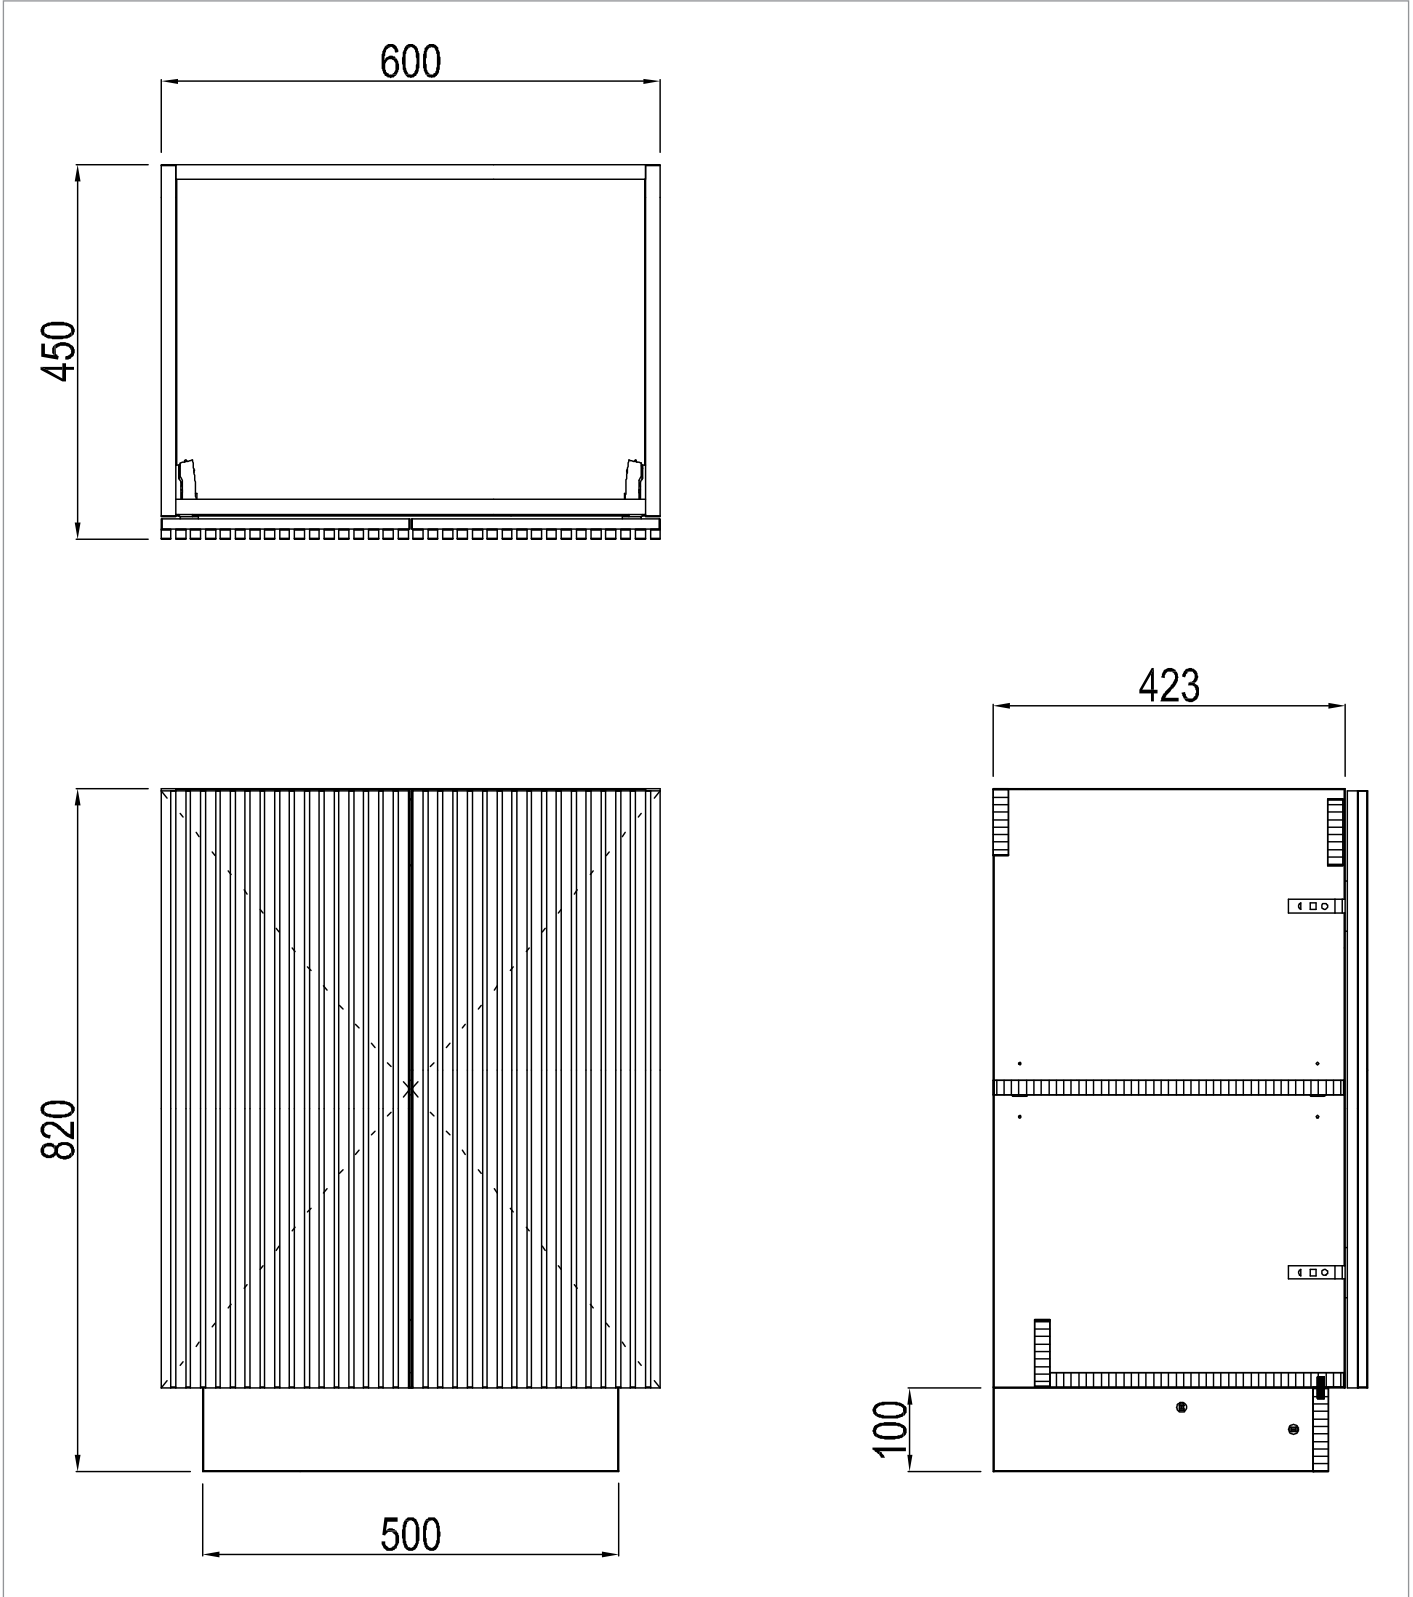

PRODUCT DATA SHEET

PRODUCT CODE

LM6000FSDRWAN

RANGE

Limit

DESCRIPTION

Limit 600mm Floorstanding Door Unit
Royal Walnut

CATEGORY	Furniture
WARRANTY DETAILS	10 Years
COLOUR	Royal Walnut
FINISH APPLICATION	Melamine
PRIMARY MATERIAL	MFC
SECONDARY MATERIAL	MDF
INSTALL TYPE	Floor Standing
PRODUCT WIDTH MM	600
PRODUCT HEIGHT MM	820
PRODUCT DEPTH MM	450
PRODUCT NET WEIGHT KG	24.5
STANDARDS	No

COLOUR CODE / REFERENCE	H1714 ST19
DRAWER BOX	0
DRAWER RUNNERS	0
WALL HANGERS	No
ADJUSTABLE FEET	No
DRAWER OPERATION	No

TECHNICAL DIMENSIONS

Dimensions in mm unless otherwise specified.

Tolerances (per material type) apply.

SPARES LIST

Only the parts labelled are available as spares.

NUMBER	PART CODE	DESCRIPTION
1	DF_LM6000FSDSTAN	Limit 600mm Floorstanding Door Front Steelwood
	DF_LM6000FSDMOAN	Limit 600mm Floorstanding Door Front Modern Oak
	DF_LM6000FSDRWAN	Limit 600mm Floorstanding Door Front Royal Walnut
	DF_LM6000FSDWSAN	Limit 600mm Floorstanding Door Front Warm Stone
2	LIMITHINGE	Limit Door Hinges
3	LIMITPUSHOPEN	Limit Push to Open Mechanism
4	LIMITPINS	Limit Shelf Pins