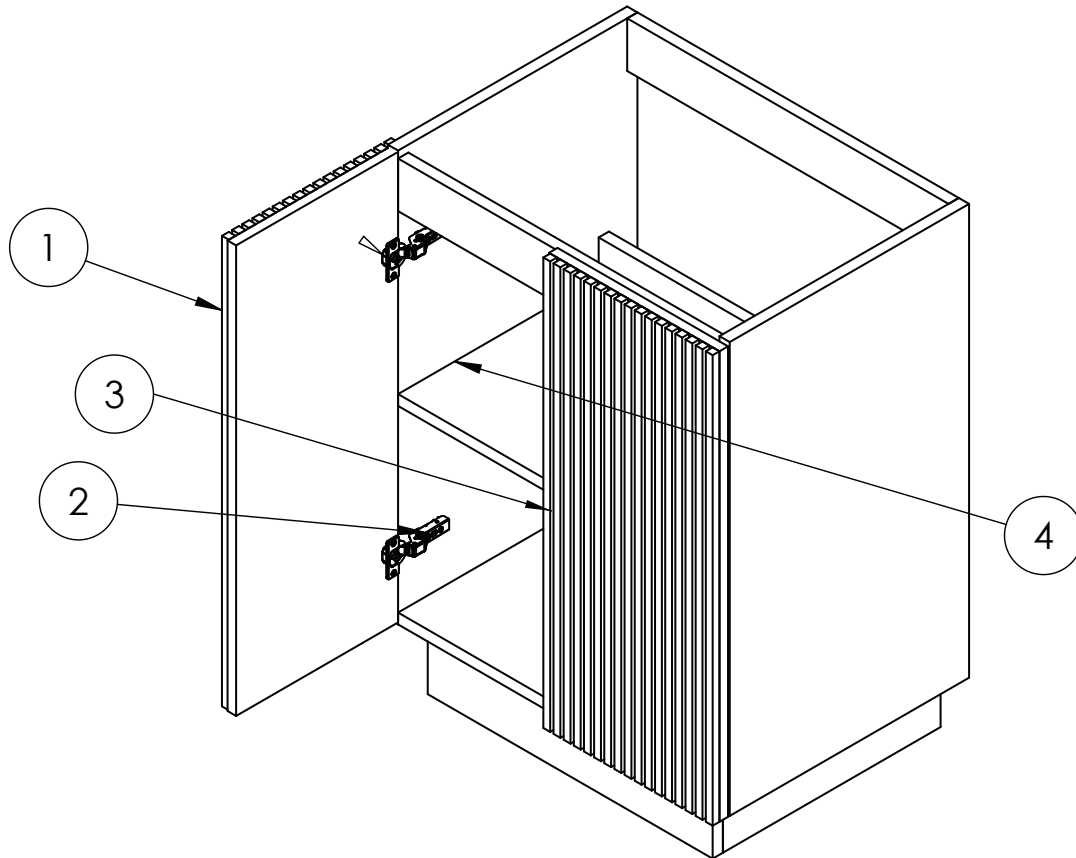

PRODUCT DATA SHEET

PRODUCT CODE

LM6000FSDRWAN

RANGE

Limit

DESCRIPTION

Limit 600mm Floorstanding Door Unit
Royal Walnut

CATEGORY	Furniture
WARRANTY DETAILS	10 Years
COLOUR	Royal Walnut
FINISH APPLICATION	Melamine
PRIMARY MATERIAL	MFC
SECONDARY MATERIAL	MDF
INSTALL TYPE	Floor Standing
PRODUCT WIDTH MM	600
PRODUCT HEIGHT MM	820
PRODUCT DEPTH MM	450
PRODUCT NET WEIGHT KG	24.5
STANDARDS	No

COLOUR CODE / REFERENCE	H1714 ST19
DRAWER BOX	0
DRAWER RUNNERS	0
WALL HANGERS	No
ADJUSTABLE FEET	No
DRAWER OPERATION	No

TECHNICAL DIMENSIONS

Dimensions in mm unless otherwise specified.

Tolerances (per material type) apply.

SPARES LIST

Only the parts labelled are available as spares.

NUMBER	PART CODE	DESCRIPTION
1	DF_LM6000FSDSTAN	Limit 600mm Floorstanding Door Front Steelwood
	DF_LM6000FSDMOAN	Limit 600mm Floorstanding Door Front Modern Oak
	DF_LM6000FSDRWAN	Limit 600mm Floorstanding Door Front Royal Walnut
	DF_LM6000FSDWSAN	Limit 600mm Floorstanding Door Front Warm Stone
2	LIMITHINGE	Limit Door Hinges
3	LIMITPUSHOPEN	Limit Push to Open Mechanism
4	LIMITPINS	Limit Shelf Pins