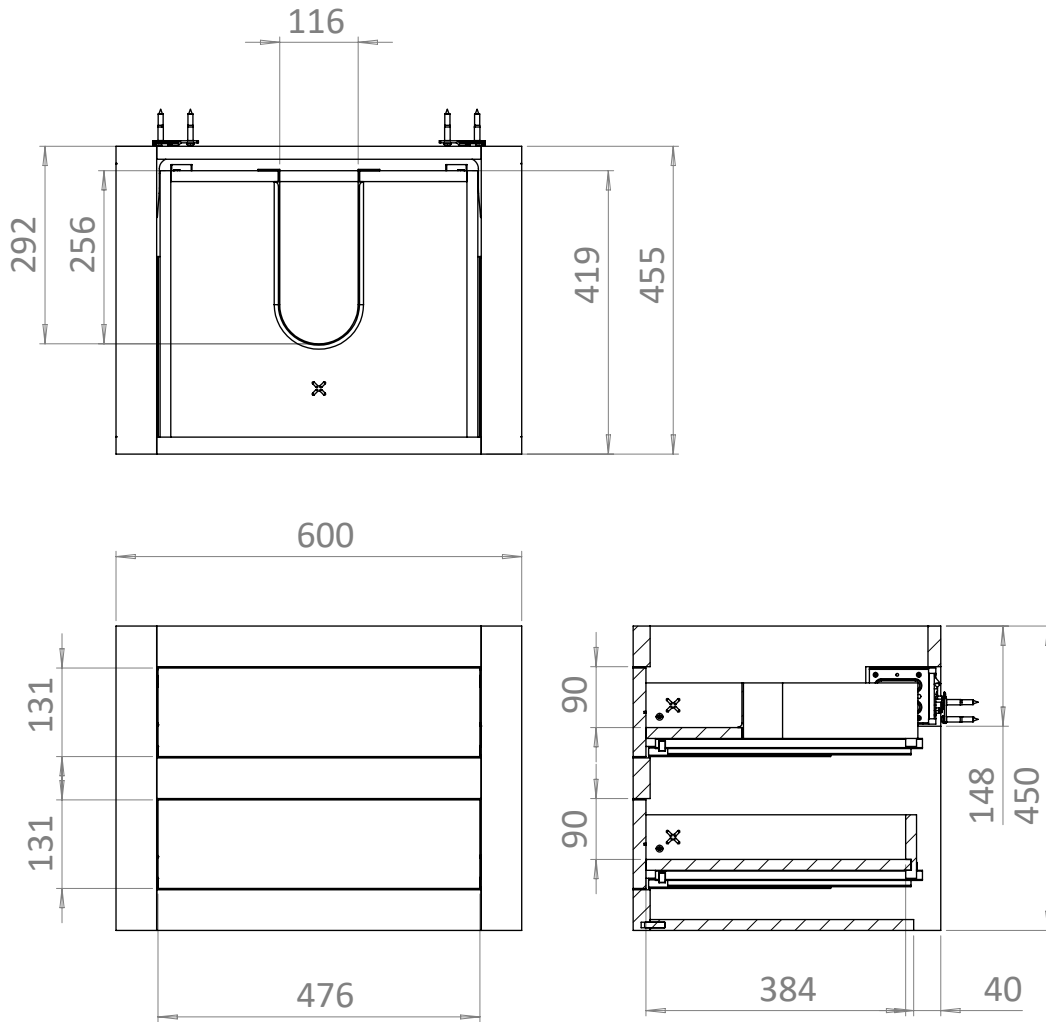

PRODUCT DATA SHEET

PRODUCT CODE
CV6000SGR

RANGE
CANVASS

DESCRIPTION
Basin Unit 600mm Sage Green

COLOUR	Sage Green
COLOUR CODE/ REFERENCE	Crosswater Exclusive
MATERIAL	16 and 18mm MDF Solvent Free Acrylic Lacquer
STANDARDS	EN 13986 EN 14749
INSTALLATION TYPE	Floor Standing with Legs or Wall Hung
DRAWER BOX	Self Coloured to Carcass Concealed Runners
DRAWER RUNNERS	Emuca Silver - Soft Close, Pull to Open
DRAWER EXTENSION	Full Extension
DRAWER ADJUSTMENT	3 Way
DRAWER CAPACITY	30kg
WALL HANGERS	ITALIANA FERRAMENTA Libra 11 With Safety Lock - Factory Fitted Load Capacity 200kg Per Pair On A Solid Wall 3 Way Adjustment
ADJUSTABLE FEET	Yes
WARRANTY	10 Years

TECHNICAL DIMENSIONS

Dimensions in mm unless otherwise specified.

Tolerances (per material type) apply.

V10522

SPARES DIAGRAM

NUMBER	PART CODE	DESCRIPTION
1	DF_CV6000WG	Canvass Drawer Front - Gloss White
	DF_CV6000IB	Canvass Drawer Front - Indigo Blue
	DF_CV6000SG	Canvass Drawer Front - Storm Grey
	DF_CV6000SGR	Canvass Drawer Front - Sage Green
2	RUNNERSCANVASS	Set of Drawer Runners x2 Canvass Depth 455mm
3	WBRACKETSCANVASS	Wall Brackets x2 Canvass
4	LEGISNTALL_CANVASS	Canvass Leg Install kit