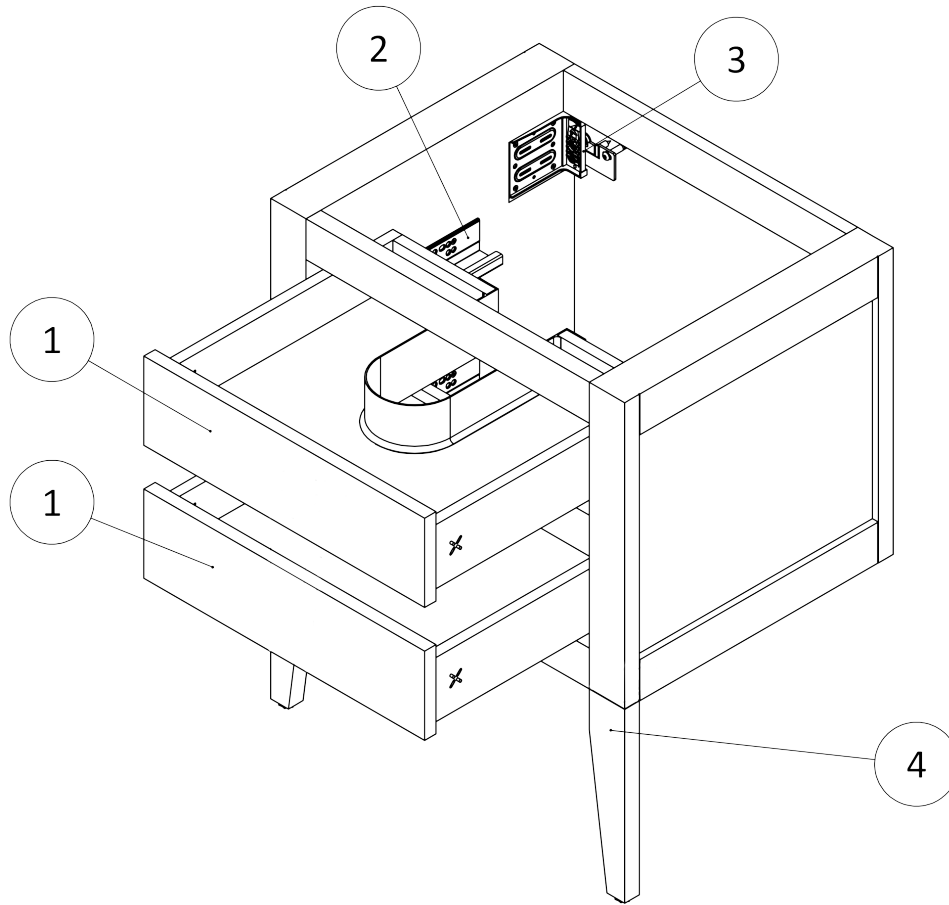

PRODUCT DATA SHEET

PRODUCT CODE
CV6000SGR

RANGE
CANVASS

DESCRIPTION
Basin Unit 600mm Sage Green

COLOUR	Sage Green
COLOUR CODE/ REFERENCE	Crosswater Exclusive
MATERIAL	16 and 18mm MDF Solvent Free Acrylic Lacquer
STANDARDS	EN 13986 EN 14749
INSTALLATION TYPE	Floor Standing with Legs or Wall Hung
DRAWER BOX	Self Coloured to Carcass Concealed Runners
DRAWER RUNNERS	Emuca Silver - Soft Close, Pull to Open
DRAWER EXTENSION	Full Extension
DRAWER ADJUSTMENT	3 Way
DRAWER CAPACITY	30kg
WALL HANGERS	ITALIANA FERRAMENTA Libra 11 With Safety Lock - Factory Fitted Load Capacity 200kg Per Pair On A Solid Wall 3 Way Adjustment
ADJUSTABLE FEET	Yes
WARRANTY	10 Years

TECHNICAL DIMENSIONS

Dimensions in mm unless otherwise specified.

Tolerances (per material type) apply.

V10522

SPARES DIAGRAM

NUMBER	PART CODE	DESCRIPTION
1	DF_CV6000WG	Canvass Drawer Front - Gloss White
	DF_CV6000IB	Canvass Drawer Front - Indigo Blue
	DF_CV6000SG	Canvass Drawer Front - Storm Grey
	DF_CV6000SGR	Canvass Drawer Front - Sage Green
2	RUNNERSCANVASS	Set of Drawer Runners x2 Canvass Depth 455mm
3	WBRACKETSCANVASS	Wall Brackets x2 Canvass
4	LEGISNTALL_CANVASS	Canvass Leg Install kit