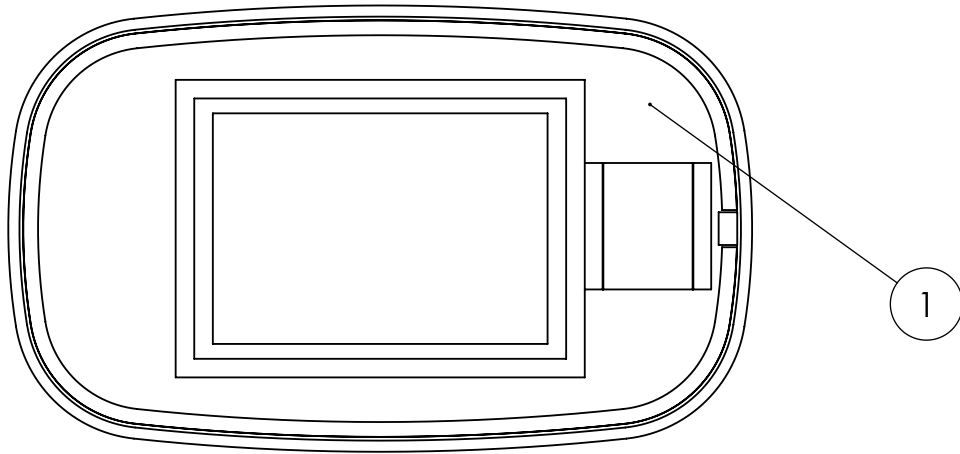

PRODUCT DATA SHEET

PRODUCT CODE

ART60100

RANGE

MIRROR

DESCRIPTION

Artist Illuminated Mirror 600mm x 1000mm

MATERIAL Glass & Aluminium

ENERGY RATING F

SWITCH TYPE Infra-Red Sensor

IP RATING 44

LIGHT TYPE LED

CABLE LENGTH 1050mm

STANDARDS EN60598
EN60592
EN62493

DOP CLASS 01 - 2017

WEIGHT 15kg

WARRANTY 5 Years

TECHNICAL DIMENSIONS

Dimensions in mm unless otherwise specified.

Tolerances (per material type) apply.

V11022

SPARES DIAGRAM

NUMBER	PART CODE	DESCRIPTION
1	MIRRORBRACKET	Hanging Brackets

Only the parts labelled are available as spares.