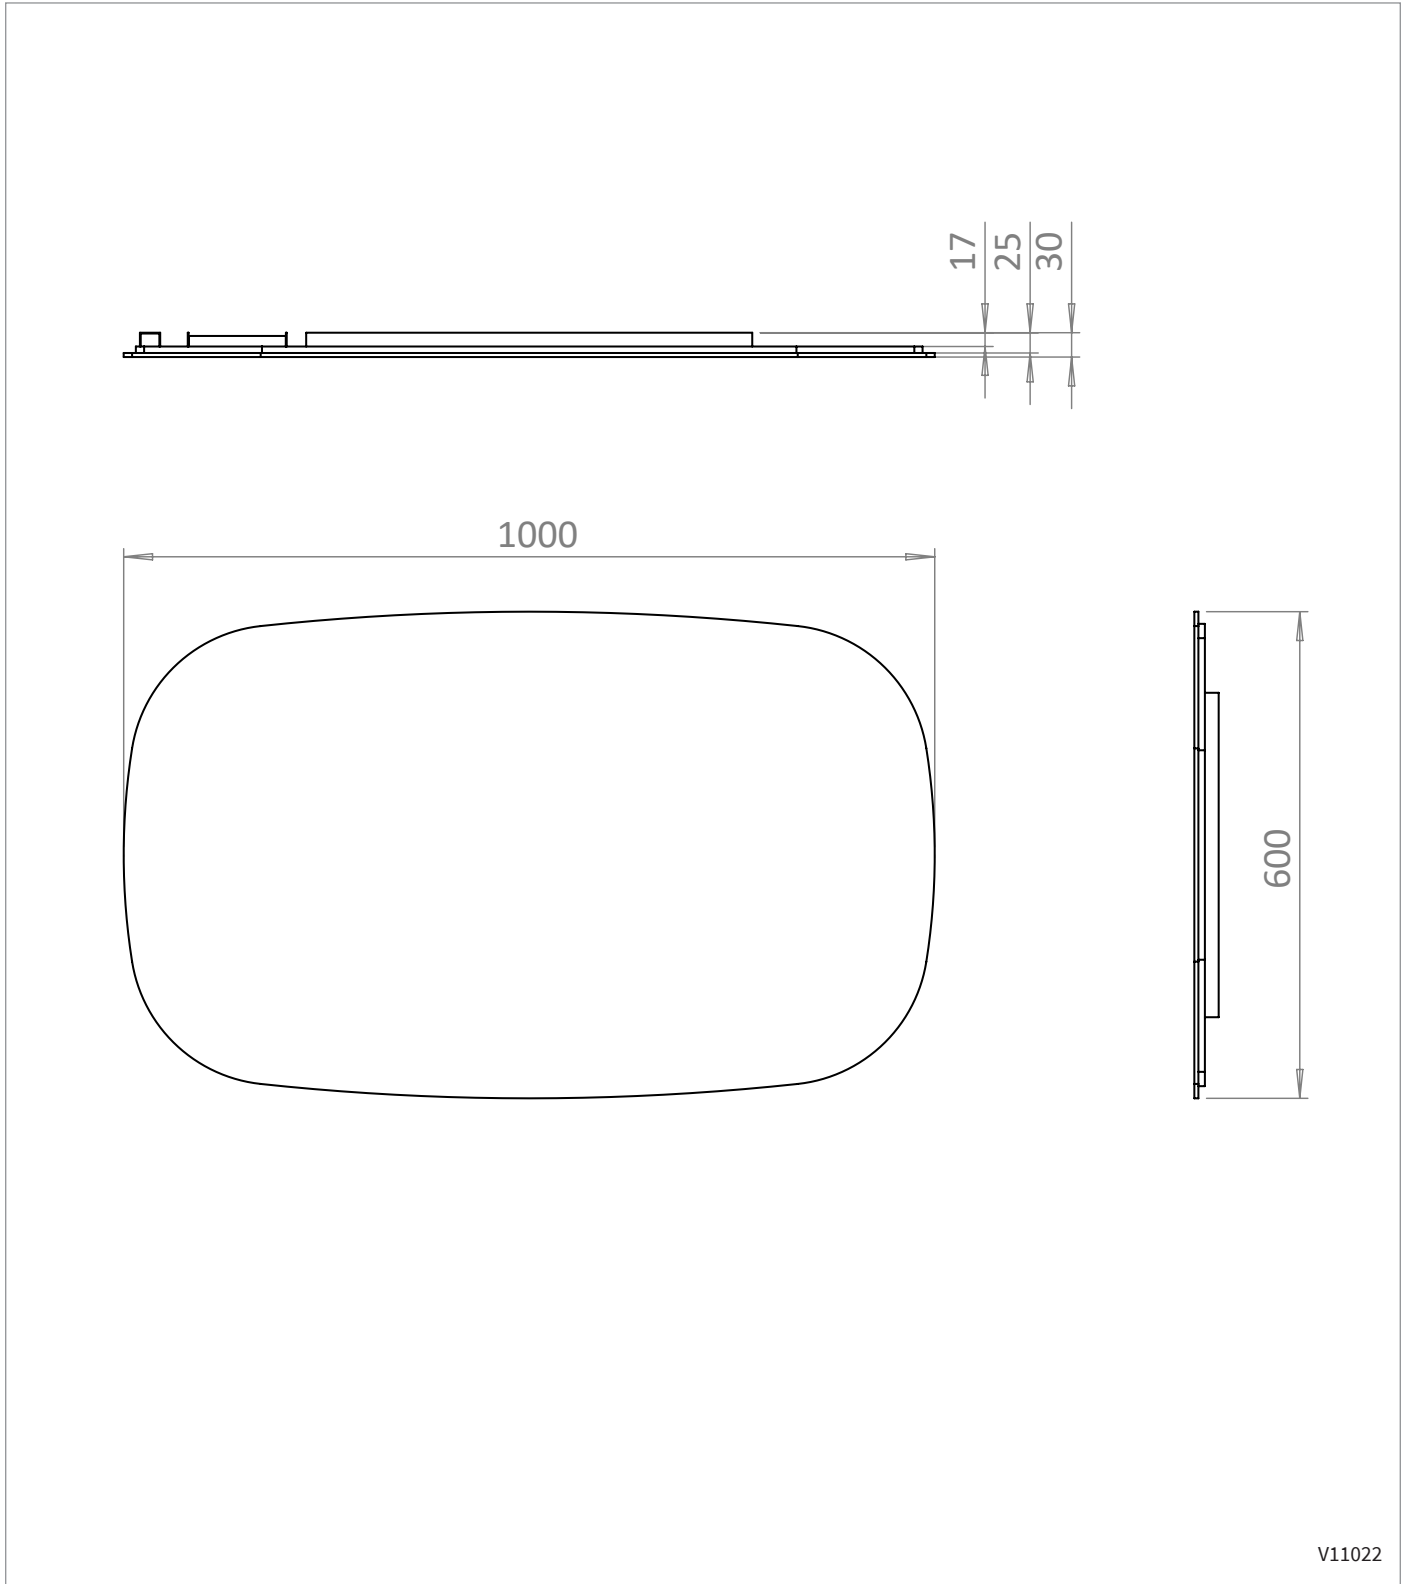

PRODUCT DATA SHEET

PRODUCT CODE

ART60100

RANGE

MIRROR

DESCRIPTION

Artist Illuminated Mirror 600mm x 1000mm

MATERIAL Glass & Aluminium

HANDLING/INSTALLATION Wall Mounting

HANGING Portrait Only

LED WATTAGE 13W

DRIVER WATTAGE 15W

DE-MISTER WATTAGE 30W

TEMPERATURE CHANGING COLOUR RANGE (K) Yes
2700 - 6400

LUMINOUS EFFICACY (LM/W) 95

COLOUR RENDERING INDEX (RA) 85

ENERGY RATING F

SWITCH TYPE Infra-Red Sensor

IP RATING 44

LIGHT TYPE LED

CABLE LENGTH 1050mm

STANDARDS EN60598
EN60592
EN62493

DOP CLASS 01 - 2017

WEIGHT 15kg

WARRANTY 5 Years

TECHNICAL DIMENSIONS

Dimensions in mm unless otherwise specified.

Tolerances (per material type) apply.

V11022

SPARES DIAGRAM

NUMBER	PART CODE	DESCRIPTION
1	MIRRORBRACKET	Hanging Brackets

Only the parts labelled are available as spares.