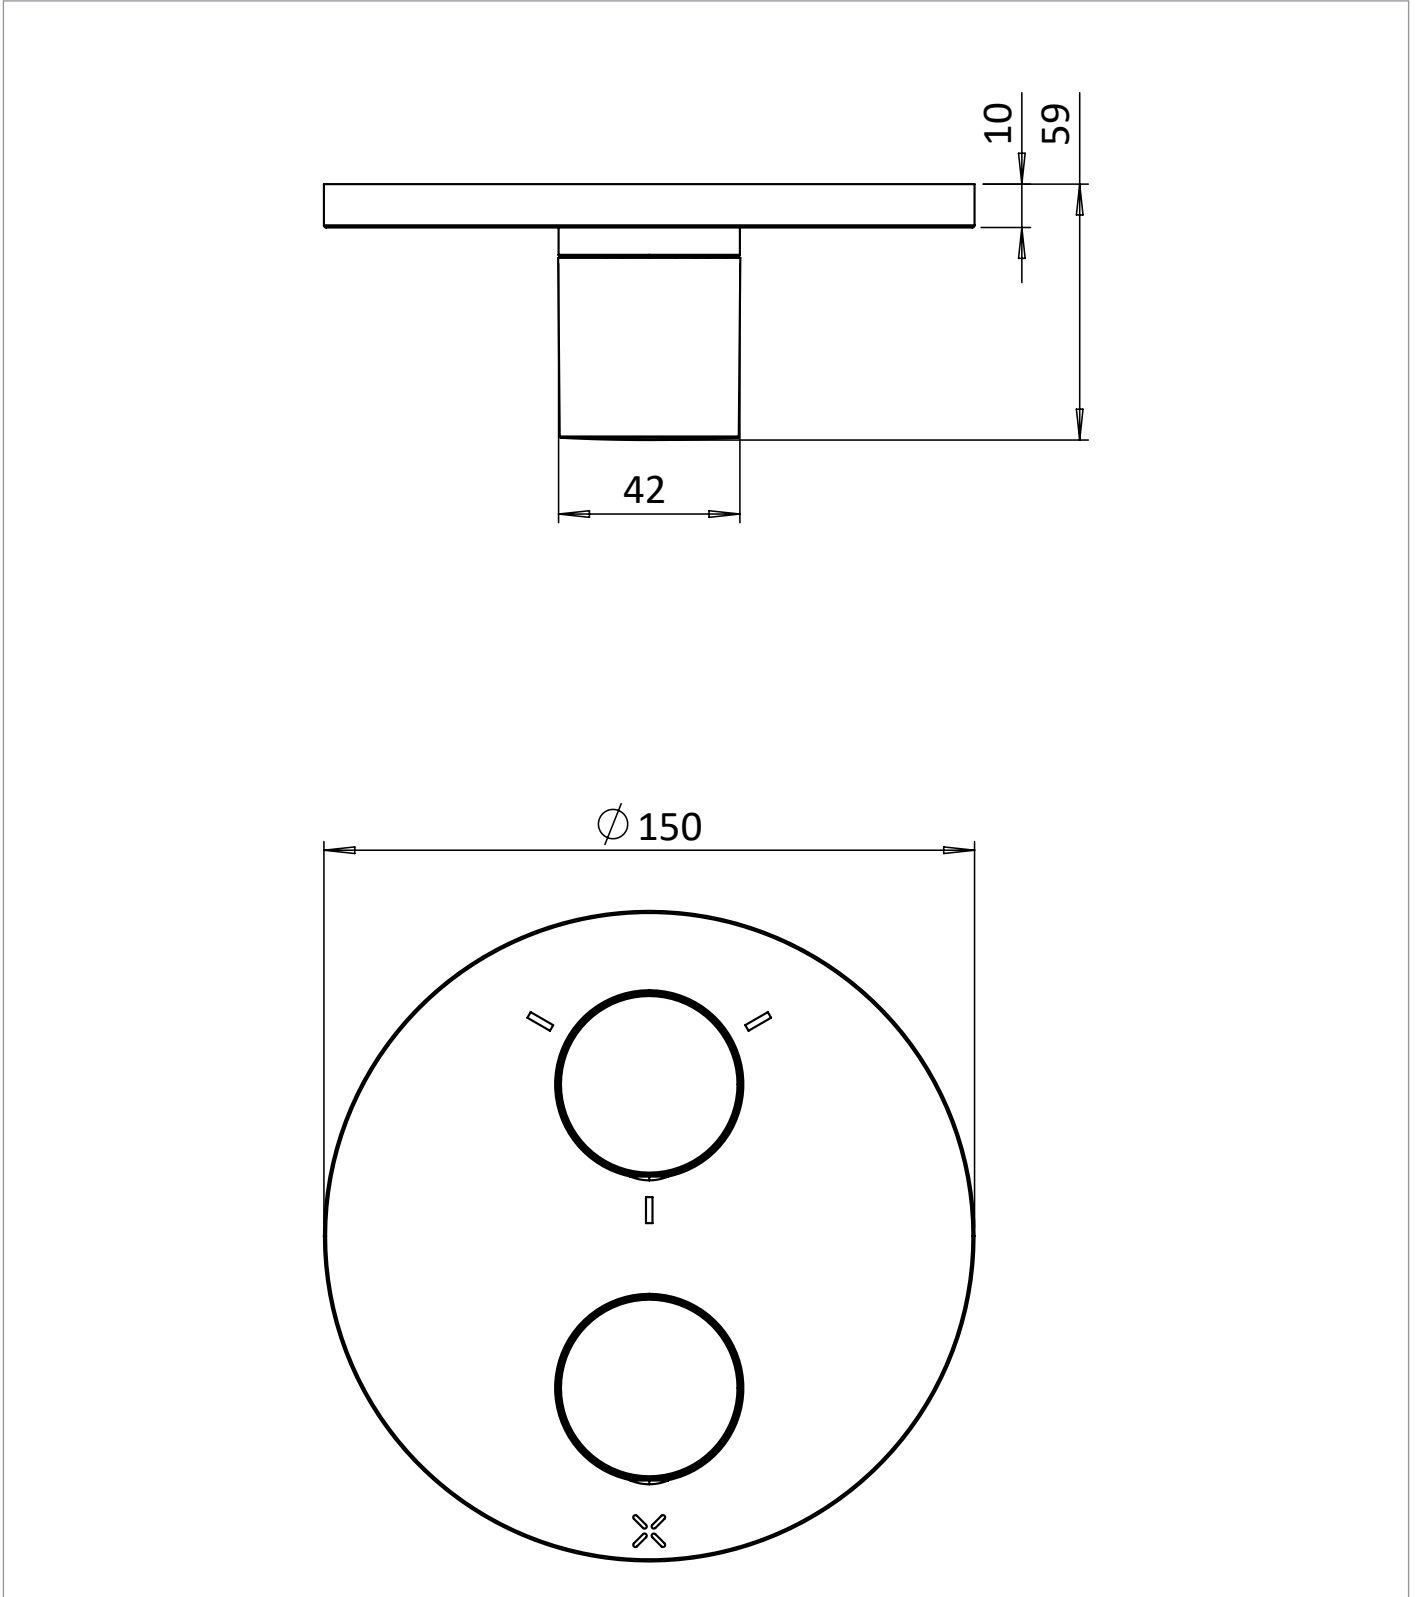

## DESCRIPTION

Crossbox Lazo 3 Outlet Trim & Valves  
Brushed Brass

WEBSITE LINK [Click Here](#)

CATEGORY	Brassware
WARRANTY DETAILS	15 Years
COLOUR	Brushed Brass
FINISH APPLICATION	PVD
PRIMARY MATERIAL	Brass
INSTALL TYPE	Wall Mounted
PRODUCT WIDTH MM	130
PRODUCT HEIGHT MM	180
PRODUCT NET WEIGHT	2.5

MINIMUM PRESSURE (BAR)	1
MAX WORKING PRESSURE (BAR)	5
NUMBER OF OUTLETS	3
HEADWORK	35mm
INLET CONNECTIONS THREAD	G1/2"
WASTE INCLUDED	No
ANTI-SCALD	Yes
ENERGY SAVING	No
SHOWER HOSE & HANDSET ARE INCLUDED	No

## TECHNICAL DIMENSIONS

Dimensions in mm unless otherwise specified.

Tolerances (per material type) apply.