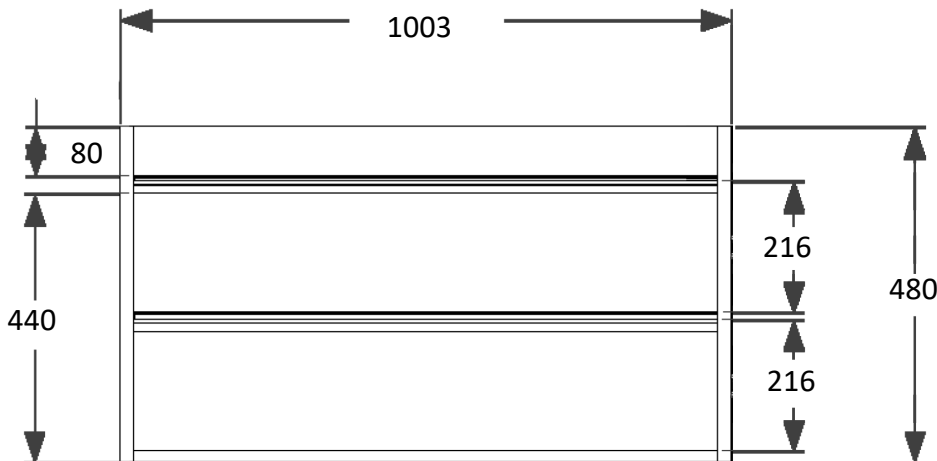

TECHNICAL DATA		SPECIFICATION	
CODE No UNIT	KLX1000D	Installation Information: The intended installation wall needs to be strong enough for the weight of the furniture and basin. Wall fixings for solid walls included. Integral anodised aluminium handle	
Required Basins	KL1000SCW		
Required Worktop	KL1000TWG		
Recommended use:	Domestic, residential		
Dimension Unit	w 1003 x d 454x h 480mm	Furniture Colours: White gloss lacquer KLX1000DWG Grey Gloss Lacquer KLX1000DGG Grey Oak Décor KLX1000DGO Standards EN 312 and EN 14322.	
Dimension basin	w 1010 x d 460 x h 20mm		
Dimension worktop	w 1010 x d 460 x h 19mm		
Installation:	Wall Hung		
Materials:	Carcass and drawers front 18mm Melamine faced board Drawer set 16mm Melmaine faced board		
Specification:	Full extension soft close drawer - 25kg weight capacity		
Weight:	24.5 kg		
Fitting:	Wall hangers integrated into carcass Wall brackets supplied		
Required Fitting:	BSW0103WG Click Clack Basin waste with Ceramic Cover		
Advised Fitting:	Space saving 50mm seal trap BTR0510W		
Warranty	10 years on furniture, lifetime on ceramic basin		

FRONT VIEW

PLAN VIEW

Measurements in millimetres mm

Information updated July 2020

Tel 0345 873 8840

crosswater[™]

KAI 1000mm

TWO DRAWER FURNITURE

TECHNICAL DATA

CODE No UNIT	KLX1000D
Required Basins	KL1000SCW
Required Worktop	KL1000TWG
Recommended use:	Domestic, residential
Dimension Unit	w 1003 x d 454x h 480mm
Dimension basin	w 1010 x d 460 x h 20mm
Dimension worktop	w 1010 x d 460 x h 19mm
Installation:	Wall Hung
Materials:	Carcass and drawers front 18mm Melamine faced board Drawer set 16mm Melmaine faced board
Specification:	Full extension soft close drawer - 25kg weight capacity
Weight:	24.5 kg
Fitting:	Wall hangers integrated into carcass Wall brackets supplied
Required Fitting:	BSW0103WG Click Clack Basin waste with Ceramic Cover
Advised Fitting:	Space saving 50mm seal trap BTR0510W
Warranty	10 years on furniture, lifetime on ceramic basin