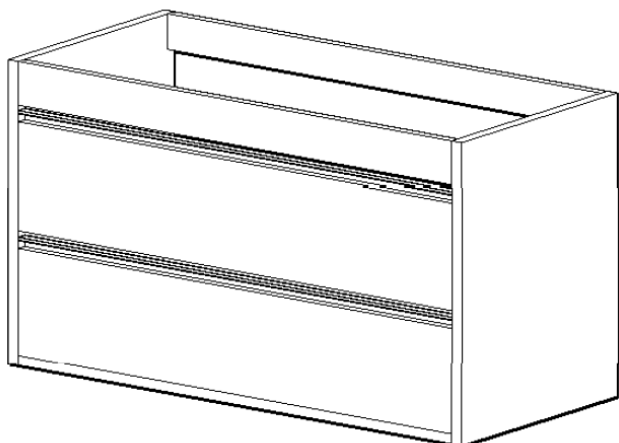

TECHNICAL DATA		SPECIFICATION	
CODE No UNIT	KLX1000D	Installation Information: The intended installation wall needs to be strong enough for the weight of the furniture and basin. Wall fixings for solid walls included. Integral anodised aluminium handle	
Required Basins	KL1000SCW		
Required Worktop	KL1000TWG		
Recommended use:	Domestic, residential		
Dimension Unit	w 1003 x d 454x h 480mm	Furniture Colours: White gloss lacquer KLX1000DWG Grey Gloss Lacquer KLX1000DGG Grey Oak Décor KLX1000DGO Standards EN 312 and EN 14322.	
Dimension basin	w 1010 x d 460 x h 20mm		
Dimension worktop	w 1010 x d 460 x h 19mm		
Installation:	Wall Hung		
Materials:	Carcass and drawers front 18mm Melamine faced board Drawer set 16mm Melmaine faced board		
Specification:	Full extension soft close drawer - 25kg weight capacity		
Weight:	24.5 kg		
Fitting:	Wall hangers integrated into carcass Wall brackets supplied		
Required Fitting:	BSW0103WG Click Clack Basin waste with Ceramic Cover		
Advised Fitting:	Space saving 50mm seal trap BTR0510W		
Warranty	10 years on furniture, lifetime on ceramic basin		

FRONT VIEW

PLAN VIEW

Measurements in millimetres mm

Information updated July 2020

Tel 0345 873 8840

crosswater[™]

KAI 1000mm

TWO DRAWER FURNITURE

TECHNICAL DATA

CODE No UNIT	KLX1000D
Required Basins	KL1000SCW
Required Worktop	KL1000TWG
Recommended use:	Domestic, residential
Dimension Unit	w 1003 x d 454x h 480mm
Dimension basin	w 1010 x d 460 x h 20mm
Dimension worktop	w 1010 x d 460 x h 19mm
Installation:	Wall Hung
Materials:	Carcass and drawers front 18mm Melamine faced board Drawer set 16mm Melmaine faced board
Specification:	Full extension soft close drawer - 25kg weight capacity
Weight:	24.5 kg
Fitting:	Wall hangers integrated into carcass Wall brackets supplied
Required Fitting:	BSW0103WG Click Clack Basin waste with Ceramic Cover
Advised Fitting:	Space saving 50mm seal trap BTR0510W
Warranty	10 years on furniture, lifetime on ceramic basin