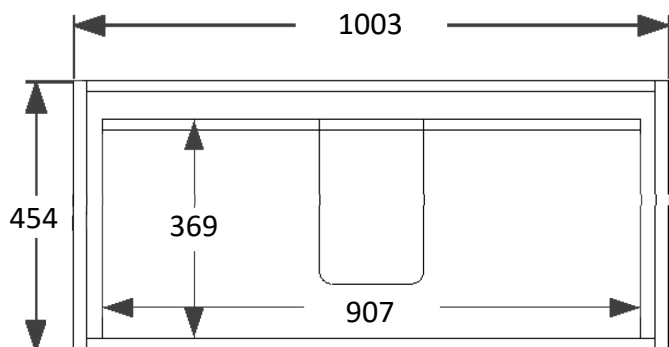

PLAN VIEW—lower drawer