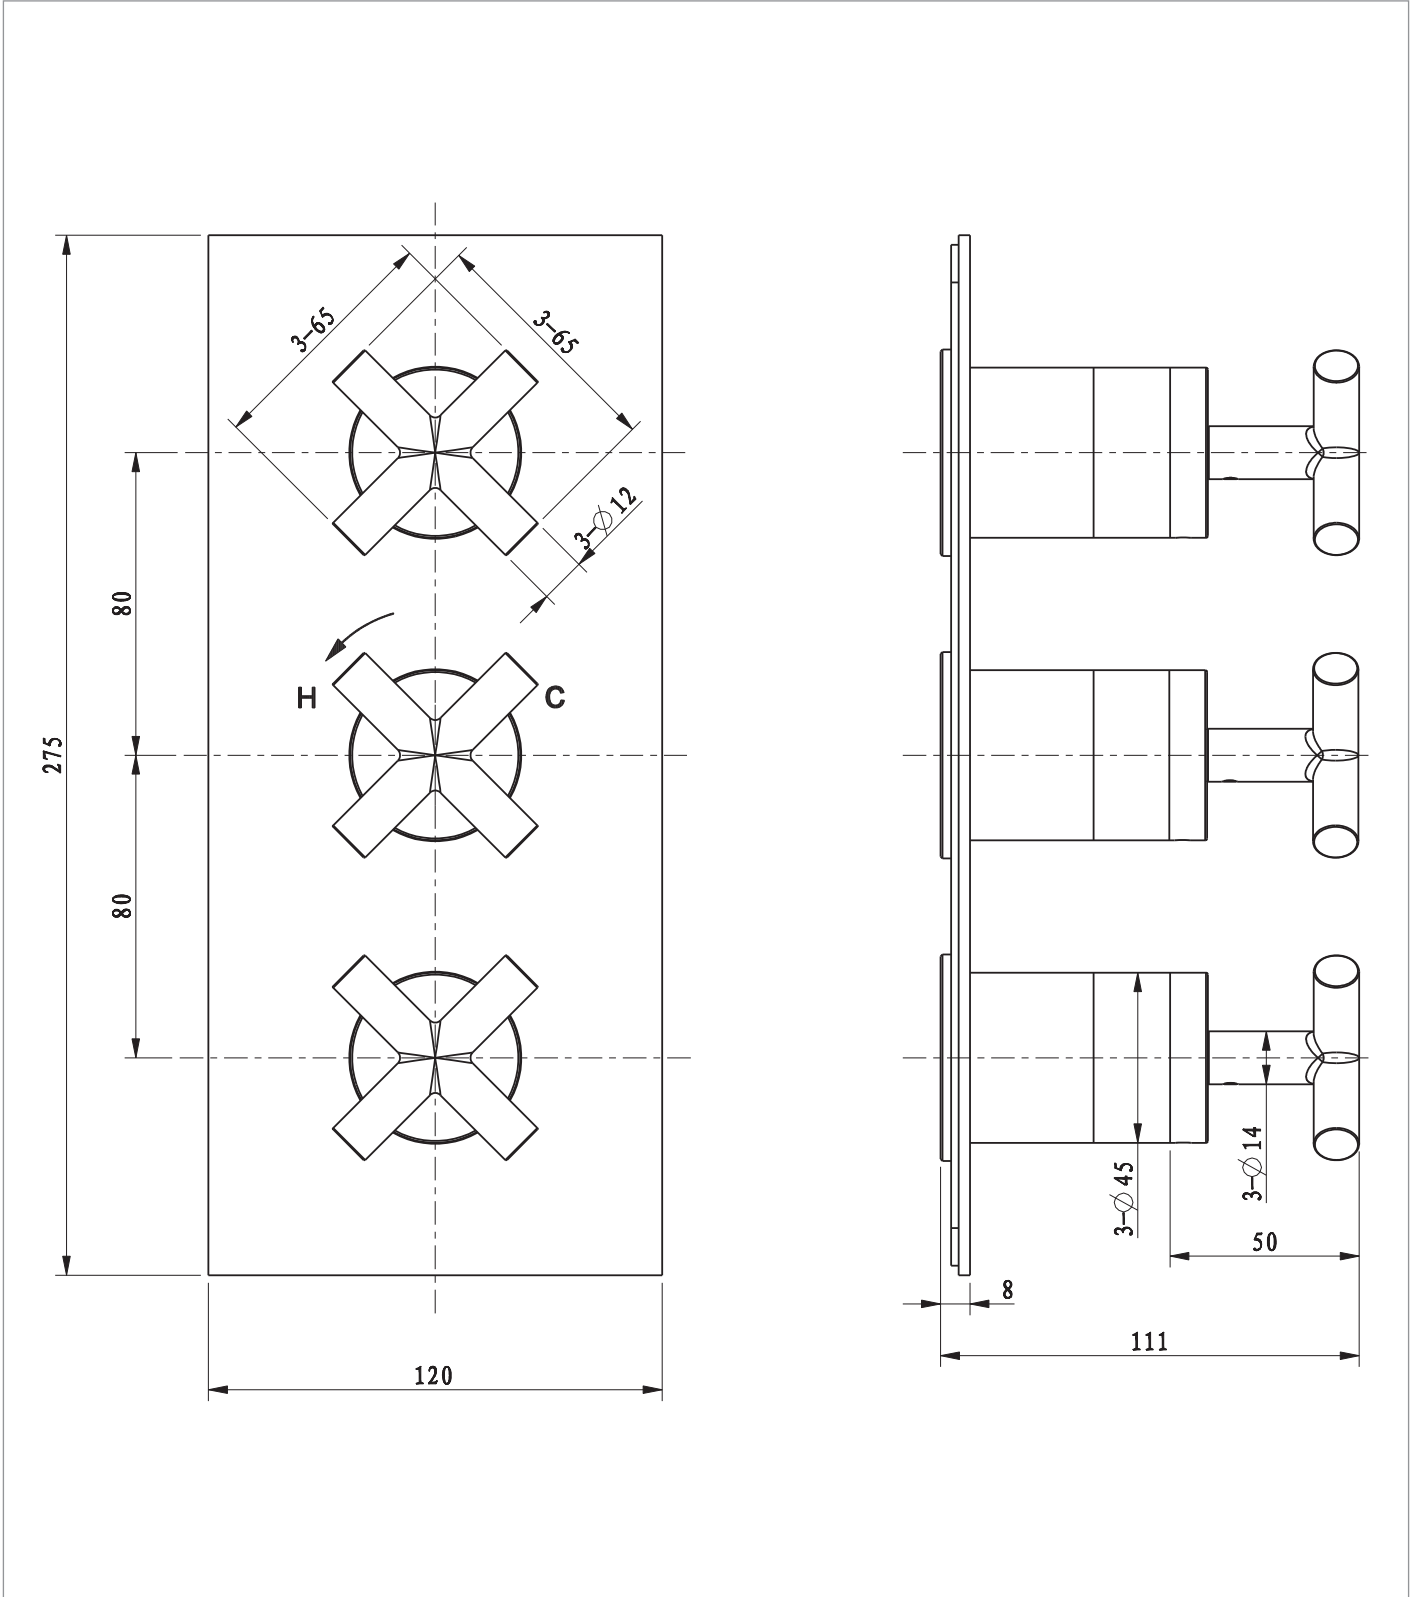

PRODUCT DATA SHEET

PRODUCT CODE

PRC2000LBPC

RANGE

MPRO Crosshead

DESCRIPTION

MPRO Crosshead 3 Handle Trimset
(must be paired with WLBP2000RC_V2
or WLBP3000RC+) Chrome

CATEGORY	Brassware
WARRANTY DETAILS	15 Years
COLOUR	Chrome
FINISH APPLICATION	Electroplated
PRIMARY MATERIAL	Brass
INSTALL TYPE	Wall Mounted
PRODUCT WIDTH MM	120
PRODUCT HEIGHT MM	275
PRODUCT LENGTH MM	58
PRODUCT DEPTH MM	58
PRODUCT NET WEIGHT KG	1.76

NUMBER OF OUTLETS	0
SWIVEL SPOUT	No
WASTE INCLUDED	No
ANTI-SCALD	No
ENERGY SAVING	No
SHOWER HOSE & HANDSET ARE INCLUDED	No

PRESSURE (BAR)	0.2	0.5	1	2	3	4	5
PRIMARY FLOWRATE							
HANDSET FLOWRATE							
MASSAGE FLOW RATE							
AIR FLOW RATE							
WIRE FLOW RATE							
WATERFALL FLOW RATE							
MIST FLOW RATE							
HANDSPRAY FLOW RATE							

TECHNICAL DIMENSIONS

Dimensions in mm unless otherwise specified.

Tolerances (per material type) apply.

SPARES LIST

Only the parts labelled are available as spares.

SPARES AVAILABLE UPON REQUEST