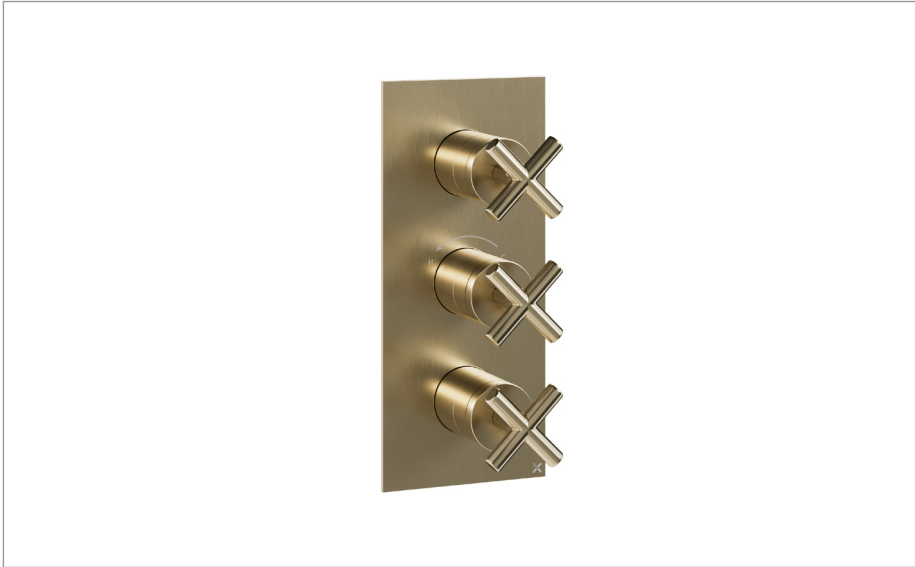

PRODUCT DATA SHEET

PRODUCT CODE

PRC2000LBPF

RANGE

MPRO Crosshead

DESCRIPTION

MPRO Crosshead 3 Handle Trimset
(must be paired with WLBP2000R or
WLBP3000R) Brushed Brass

CATEGORY	Brassware
WARRANTY DETAILS	15 Years
COLOUR	Brushed Brass
FINISH APPLICATION	PVD
PRIMARY MATERIAL	Brass
INSTALL TYPE	Wall Mounted
PRODUCT WIDTH MM	120
PRODUCT HEIGHT MM	275
PRODUCT LENGTH MM	111
PRODUCT DEPTH MM	111
PRODUCT NET WEIGHT KG	1.76

NUMBER OF OUTLETS	0
SWIVEL SPOUT	No
WASTE INCLUDED	No
ANTI-SCALD	No
ENERGY SAVING	No
SHOWER HOSE & HANDSET ARE INCLUDED	No

PRESSURE (BAR)	0.2	0.5	1	2	3	4	5
PRIMARY FLOWRATE							
HANDSET FLOWRATE							
MASSAGE FLOW RATE							
AIR FLOW RATE							
WIRE FLOW RATE							
WATERFALL FLOW RATE							
MIST FLOW RATE							
HANDSPRAY FLOW RATE