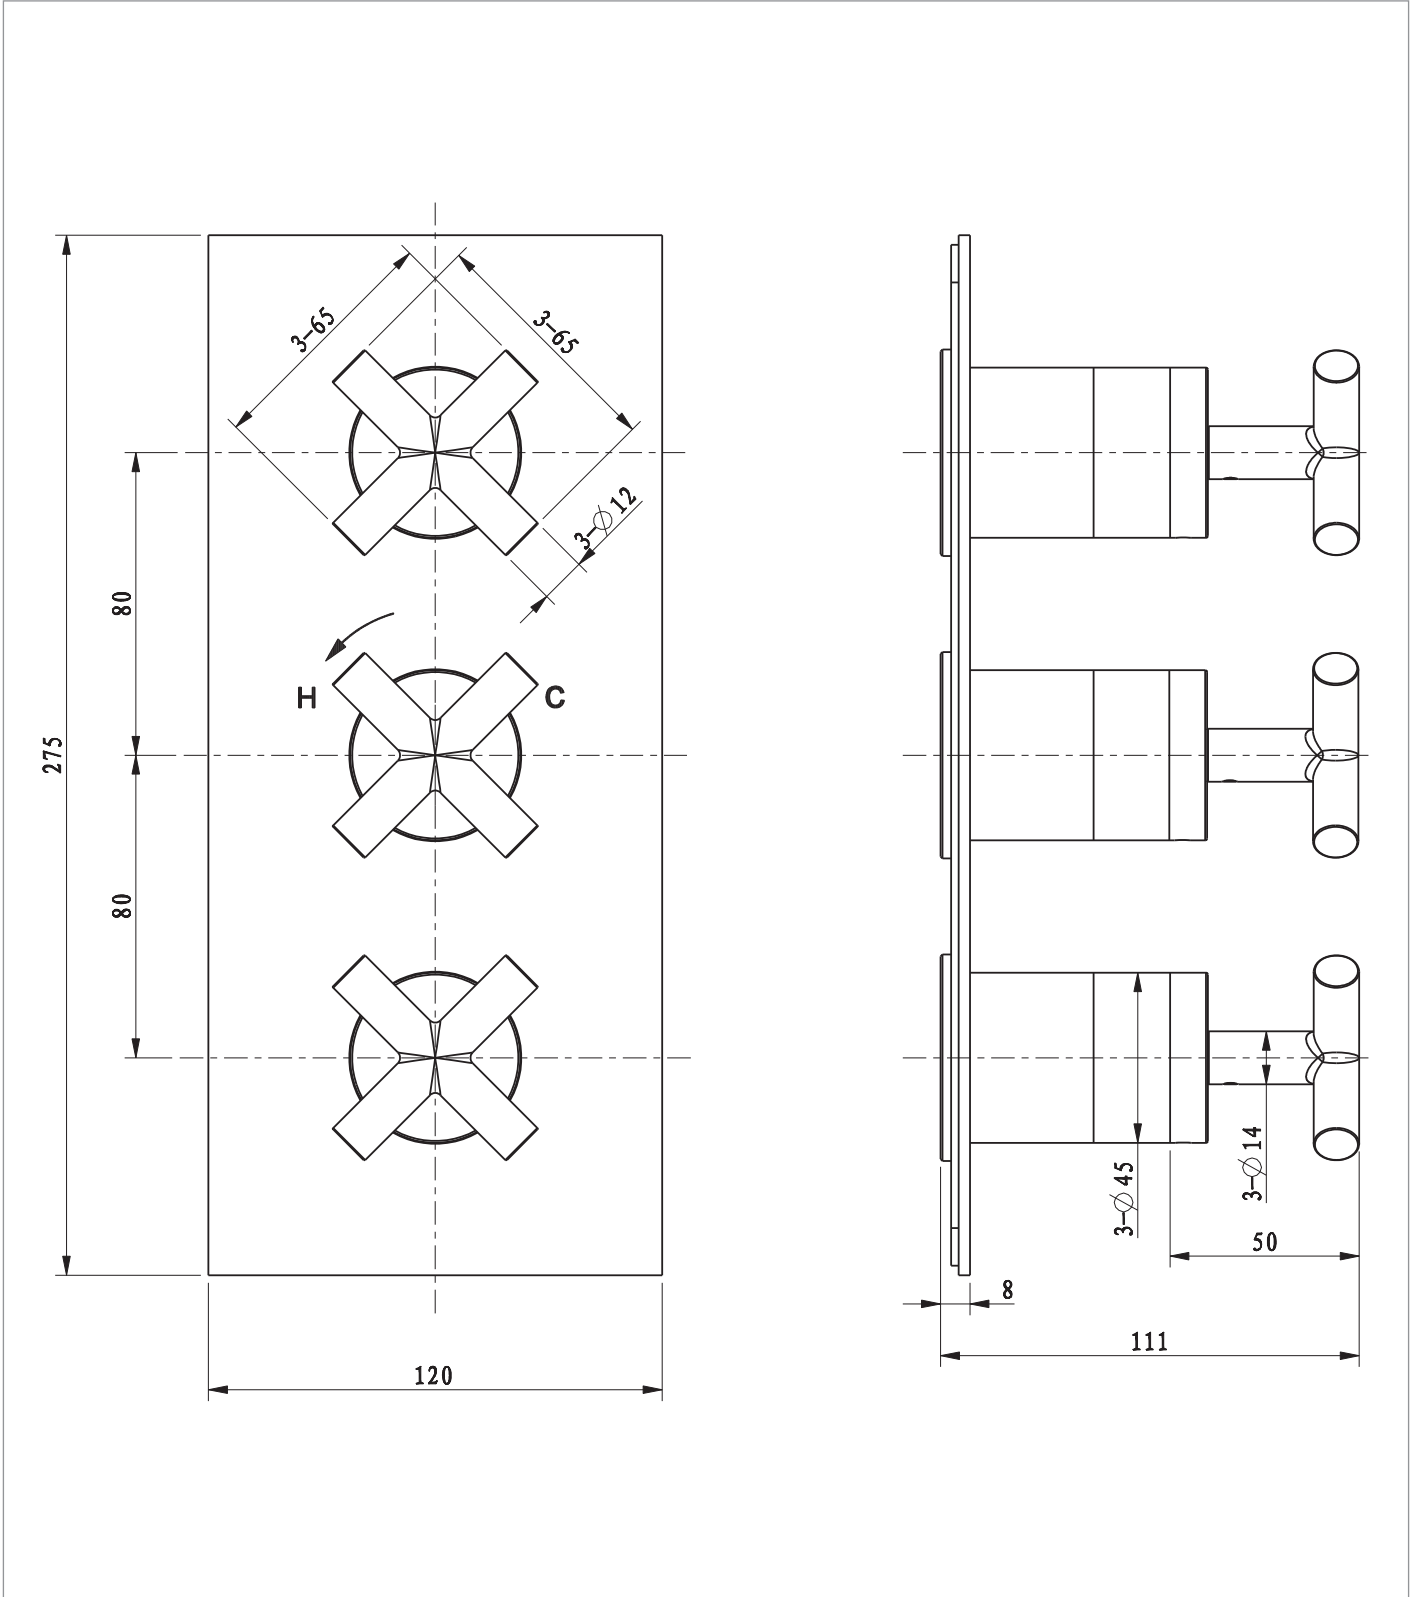

## DESCRIPTION

MPRO Crosshead 3 Handle Trimset  
(must be paired with WLBP2000R or  
WLBP3000R) Brushed Brass

CATEGORY	Brassware
WARRANTY DETAILS	15 Years
COLOUR	Brushed Brass
FINISH APPLICATION	PVD
PRIMARY MATERIAL	Brass
INSTALL TYPE	Wall Mounted
PRODUCT WIDTH MM	120
PRODUCT HEIGHT MM	275
PRODUCT LENGTH MM	111
PRODUCT DEPTH MM	111
PRODUCT NET WEIGHT KG	1.76

NUMBER OF OUTLETS	0
SWIVEL SPOUT	No
WASTE INCLUDED	No
ANTI-SCALD	No
ENERGY SAVING	No
SHOWER HOSE & HANDSET ARE INCLUDED	No

PRESSURE (BAR)	0.2	0.5	1	2	3	4	5
PRIMARY FLOWRATE							
HANDSET FLOWRATE							
MASSAGE FLOW RATE							
AIR FLOW RATE							
WIRE FLOW RATE							
WATERFALL FLOW RATE							
MIST FLOW RATE							
HANDSPRAY FLOW RATE							

## TECHNICAL DIMENSIONS

Dimensions in mm unless otherwise specified.

Tolerances (per material type) apply.