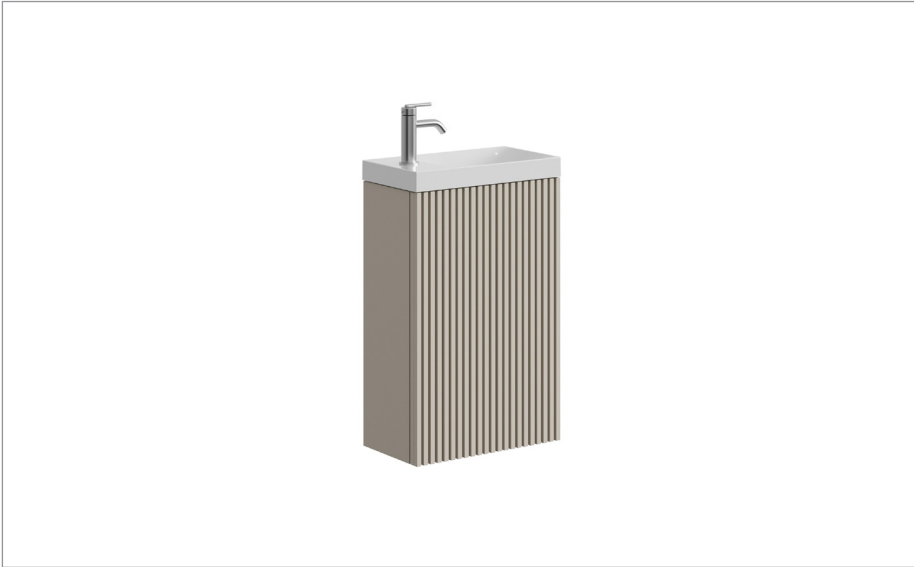

## PRODUCT CODE

LM4000WHDWSAN

## DESCRIPTION

Limit 400mm Cloakroom Wall Hung Door Unit Warm Stone

CATEGORY	Furniture
WARRANTY DETAILS	10 Years
COLOUR	Warm Stone
FINISH APPLICATION	Melamine
PRIMARY MATERIAL	MFC
SECONDARY MATERIAL	MDF
INSTALL TYPE	Wall Mounted
PRODUCT WIDTH MM	395
PRODUCT HEIGHT MM	600
PRODUCT DEPTH MM	218
PRODUCT NET WEIGHT KG	9,5
STANDARDS	No