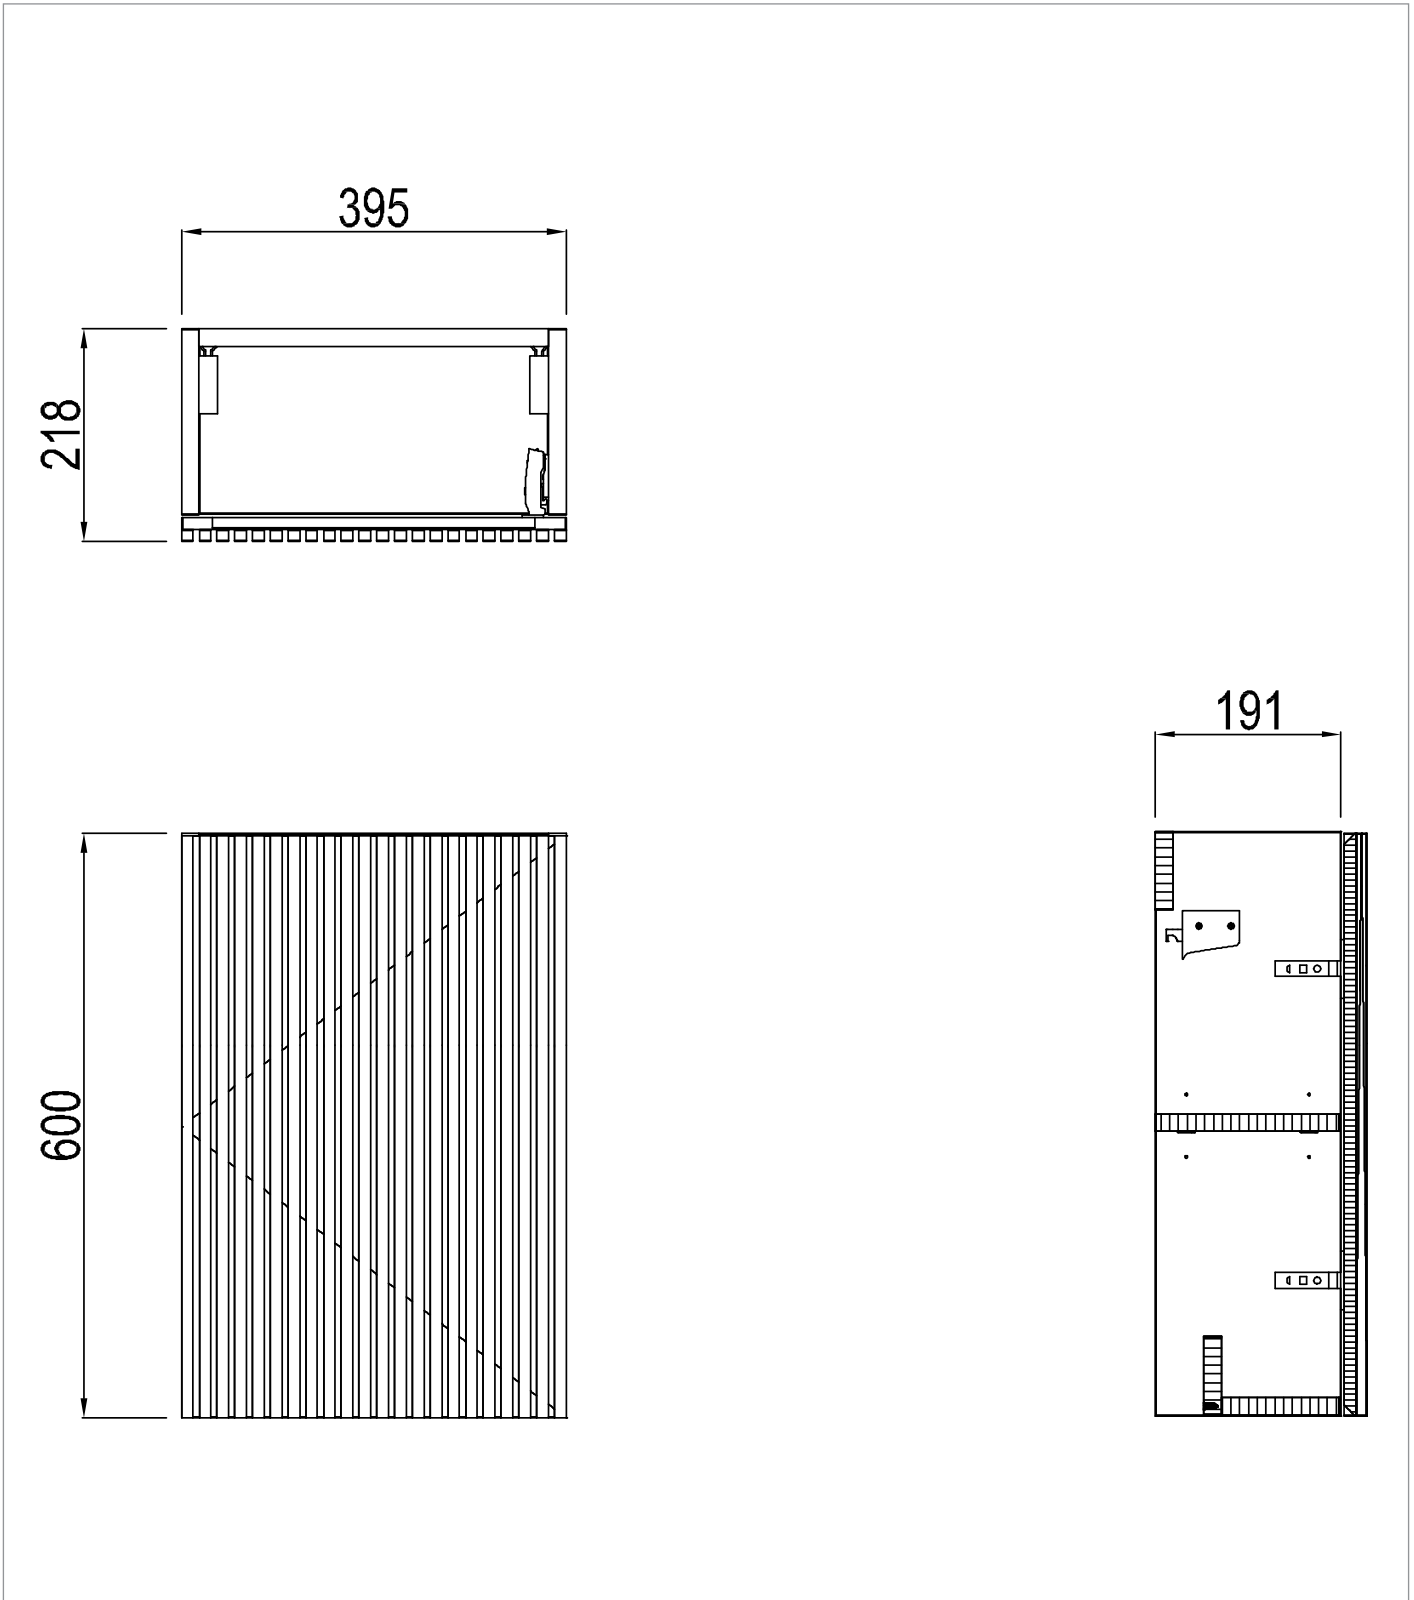

## DESCRIPTION

Limit 400mm Cloakroom Wall Hung Door Unit Warm Stone

CATEGORY	Furniture
WARRANTY DETAILS	10 Years
COLOUR	Warm Stone
FINISH APPLICATION	Melamine
PRIMARY MATERIAL	MFC
SECONDARY MATERIAL	MDF
INSTALL TYPE	Wall Mounted
PRODUCT WIDTH MM	395
PRODUCT HEIGHT MM	600
PRODUCT DEPTH MM	218
PRODUCT NET WEIGHT KG	9,5
STANDARDS	No

## TECHNICAL DIMENSIONS

Dimensions in mm unless otherwise specified.

Tolerances (per material type) apply.