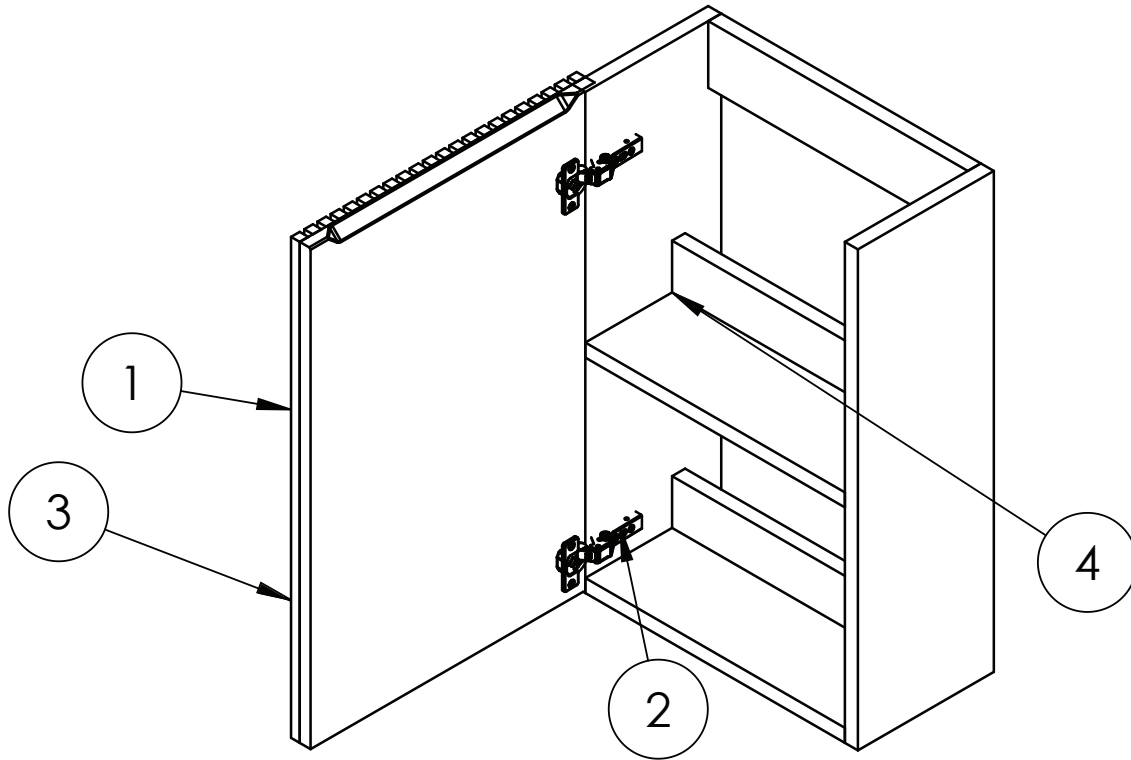

## TECHNICAL DIMENSIONS

Dimensions in mm unless otherwise specified.

Tolerances (per material type) apply.

## SPARES LIST

Only the parts labelled are available as spares.

NUMBER	PART CODE	DESCRIPTION
1	DF_LM4000WHDSTAN	Limit 400mm WH Cloakroom Door Front Steelwood
	DF_LM4000WHDMOAN	Limit 400mm WH Cloakroom Door Front Modern Oak
	DF_LM4000WHDRWAN	Limit 400mm WH Cloakroom Door Front Royal Walnut
	DF_LM4000WHDWSAN	Limit 400mm WH Cloakroom Door Front Warm Stone
2	LIMITHINGE	Limit Door Hinges
3	LIMITPUSHOPEN	Limit Push to Open Mechanism
4	LIMITPINS	Limit Shelf Pins