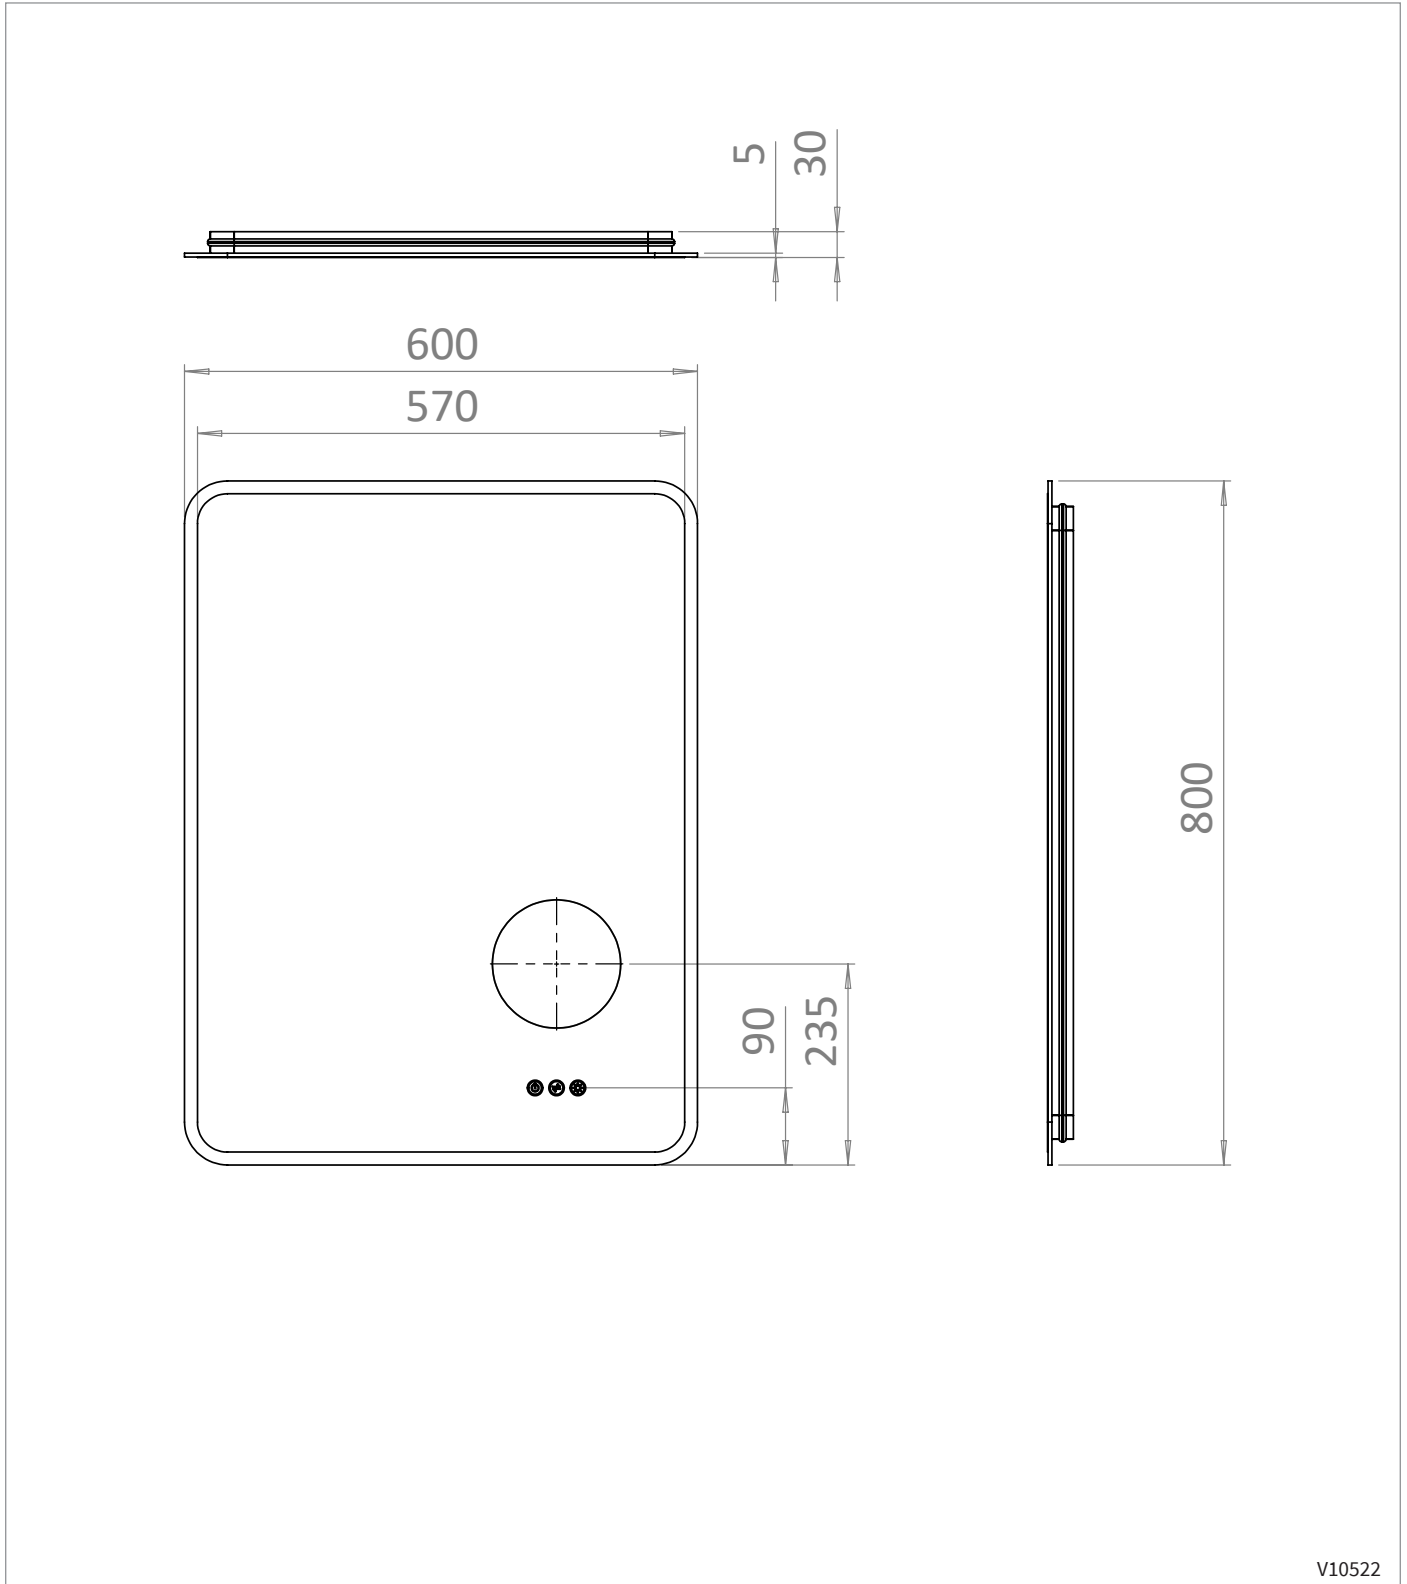

## DESCRIPTION

Svelte Glow LED Mirror With Magnifier  
600mm x 800mm

MATERIAL	Glass & Aluminium
HANDLING/INSTALLATION	Wall Mounting
HANGING	Portrait Only
LED WATTAGE	11.2W
DRIVER WATTAGE	15W
DE-MISTER WATTAGE	23W
TEMPERATURE CHANGING COLOUR RANGE (K)	Yes 2700 - 6400
LUMINOUS EFFICACY (LM/W)	95
COLOUR RENDERING INDEX (RA)	85
ENERGY RATING	F
SWITCH TYPE	Touch Switch
IP RATING	44
DIMMABLE	Yes
LIGHT TYPE	LED
CABLE LENGTH	1050mm
STANDARDS	EN60598 EN60592 EN62493
DOP CLASS	01 - 2017
WEIGHT	8kg
WARRANTY	5 Years

## TECHNICAL DIMENSIONS

Dimensions in mm unless otherwise specified.

Tolerances (per material type) apply.

V10522

**SPARES DIAGRAM**

NUMBER	PART CODE	DESCRIPTION
1	MIRRORBRACKET	Hanging Brackets

Only the parts labelled are available as spares.