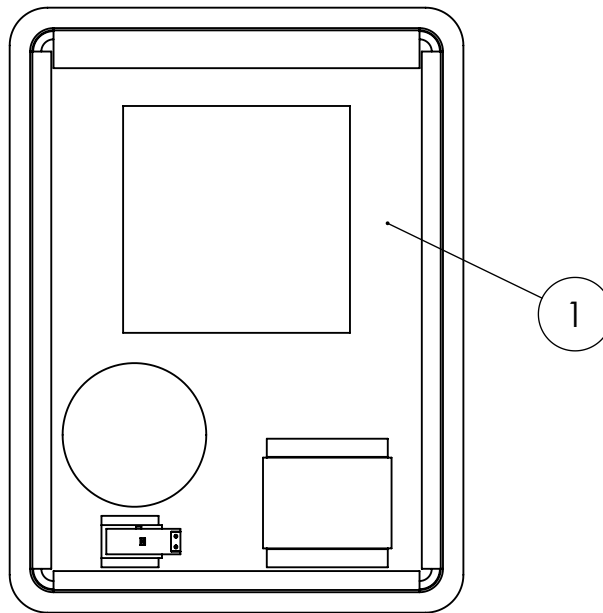

## DESCRIPTION

Svelte Glow LED Mirror With Magnifier  
600mm x 800mm

MATERIAL	Glass & Aluminium
HANDLING/INSTALLATION	Wall Mounting
HANGING	Portrait Only
LED WATTAGE	11.2W
DRIVER WATTAGE	15W
DE-MISTER WATTAGE	23W
TEMPERATURE CHANGING COLOUR RANGE (K)	Yes 2700 - 6400
LUMINOUS EFFICACY (LM/W)	95
COLOUR RENDERING INDEX (RA)	85
ENERGY RATING	F
SWITCH TYPE	Touch Switch
IP RATING	44
DIMMABLE	Yes
LIGHT TYPE	LED
CABLE LENGTH	1050mm
STANDARDS	EN60598 EN60592 EN62493
DOP CLASS	01 - 2017
WEIGHT	8kg
WARRANTY	5 Years

## TECHNICAL DIMENSIONS

Dimensions in mm unless otherwise specified.

Tolerances (per material type) apply.

V10522

**SPARES DIAGRAM**

NUMBER	PART CODE	DESCRIPTION
1	MIRRORBRACKET	Hanging Brackets

Only the parts labelled are available as spares.