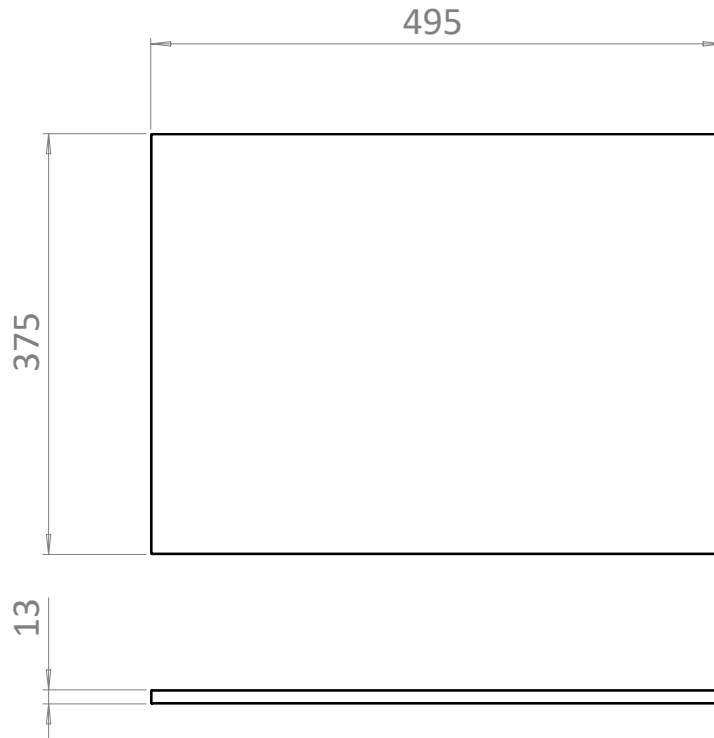

# PRODUCT DATA SHEET

PRODUCT CODE

FWT495CM

RANGE

FURNITURE WORKTOP

DESCRIPTION

Worktop Cararra Marble Effect  
495mm x 12.5mm

COLOUR Cararra

## TECHNICAL DIMENSIONS

Dimensions in mm unless otherwise specified.

Tolerances (per material type) apply.

V10622