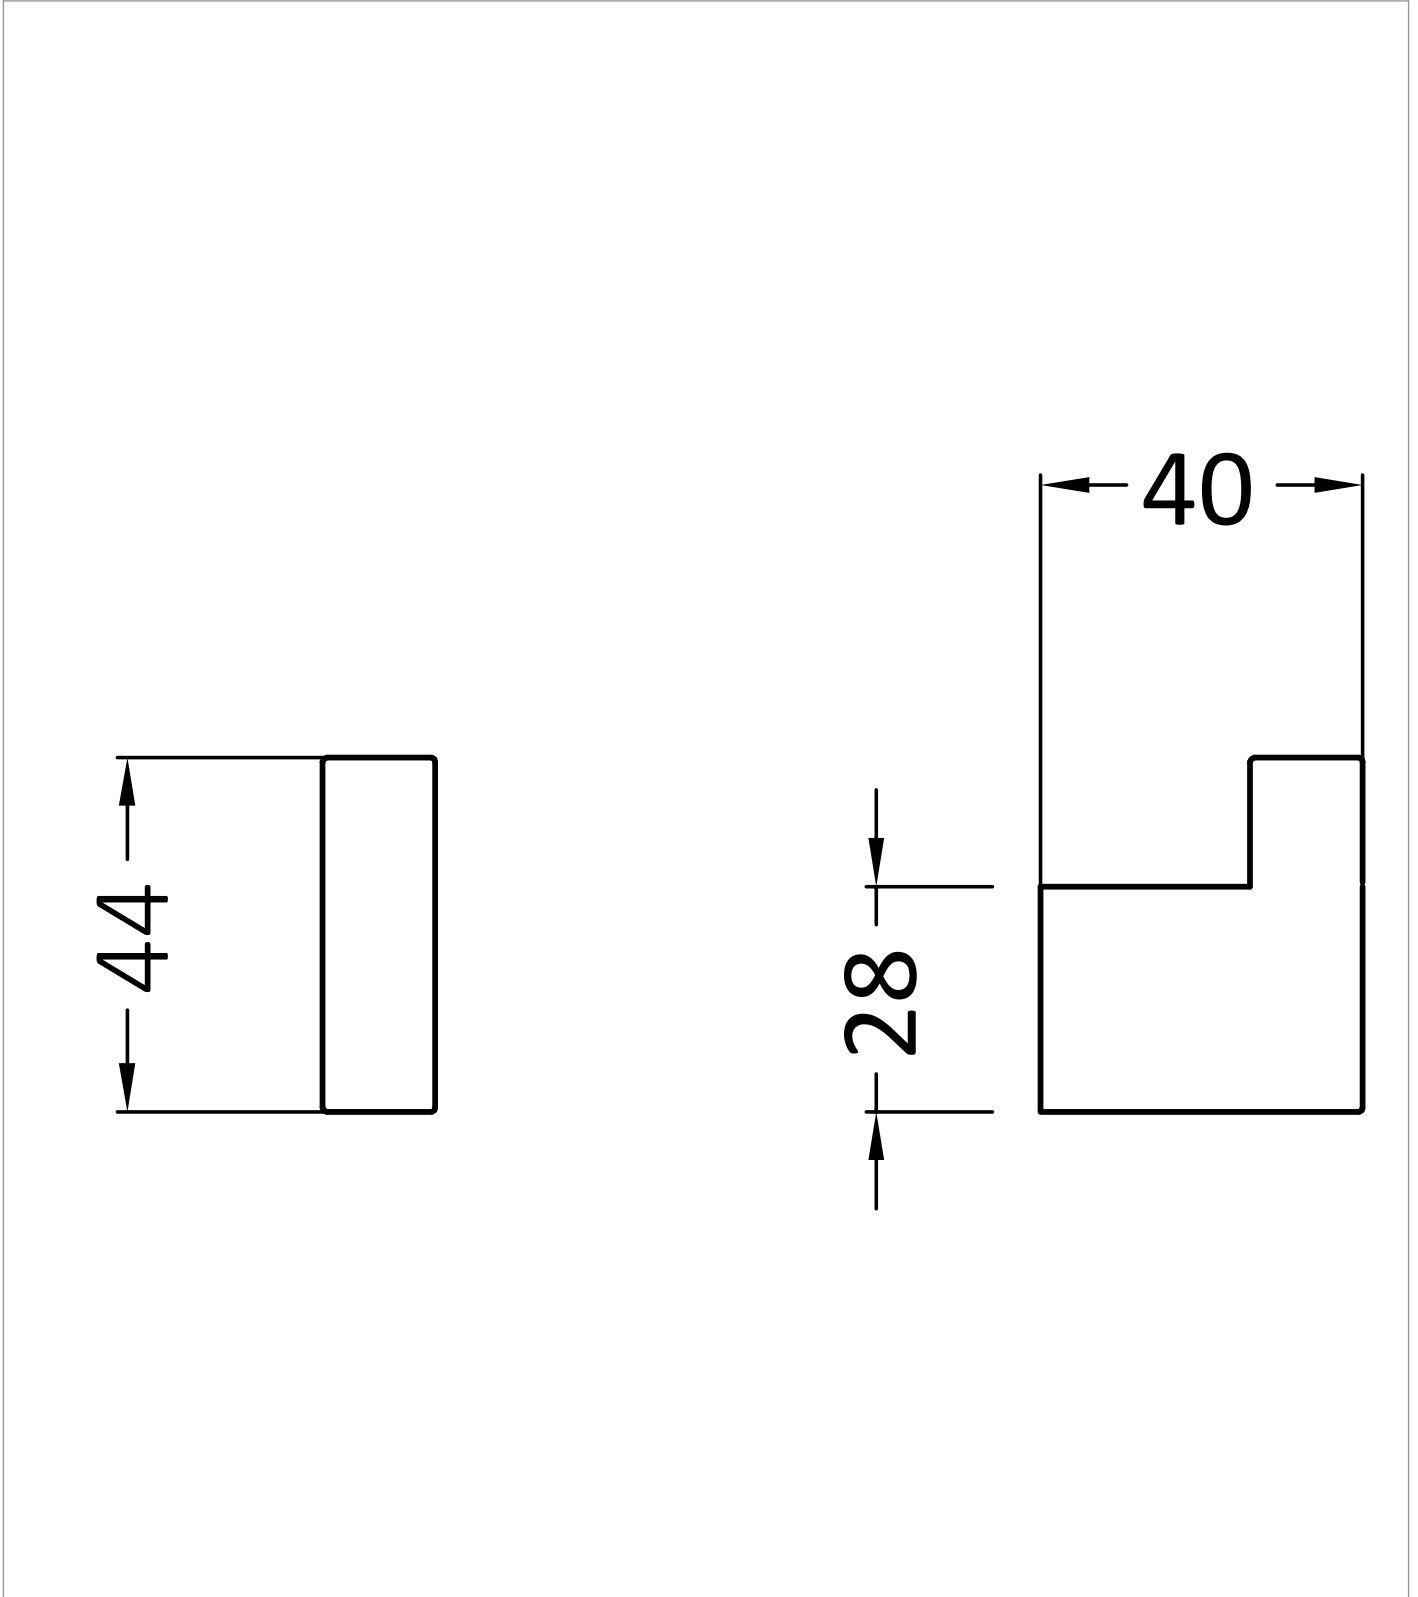

PRODUCT DATA SHEET

PRODUCT CODE

PRO021C+

RANGE

MPRO

DESCRIPTION

MPRO Single Robe Hook Chrome

WEBSITE LINK [Click Here](#)

CATEGORY	Accessories
WARRANTY DETAILS	15 Years
COLOUR	Chrome
FINISH APPLICATION	Electroplated
PRIMARY MATERIAL	Zinc
INSTALL TYPE	Wall Mounted
PRODUCT WIDTH MM	14
PRODUCT HEIGHT MM	44
PRODUCT DEPTH MM	40
PRODUCT NET WEIGHT KG	0.08

TECHNICAL DIMENSIONS

Dimensions in mm unless otherwise specified.

Tolerances (per material type) apply.

SPARES LIST

Only the parts labelled are available as spares.

NO SPARES AVAILABLE