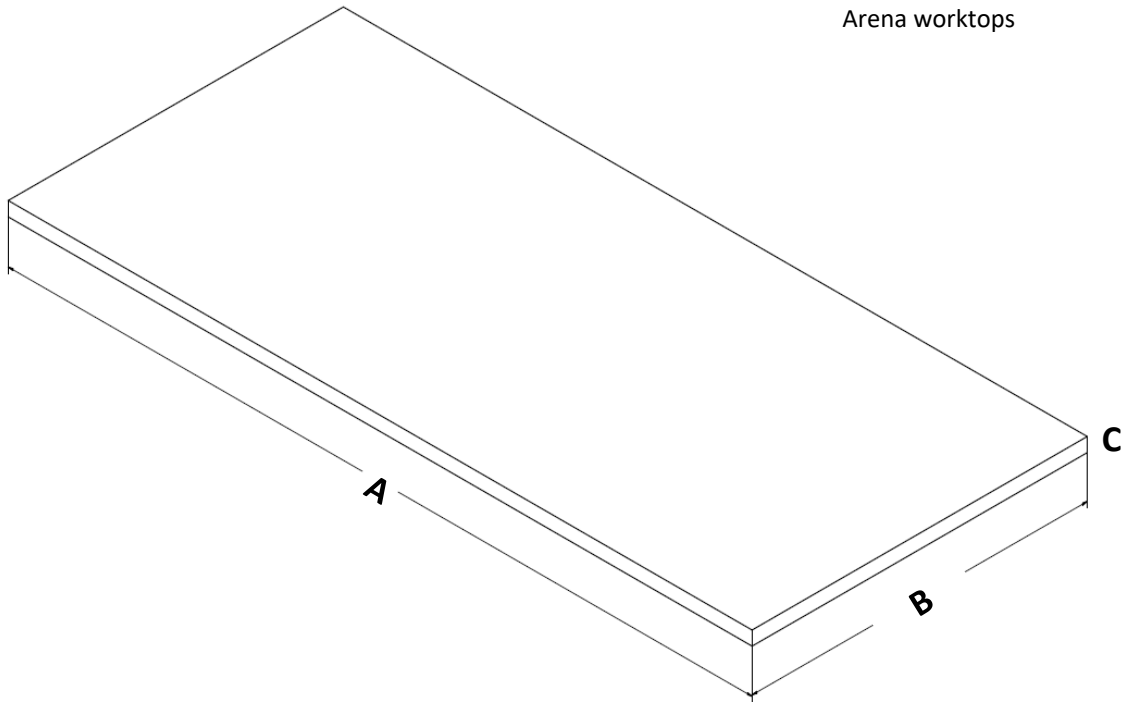

Measurements in millimetres mm

Information updated MAY 2021

el 0345 873 8840

crosswater™

TECHNICAL

Arena worktops

Code	Description	Finish	A	B	C
			mm	mm	mm
AN6100TMO	HPL worktop	MODERN OAK	615	380	18
AN6100TPGM	HPL worktop	PORTAND GREY	615	380	18
AN6100TPWG	HPL worktop	PERFECT WHITE	615	380	18
AN6100TST+	HPL worktop	STEELWOOD	615	380	18
AN7100TMO	HPL worktop	MODERN OAK	715	380	18
AN7100TPGM	HPL worktop	PORTAND GREY	715	380	18
AN7100TPWG	HPL worktop	PERFECT WHITE	715	380	18
AN7100TST+	HPL worktop	STEELWOOD	715	380	18
AN1010TMO	HPL worktop	MODERN OAK	1065	380	18
AN1010TPGM	HPL worktop	PORTAND GREY	1065	380	18
AN1010TPWG	HPL worktop	PERFECT WHITE	1065	380	18
AN1010TST+	HPL worktop	STEELWOOD	1065	380	18

Recommended Use: Domestic, Residential

Installation: Mounted on furniture carcass only

Materials: 18mm High Pressure Laminate PU edge
High density composite core board

Supply: Undrilled for basin waste or tap fittings

Location of under worktop support bar