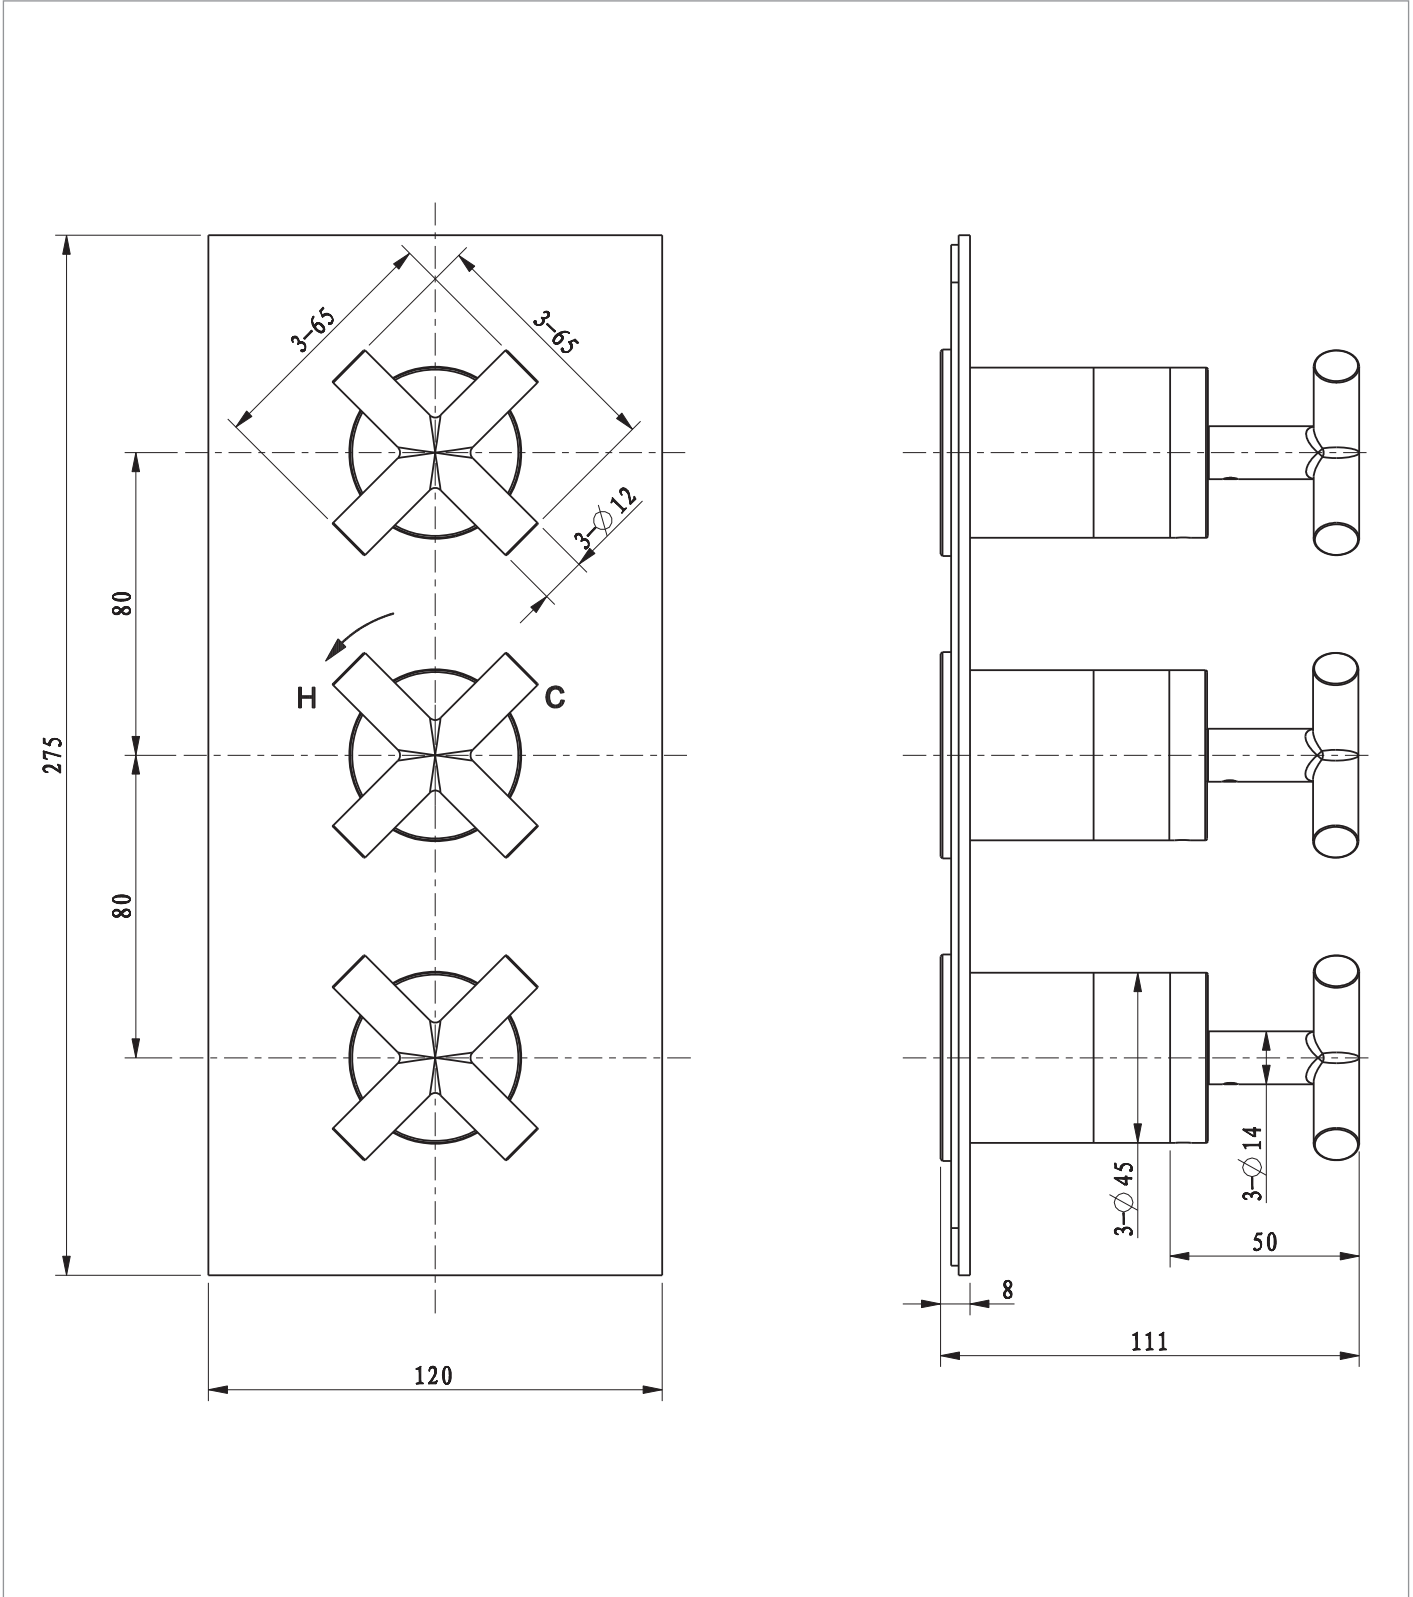

PRODUCT DATA SHEET

PRODUCT CODE

PRC2000LBPM

RANGE

MPRO Crosshead

DESCRIPTION

MPRO Crosshead 3 Handle Trimset
(must be paired with WLBP2000R or
WLBP3000R) Matt Black

CATEGORY	Brassware
WARRANTY DETAILS	15 Years
COLOUR	Matt Black
FINISH APPLICATION	Immersion Plating
PRIMARY MATERIAL	Brass
INSTALL TYPE	Wall Mounted
PRODUCT WIDTH MM	120
PRODUCT HEIGHT MM	275
PRODUCT LENGTH MM	111
PRODUCT DEPTH MM	111
PRODUCT NET WEIGHT KG	1.76

NUMBER OF OUTLETS	0
SWIVEL SPOUT	No
WASTE INCLUDED	No
ANTI-SCALD	No
ENERGY SAVING	No
SHOWER HOSE & HANDSET ARE INCLUDED	No

PRESSURE (BAR)	0.2	0.5	1	2	3	4	5
PRIMARY FLOWRATE							
HANDSET FLOWRATE							
MASSAGE FLOW RATE							
AIR FLOW RATE							
WIRE FLOW RATE							
WATERFALL FLOW RATE							
MIST FLOW RATE							
HANDSPRAY FLOW RATE							

TECHNICAL DIMENSIONS

Dimensions in mm unless otherwise specified.

Tolerances (per material type) apply.

SPARES LIST

Only the parts labelled are available as spares.

SPARES AVAILABLE UPON REQUEST