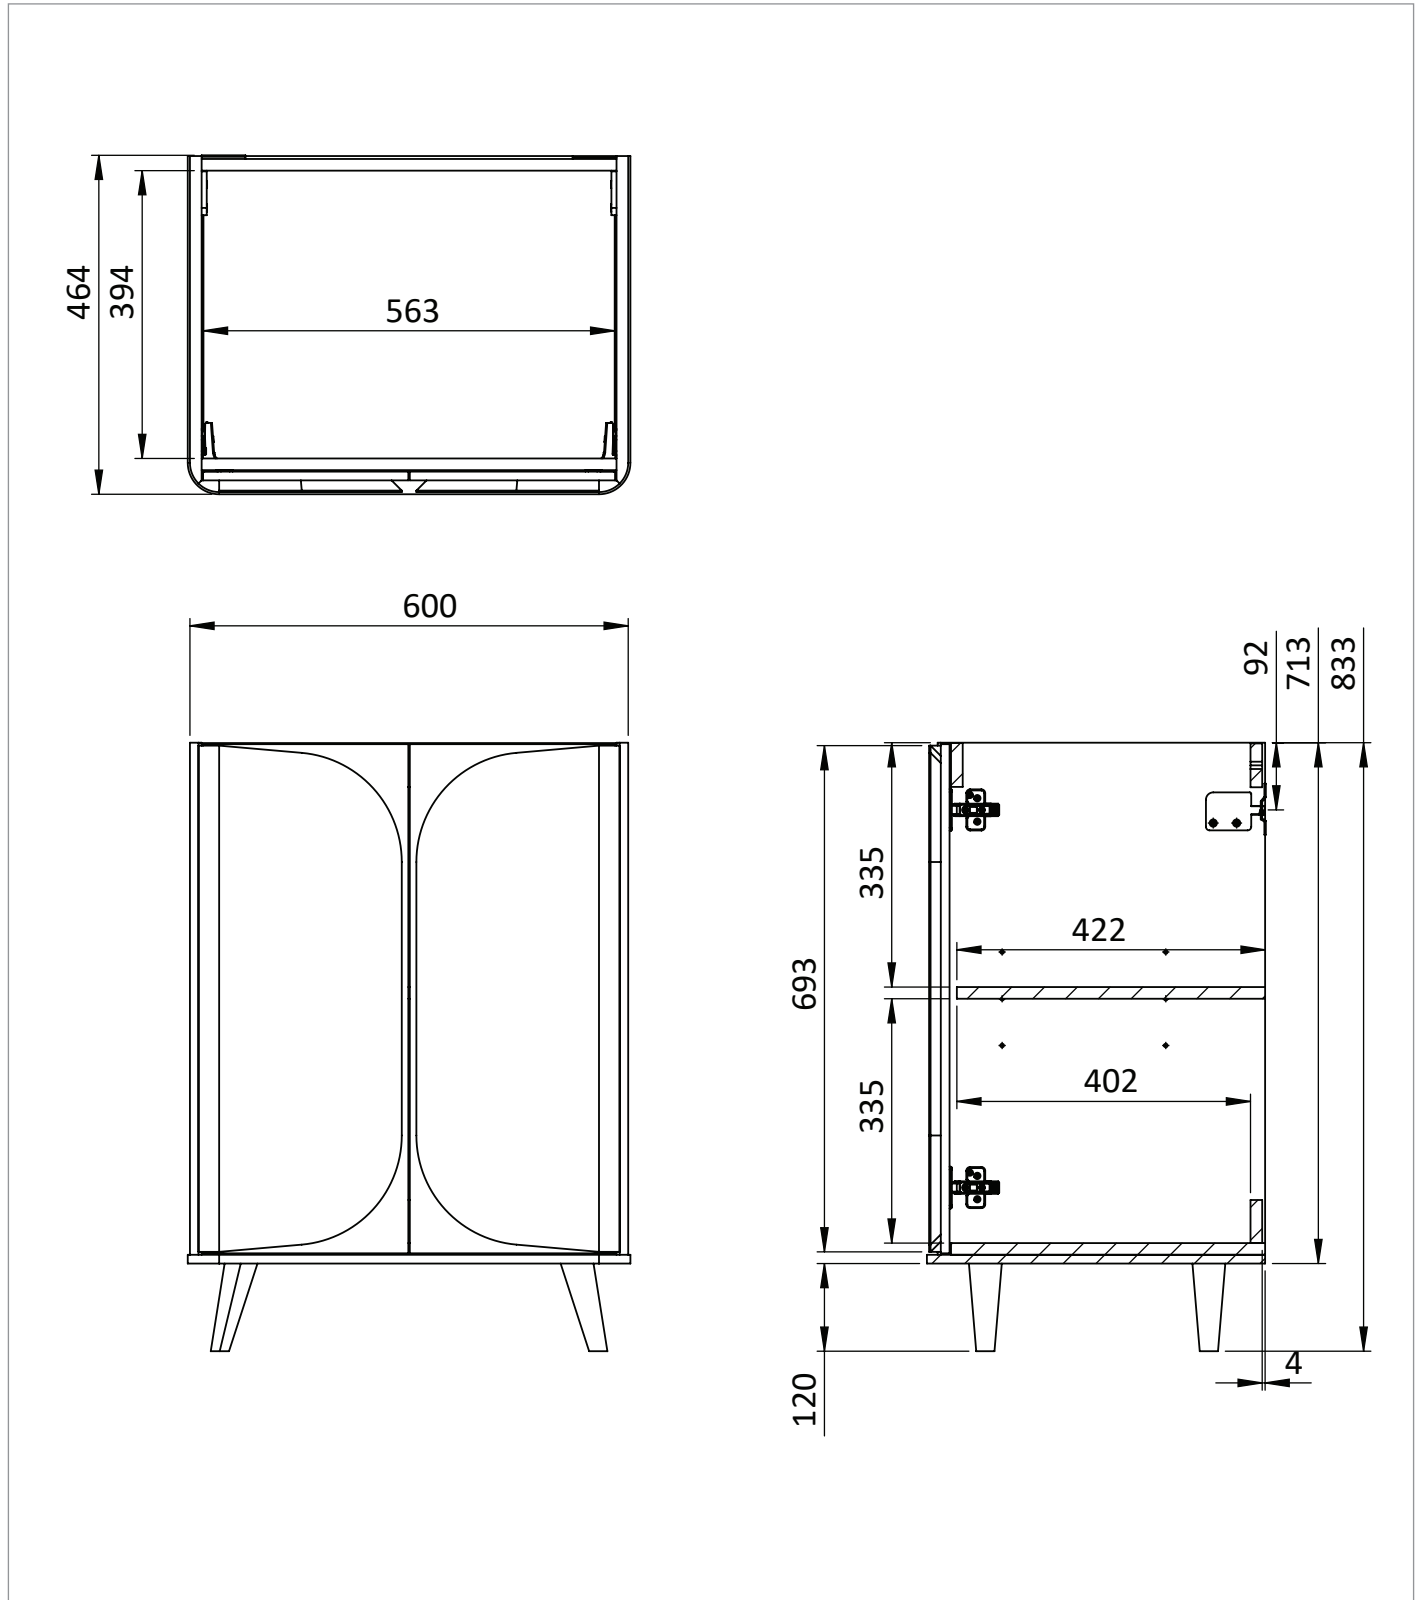

TECHNICAL DIMENSIONS

Dimensions in mm unless otherwise specified.

Tolerances (per material type) apply.