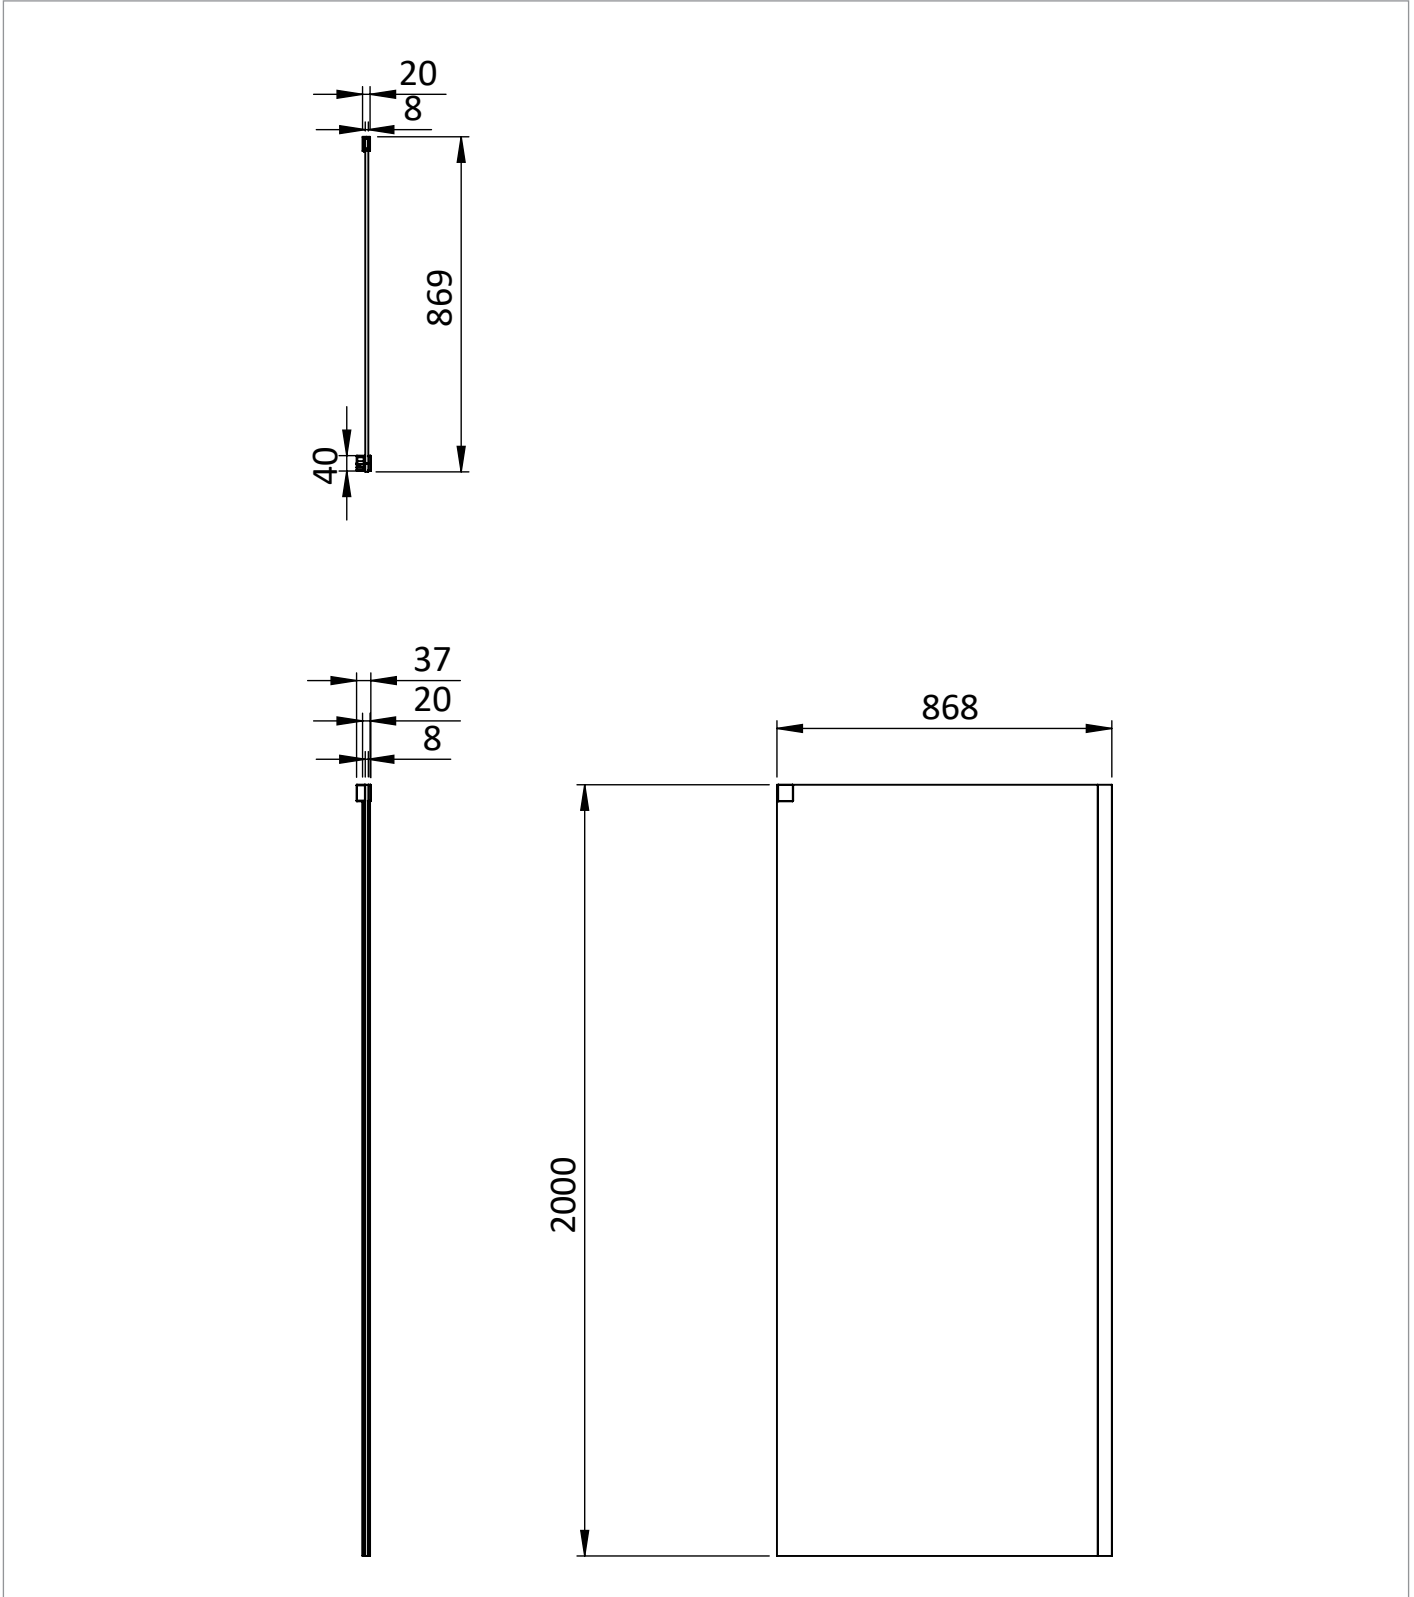

PRODUCT DATA SHEET

PRODUCT CODE

AUSLSPSC0900

RANGE

Asura

DESCRIPTION

Asura 8mm Side Panel for Sliding Door
900 Polished Stainless

WEBSITE LINK [Click Here](#)

CATEGORY	Showering
WARRANTY DETAILS	Lifetime
COLOUR	Polished Stainless Steel
FINISH APPLICATION	Polished
PRIMARY MATERIAL	Glass
SECONDARY MATERIAL	304 Stainless Steel
INSTALL TYPE	Wall Mounted
PRODUCT WIDTH MM	868
PRODUCT HEIGHT MM	2000
PRODUCT NET WEIGHT KG	36
STANDARDS	EN14428

HANDING SHOWERING	Universal
GLASS THICKNESS	8mm
EASY CLEAN	Yes
MAGNETIC DOOR STRIPS	No
POWER SHOWER PROOF	Yes
NUMBER OF DOORS	0
SOFT CLOSING DOORS	No
SAFETY GLASS	Yes
REMOVABLE SEALS	Yes
QUICK RELEASE ROLLERS	No
WET ROOM COMPATIBLE	Yes
DOOR A INFORMATION	Side Panel

TECHNICAL DIMENSIONS

Dimensions in mm unless otherwise specified.

Tolerances (per material type) apply.

SPARES LIST

Only the parts labelled are available as spares.

NUMBER	PART CODE	DESCRIPTION
1	AU00015S	Asura Side Panel for Sliding Door blister pack Polished stainless steel
2	AU00015F	Asura Side Panel for Sliding Door blister pack Brushed brass
3	AU00015V	Asura Side Panel for Sliding Door blister pack Brushed Stainlesss steel
4	AU00015BZ	Asura Side Panel for Sliding Door blister pack Brushed Bronze
5	AU00015T	Asura Side Panel for Sliding Door blister pack Slate
6	AU00015B	Asura Side Panel for Sliding Door blister pack Matt Black