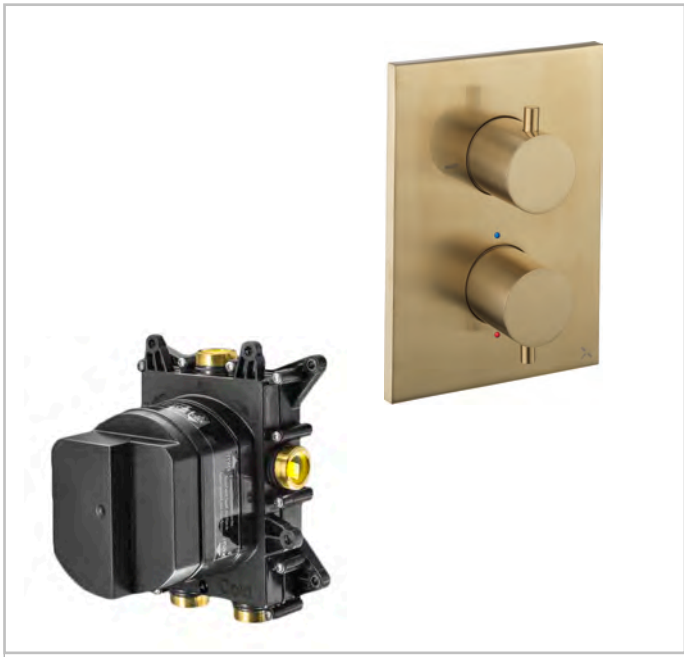

RANGE	INSTALLATION TYPE	PRODUCT DESCRIPTION
MPro	Wall recessed (Portrait)	CROSSBOX Universal concealed installation box & Single outlet trimset (1000)

TRIMSET CODE	UNIVERSAL BOX		
PROCB1000LBPF+	CROSSBOX		

FINISH	APPLICATION	MIN PRESSURE
Brushed Brass	PVD	1.0 bar

HEADWORK	Thermo cartridge + flow control/s
CONNECTIONS	G1/2"
UK APPROVALS	WRAS
OTHER APPROVALS	Na
WARRANTY*	15 Years (5 on cartridges)