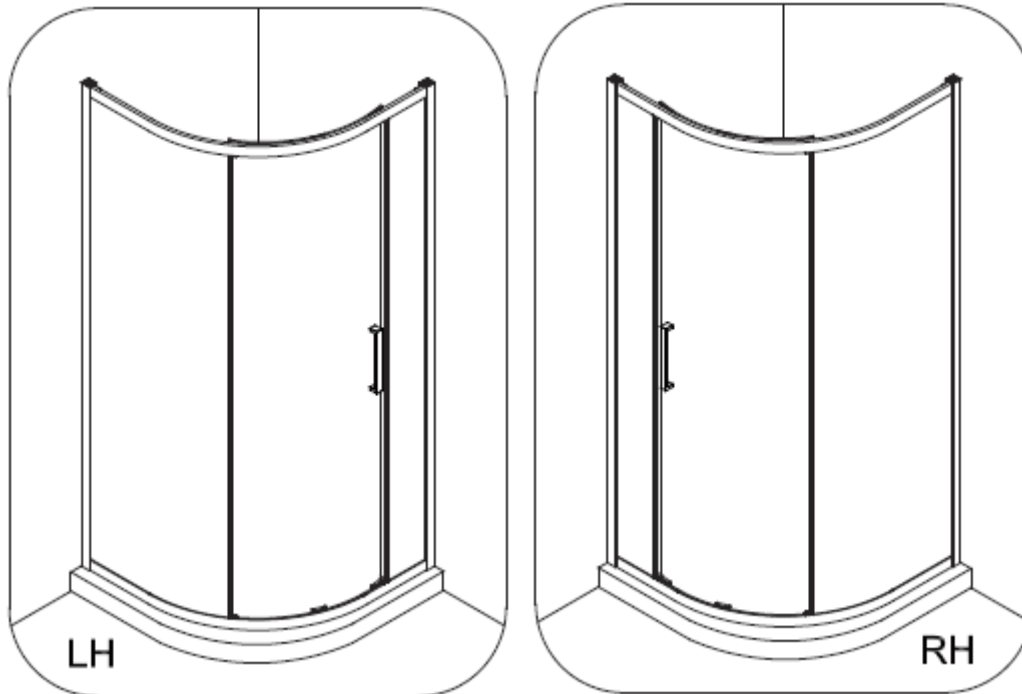

Measurements in millimetres mm

Information updated April 2020

Tel 0345 873 8840

INFINITY 8 SINGLE DOOR QUADRANT

IQSSC0900+

<p>A  Wall Plug x 6</p>	<p>F  Decoration cover x 4</p>	<p>K  Short Side waterproof strip II x 1</p>
<p>B  ST4 * 40mm Screw x 6</p>	<p>G  ST4 * 14mm Screw x 4</p>	<p>L  Roller II x 2</p>
<p>C  ST4 * 30mm Screw x 8</p>	<p>H  Cover for taper sleeve x 4</p>	<p>M  Handle x 1</p>
<p>D  Adjustment block x 4</p>	<p>I  Roller I x 2</p>	<p>N  4mm Allen Key x 1</p>
<p>E  Side waterproof strip I x 1</p>	<p>J  Long Side waterproof strip II x 1</p>	

Model	A (mm)	B (mm)
IQSSC0900+	860~880	860~880
IQSSC10X8+	760~780	960~980
IQSSC12X8+	760~780	1160~1180
IQSSC12X9+	860~880	1160~1180