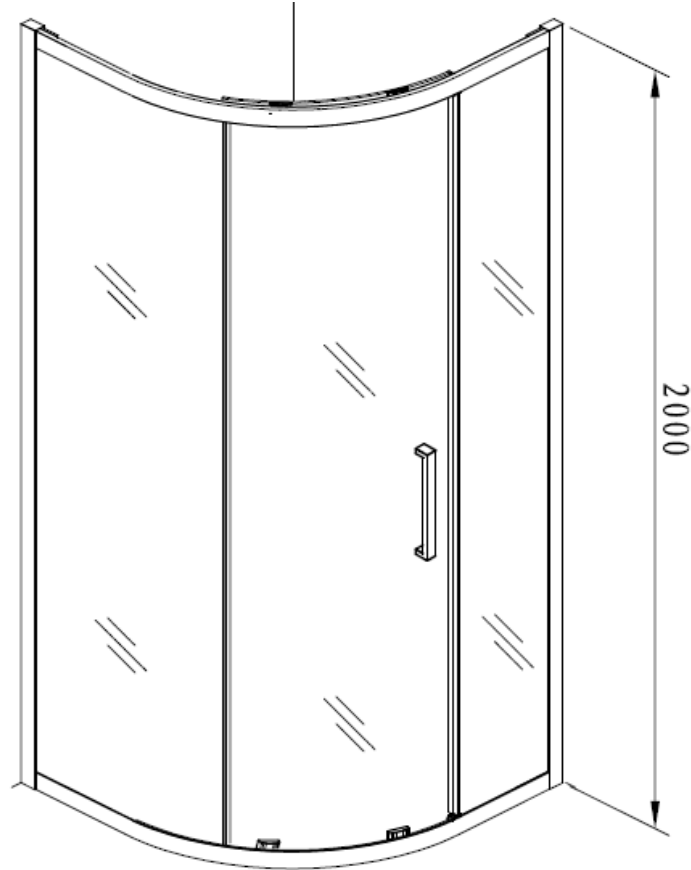

Measurements in millimetres mm

Information updated April 2020

Tel 0345 873 8840

INFINITY 8 SINGLE DOOR QUADRANT

IQSSC0900+

<p>A  Wall Plug x 6</p>	<p>F  Decoration cover x 4</p>	<p>K  Short Side waterproof strip II x 1</p>
<p>B  ST4 * 40mm Screw x 6</p>	<p>G  ST4 * 14mm Screw x 4</p>	<p>L  Roller II x 2</p>
<p>C  ST4 * 30mm Screw x 8</p>	<p>H  Cover for taper sleeve x 4</p>	<p>M  Handle x 1</p>
<p>D  Adjustment block x 4</p>	<p>I  Roller I x 2</p>	<p>N  4mm Allen Key x 1</p>
<p>E  Side waterproof strip I x 1</p>	<p>J  Long Side waterproof strip II x 1</p>	

Model	A (mm)	B (mm)
IQSSC0900+	860~880	860~880
IQSSC10X8+	760~780	960~980
IQSSC12X8+	760~780	1160~1180
IQSSC12X9+	860~880	1160~1180