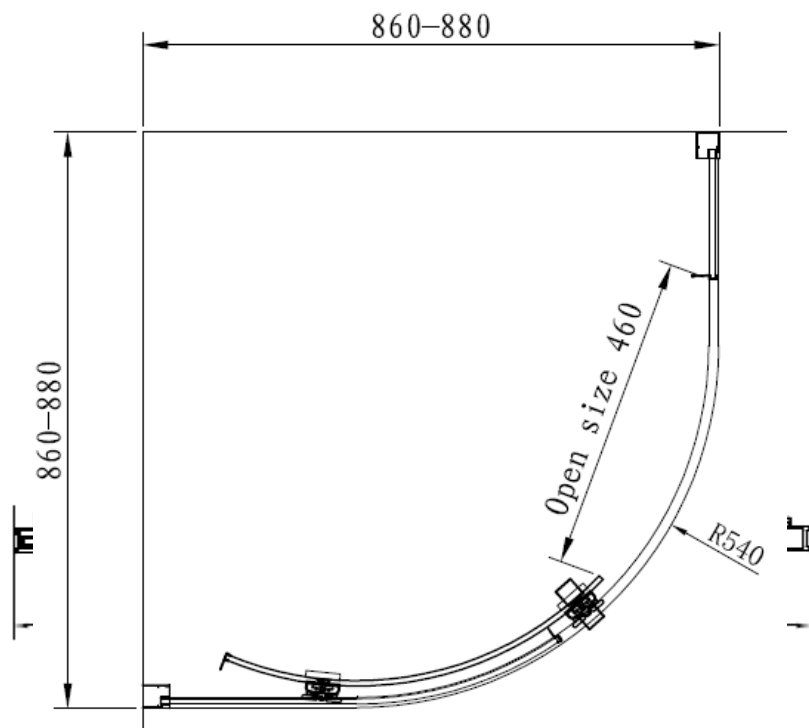

Measurements in millimetres mm

Information updated April 2020

Tel 0345 873 8840

INFINITY 8 SINGLE DOOR QUADRANT

IQSSC0900+

<p>A  Wall Plug x 6</p>	<p>F  Decoration cover x 4</p>	<p>K  Short Side waterproof strip II x 1</p>
<p>B  ST4 * 40mm Screw x 6</p>	<p>G  ST4 * 14mm Screw x 4</p>	<p>L  Roller II x 2</p>
<p>C  ST4 * 30mm Screw x 8</p>	<p>H  Cover for taper sleeve x 4</p>	<p>M  Handle x 1</p>
<p>D  Adjustment block x 4</p>	<p>I  Roller I x 2</p>	<p>N  4mm Allen Key x 1</p>
<p>E  Side waterproof strip I x 1</p>	<p>J  Long Side waterproof strip II x 1</p>	

Model	A (mm)	B (mm)
IQSSC0900+	860~880	860~880
IQSSC10X8+	760~780	960~980
IQSSC12X8+	760~780	1160~1180
IQSSC12X9+	860~880	1160~1180