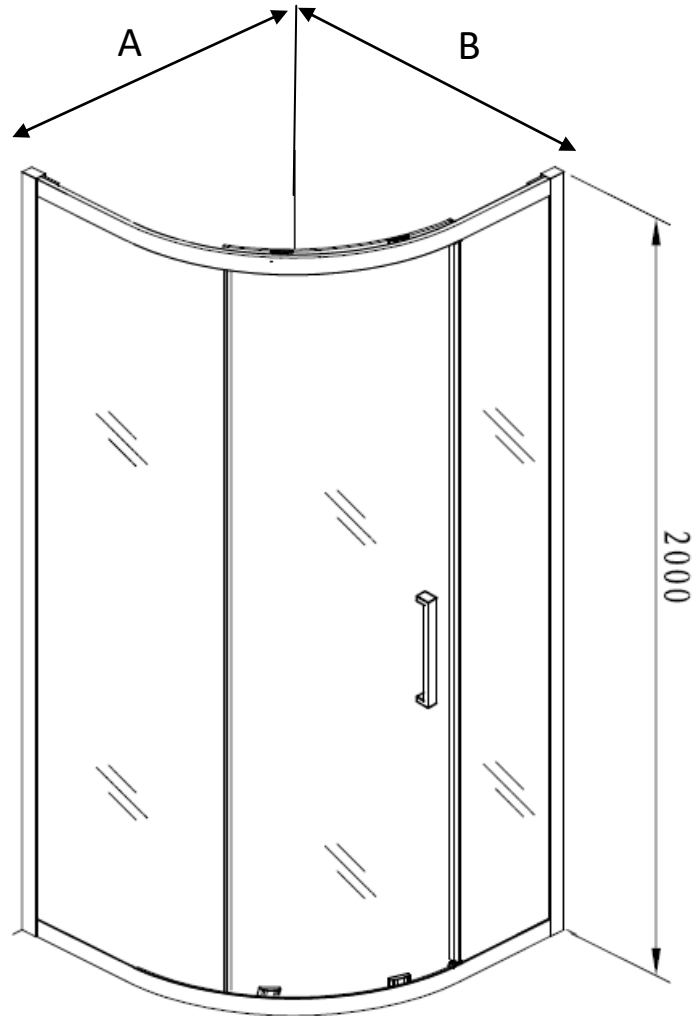

Measurements in millimetres mm

Information updated April 2020

Tel 0345 873 8840

INFINITY 8 SINGLE DOOR QUADRANT

IQSSC0900+

<p>A  Wall Plug x 6</p>	<p>F  Decoration cover x 4</p>	<p>K  Short Side waterproof strip II x 1</p>
<p>B  ST4 * 40mm Screw x 6</p>	<p>G  ST4 * 14mm Screw x 4</p>	<p>L  Roller II x 2</p>
<p>C  ST4 * 30mm Screw x 8</p>	<p>H  Cover for taper sleeve x 4</p>	<p>M  Handle x 1</p>
<p>D  Adjustment block x 4</p>	<p>I  Roller I x 2</p>	<p>N  4mm Allen Key x 1</p>
<p>E  Side waterproof strip I x 1</p>	<p>J  Long Side waterproof strip II x 1</p>	

Model	A (mm)	B (mm)
IQSSC0900+	860~880	860~880
IQSSC10X8+	760~780	960~980
IQSSC12X8+	760~780	1160~1180
IQSSC12X9+	860~880	1160~1180