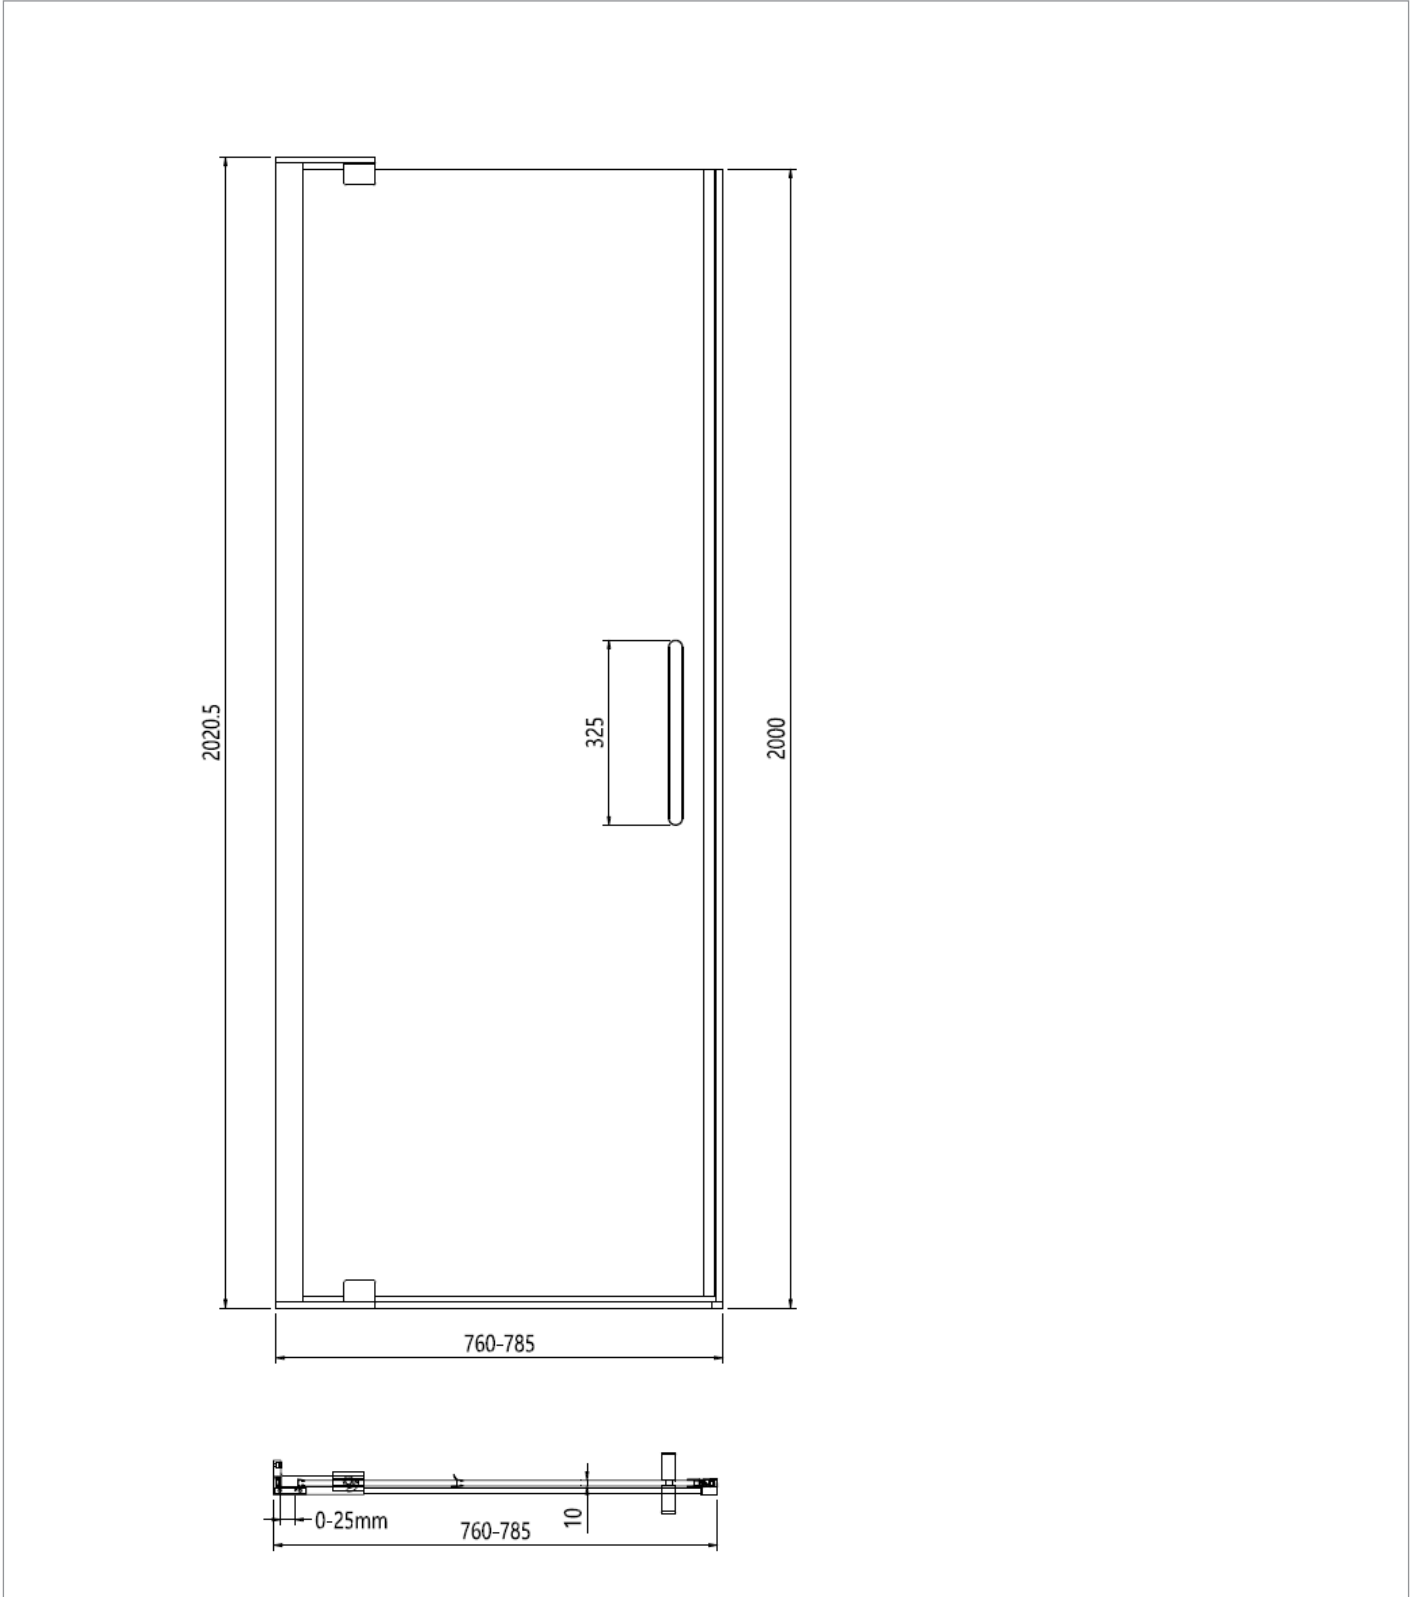

## DESCRIPTION

Optix Pivot Door 800 Brushed Bronze

CATEGORY	Showering
WARRANTY DETAILS	Lifetime
COLOUR	Brushed Bronze
FINISH APPLICATION	PVD
PRIMARY MATERIAL	Glass
INSTALL TYPE	Wall Fixed
PRODUCT HEIGHT MM	2000
PRODUCT LENGTH MM	800
PRODUCT NET WEIGHT KG	47
STANDARDS	EN14428

HANDING SHOWERING	Universal
GLASS THICKNESS	10mm
EASY CLEAN	Yes
MAGNETIC DOOR STRIPS	Yes
POWER SHOWER PROOF	Yes
NUMBER OF DOORS	1
SOFT CLOSING DOORS	No
SAFETY GLASS	Yes
REMOVABLE SEALS	Yes
QUICK RELEASE ROLLERS	No
WET ROOM COMPATIBLE	Yes
DOOR A INFORMATION	Pivot door
DOOR OPENING	600mm
DOOR ADJUSTMENT	760-785 (770-795 with side panel)

## TECHNICAL DIMENSIONS

Dimensions in mm unless otherwise specified.

Tolerances (per material type) apply.