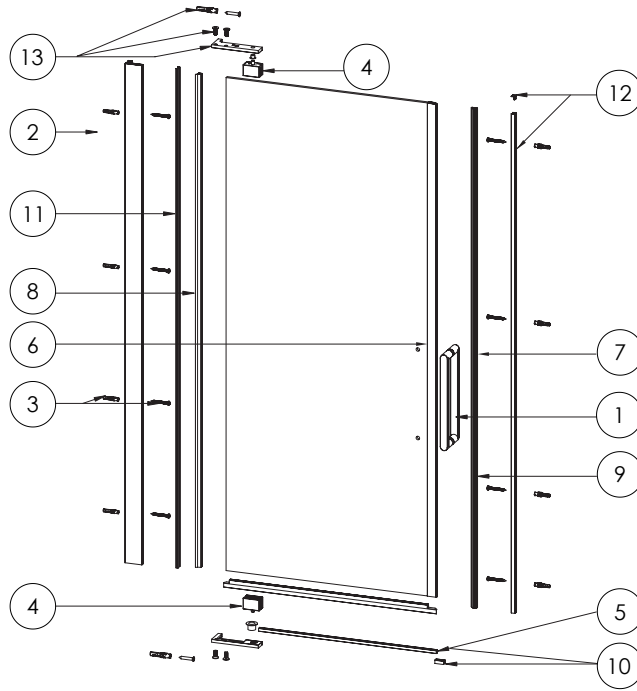

## DESCRIPTION

Optix Pivot Door 800 Brushed Bronze

CATEGORY	Showering
WARRANTY DETAILS	Lifetime
COLOUR	Brushed Bronze
FINISH APPLICATION	PVD
PRIMARY MATERIAL	Glass
INSTALL TYPE	Wall Fixed
PRODUCT HEIGHT MM	2000
PRODUCT LENGTH MM	800
PRODUCT NET WEIGHT KG	47
STANDARDS	EN14428

HANDING SHOWERING	Universal
GLASS THICKNESS	10mm
EASY CLEAN	Yes
MAGNETIC DOOR STRIPS	Yes
POWER SHOWER PROOF	Yes
NUMBER OF DOORS	1
SOFT CLOSING DOORS	No
SAFETY GLASS	Yes
REMOVABLE SEALS	Yes
QUICK RELEASE ROLLERS	No
WET ROOM COMPATIBLE	Yes
DOOR A INFORMATION	Pivot door
DOOR OPENING	600mm
DOOR ADJUSTMENT	760-785 (770-795 with side panel)

## TECHNICAL DIMENSIONS

Dimensions in mm unless otherwise specified.

Tolerances (per material type) apply.

## SPARES LIST

Only the parts labelled are available as spares.

NUMBER	PART CODE	DESCRIPTION
1	OPHANDLEBZ	Optix Handle Brushed Bronze
	OPHANDLET	Optix Handle Slate
2	OPPROFILECAP	Optix Wall Profile Cover Caps
3	OPTIXINSTALLKIT	Optix Installers Tool Kit
4	OPTIXPIVOTCAPBZ	Optix Pivot Cover Caps Brushed Bronze
	OPTIXPIVOTCAPT	Optix Pivot Cover Caps Slate
5	OPTIXPIVOTINSEALS1	Optix Pivot Inline A14 Seal 665mm
6	OPTIXPIVOTINSEALS2	Optix Pivot Inline A7 Seal 1981mm
7	OPTIXPIVOTINSEALS3	Optix Piv Inline A16 Mag Seal 2000mm
8	OPWALLPROFILESEAL	Optix Wall Profile Seal
9	OXPIVMAGSEAL	Pivot Door Magnet & Seal
10	OXPIVOTBOTTOMBZ	Piv Door Bot Profile/Cap A13-14 Br Bz
	OXPIVOTBOTTOMT	Piv Door Bot Profile/Cap A13-14 Slate
11	OXPIVOTCOVERBZ	Optix Pivot Profile Cover A5 Brushed Bronze
	OXPIVOTCOVERT	Optix Pivot Profile Cover A5 Slate
12	OXPIVOTMAGBZ	Pivot Mag Profile A15 & A18 Brushed Bronze
	OXPIVOTMAGT	Pivot Mag Profile A15 & A18 Slate
13	OXPIVOTPACKBZ	Optix Blister Pivot Door Brushed Bronze
	OXPIVOTPACKT	Optix Blister Pivot Door Slate