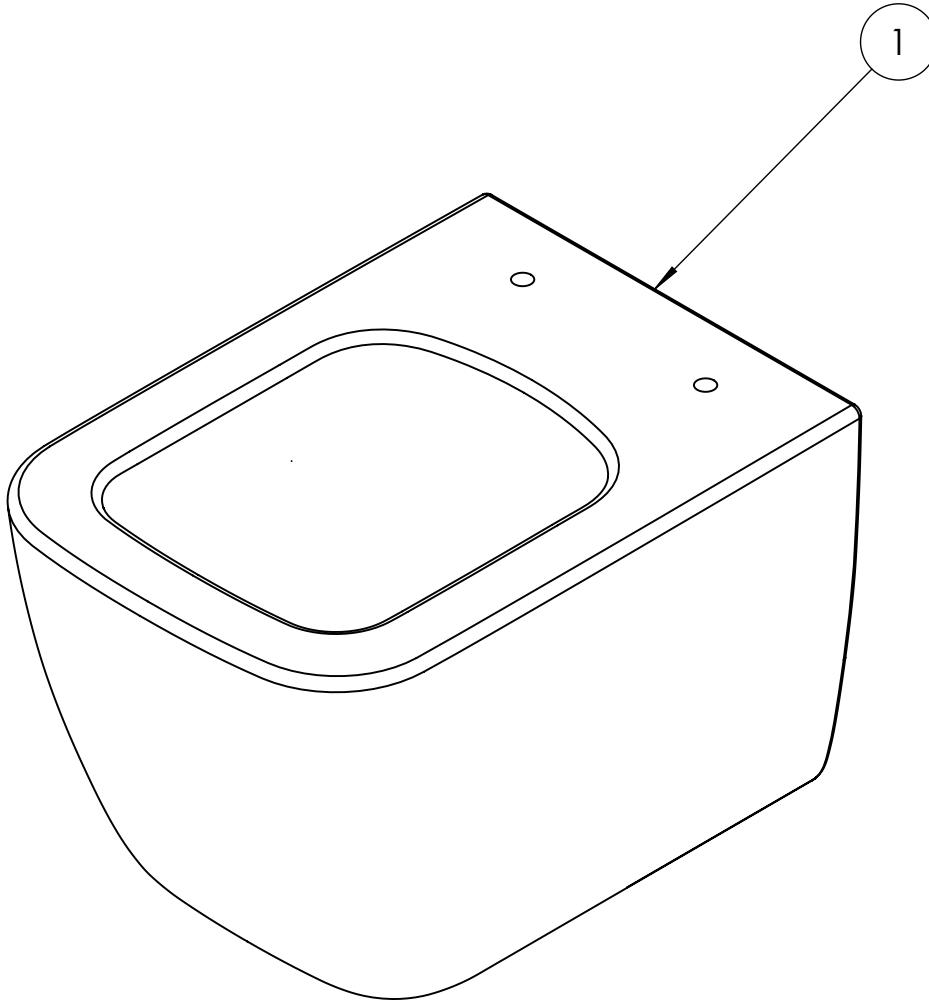

SPARES LIST

Only the parts labelled are available as spares.

NUMBER	PART CODE	DESCRIPTION
1	WHFIX_LIBRA	Libra WH Fixings