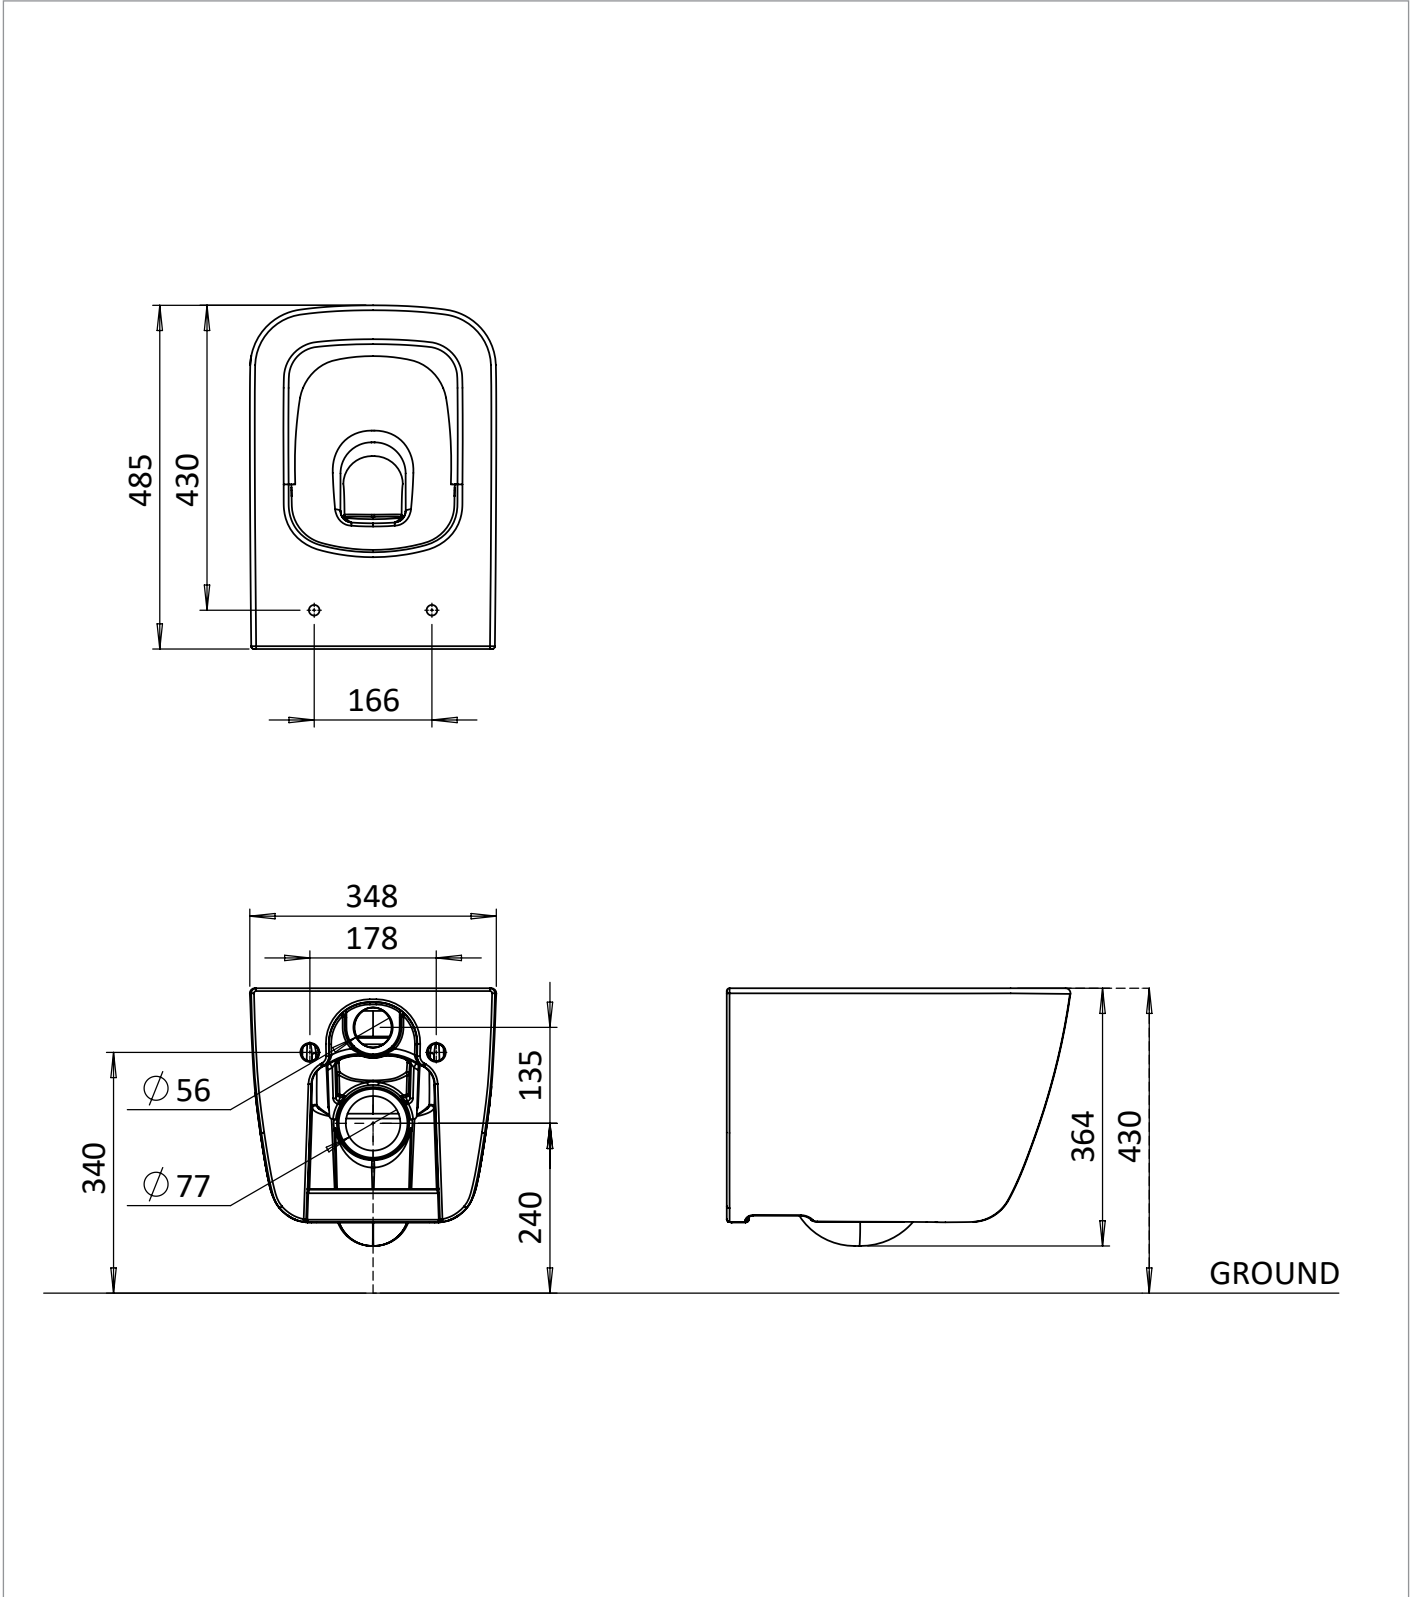

TECHNICAL DIMENSIONS

Dimensions in mm unless otherwise specified.

Tolerances (per material type) apply.