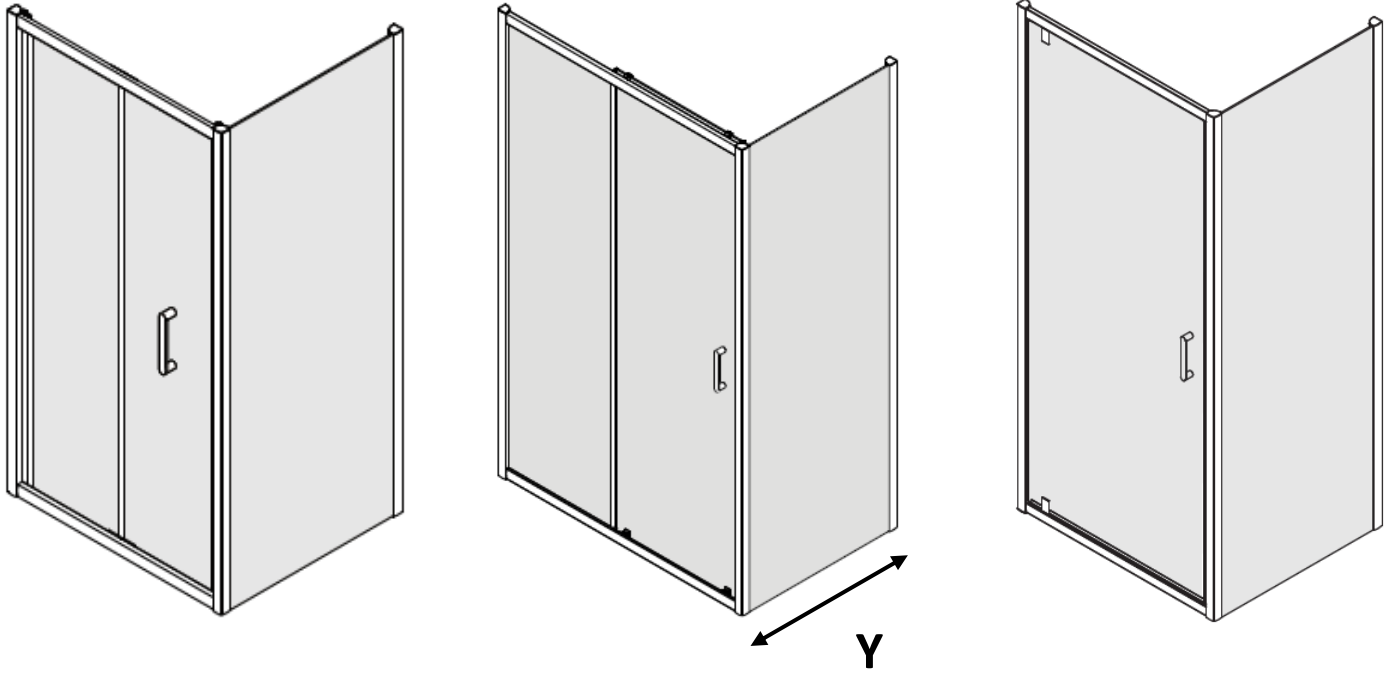

Measurements in millimetres mm

Information updated February 2020

Tel 0345 873 8840

crosswater[™]

KAI 6

SIDE PANEL

Code	Door Type	Door Height mm	Side adjustment (mm) Y
KLSPSC0760	Side Panel 760	1900	730-750
KLSPSC0800	Side Panel 800	1900	770-790
KLSPSC0900	Side Panel 900	1900	870-890

AA	 L R	Cap for Corner post profile x2
AB		Cap for adjusting profile x1
AC		Cover strip x1
AD		ST4*8 x3