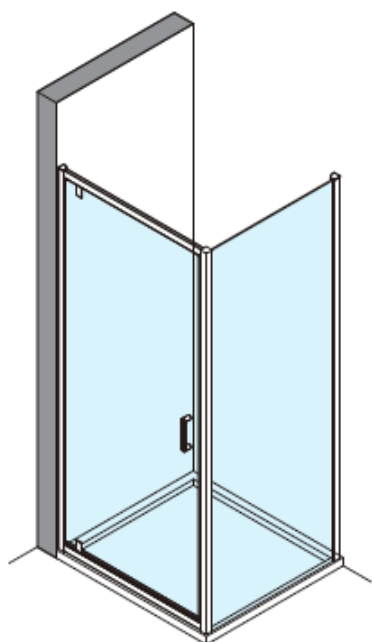

Measurements in millimetres mm

Information updated February 2020

Tel 0345 873 8840

crosswater[™]

KAI 6

SIDE PANEL

Code	Door Type	Door Height mm	Side adjustment (mm) Y
KLSPSC0760	Side Panel 760	1900	730-750
KLSPSC0800	Side Panel 800	1900	770-790
KLSPSC0900	Side Panel 900	1900	870-890

AA	 L R	Cap for Corner post profile x2
AB		Cap for adjusting profile x1
AC		Cover strip x1
AD		ST4*8 x3