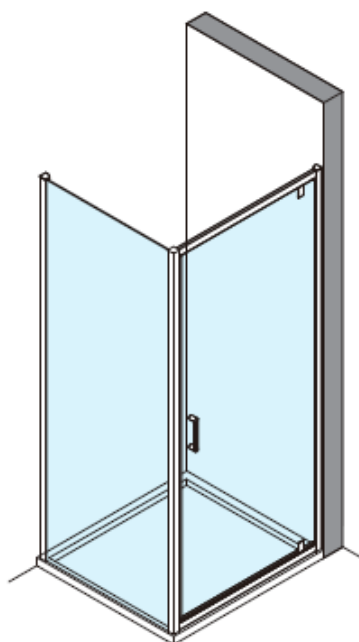

Measurements in millimetres mm

Information updated February 2020

Tel 0345 873 8840

crosswater[™]

KAI 6

SIDE PANEL

Code	Door Type	Door Height mm	Side adjustment (mm) Y
KLSPSC0760	Side Panel 760	1900	730-750
KLSPSC0800	Side Panel 800	1900	770-790
KLSPSC0900	Side Panel 900	1900	870-890

AA	 L R	Cap for Corner post profile x2
AB		Cap for adjusting profile x1
AC		Cover strip x1
AD		ST4*8 x3