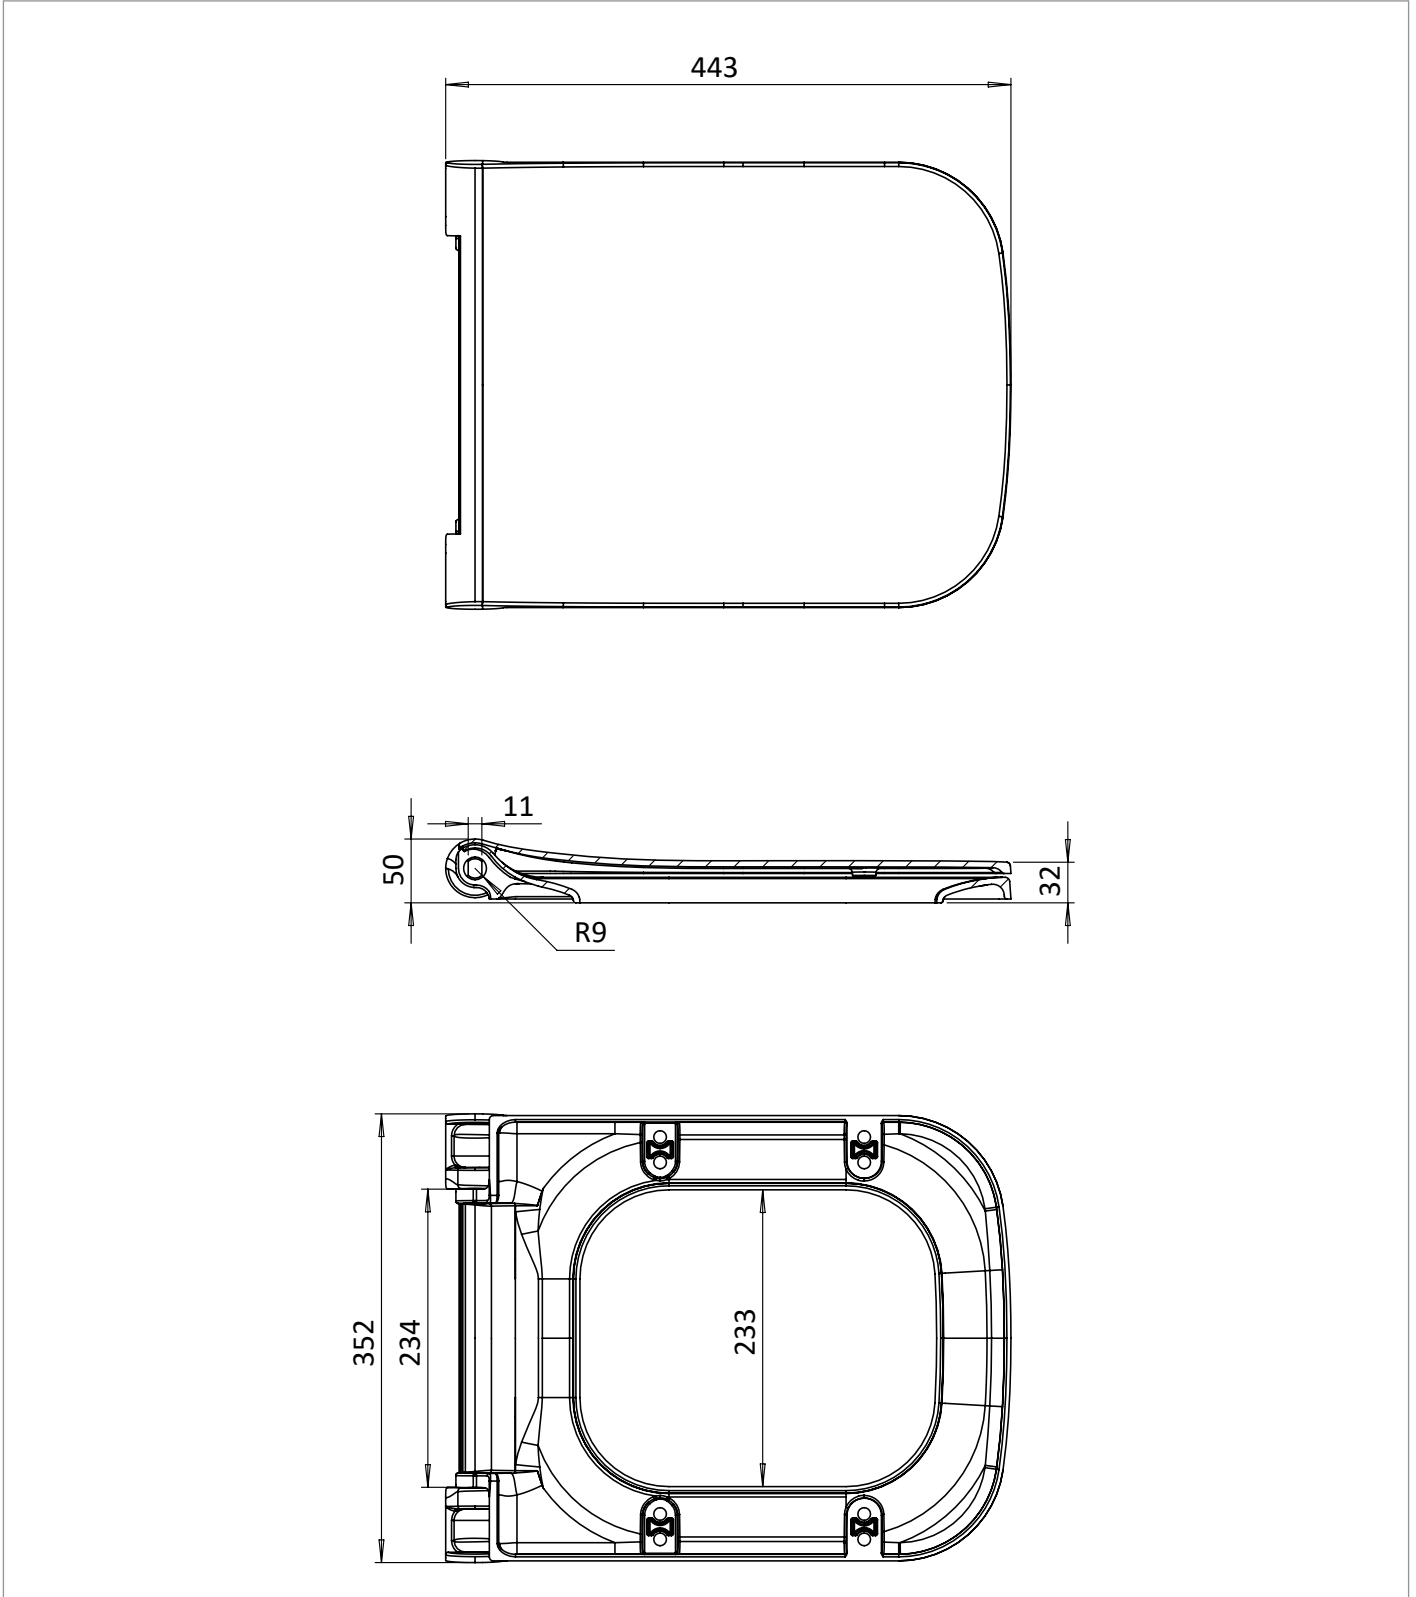

## DESCRIPTION

Libra Toilet Seat Matt White

WEBSITE LINK [Click Here](#)

CATEGORY	Sanitaryware
WARRANTY DETAILS	2 Years
COLOUR	Matt White
PRIMARY MATERIAL	Duroplast
PRODUCT WIDTH MM	352
PRODUCT HEIGHT MM	50
PRODUCT DEPTH MM	443
PRODUCT NET WEIGHT KG	2.3

## TECHNICAL DIMENSIONS

Dimensions in mm unless otherwise specified.

Tolerances (per material type) apply.