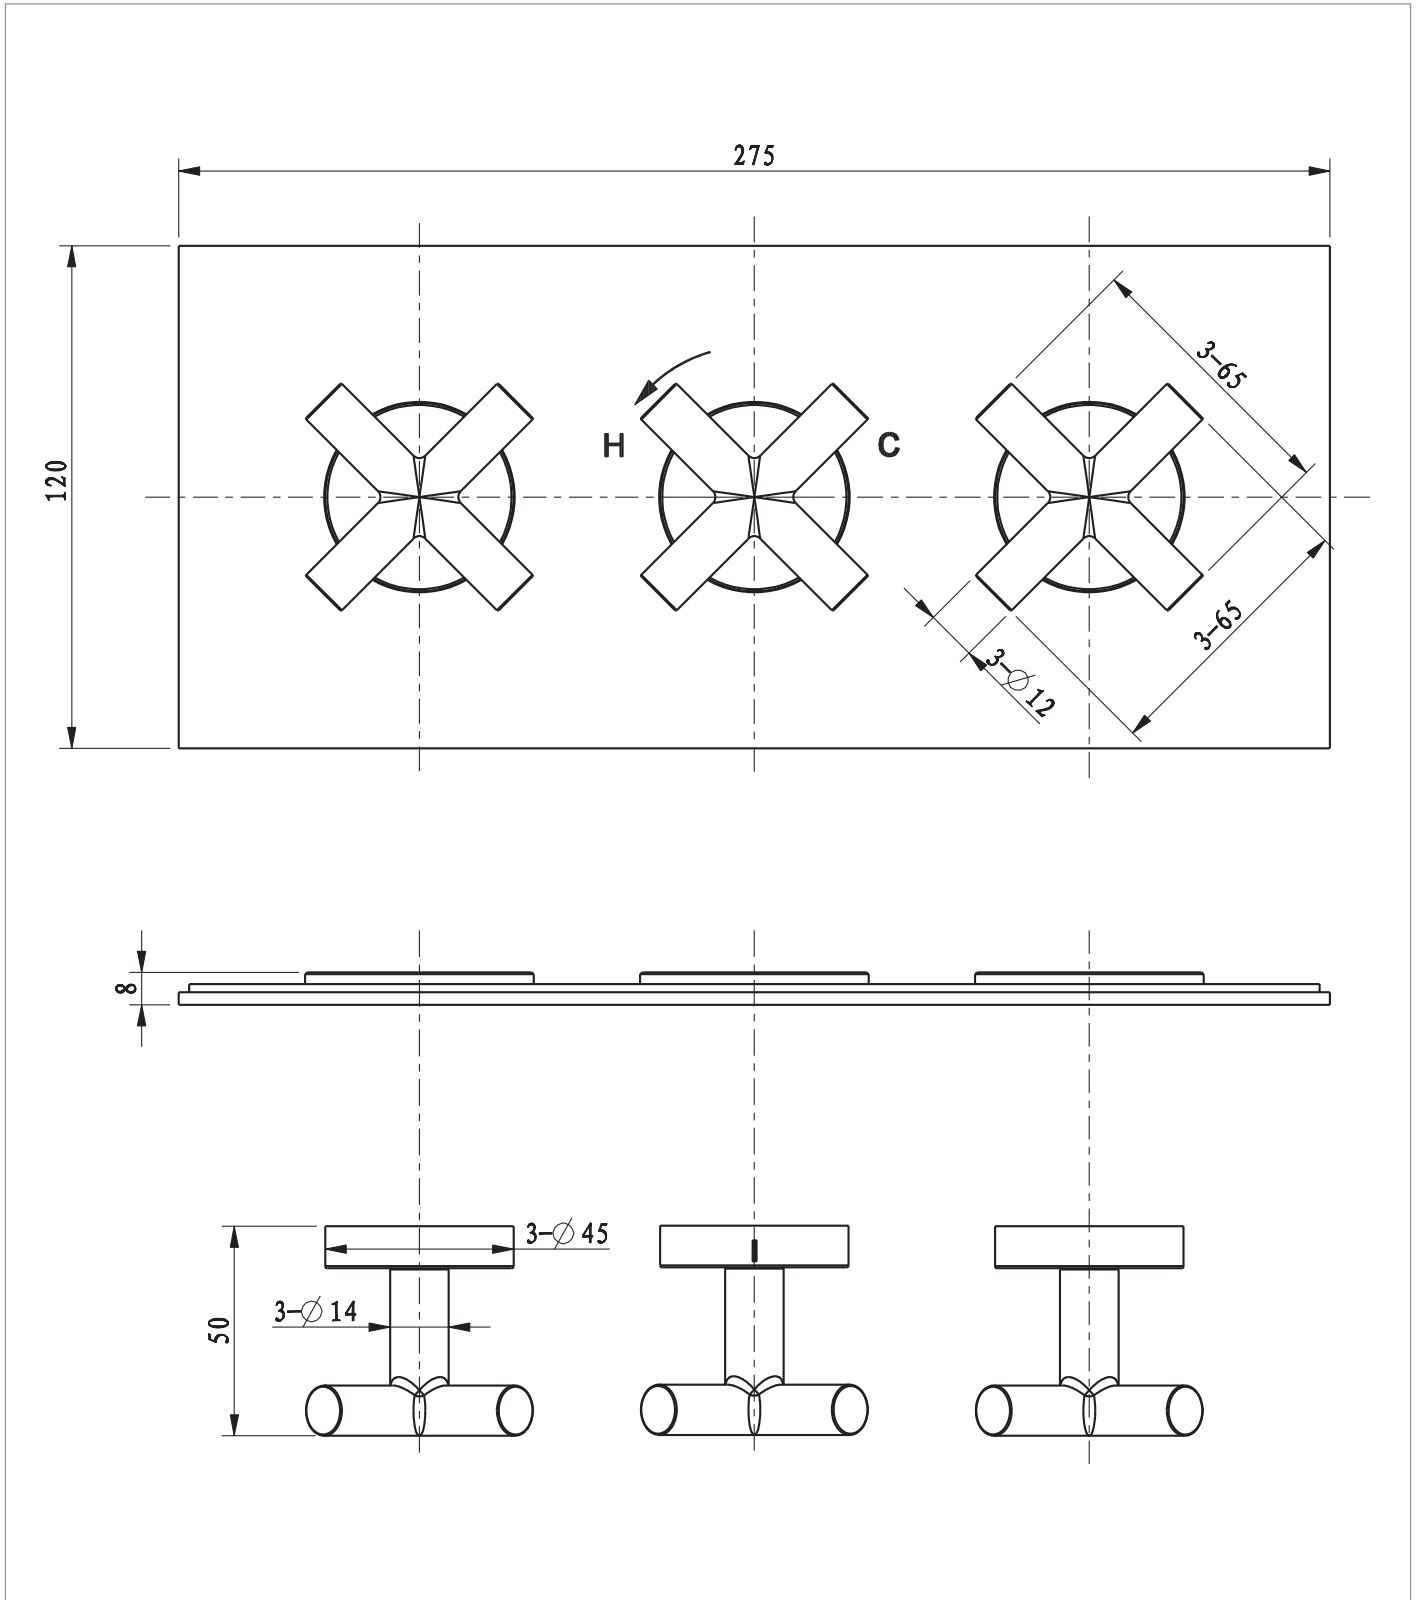

PRODUCT DATA SHEET

PRODUCT CODE

PRC2001LBPF

RANGE

MPRO Crosshead

DESCRIPTION

MPRO Crosshead 3 Handle Trimset
(must be paired with WLBP2001R or
WLBP3001R_V2) Brushed Brass

CATEGORY	Brassware
WARRANTY DETAILS	15 Years
COLOUR	Brushed Brass
FINISH APPLICATION	PVD
PRIMARY MATERIAL	Brass
INSTALL TYPE	Wall Mounted
PRODUCT WIDTH MM	275
PRODUCT HEIGHT MM	120
PRODUCT LENGTH MM	111
PRODUCT DEPTH MM	111
PRODUCT NET WEIGHT KG	1.76

NUMBER OF OUTLETS	2
NUMBER OF FUNCTIONS	2
SWIVEL SPOUT	No
WASTE INCLUDED	No
ANTI-SCALD	No
ENERGY SAVING	No
SHOWER HOSE & HANDSET ARE INCLUDED	No

PRESSURE (BAR)	0.2	0.5	1	2	3	4	5
PRIMARY FLOWRATE							
HANDSET FLOWRATE							
MASSAGE FLOW RATE							
AIR FLOW RATE							
WIRE FLOW RATE							
WATERFALL FLOW RATE							
MIST FLOW RATE							
HANDSPRAY FLOW RATE							

TECHNICAL DIMENSIONS

Dimensions in mm unless otherwise specified.

Tolerances (per material type) apply.

SPARES LIST

Only the parts labelled are available as spares.

SPARES AVAILABLE UPON REQUEST