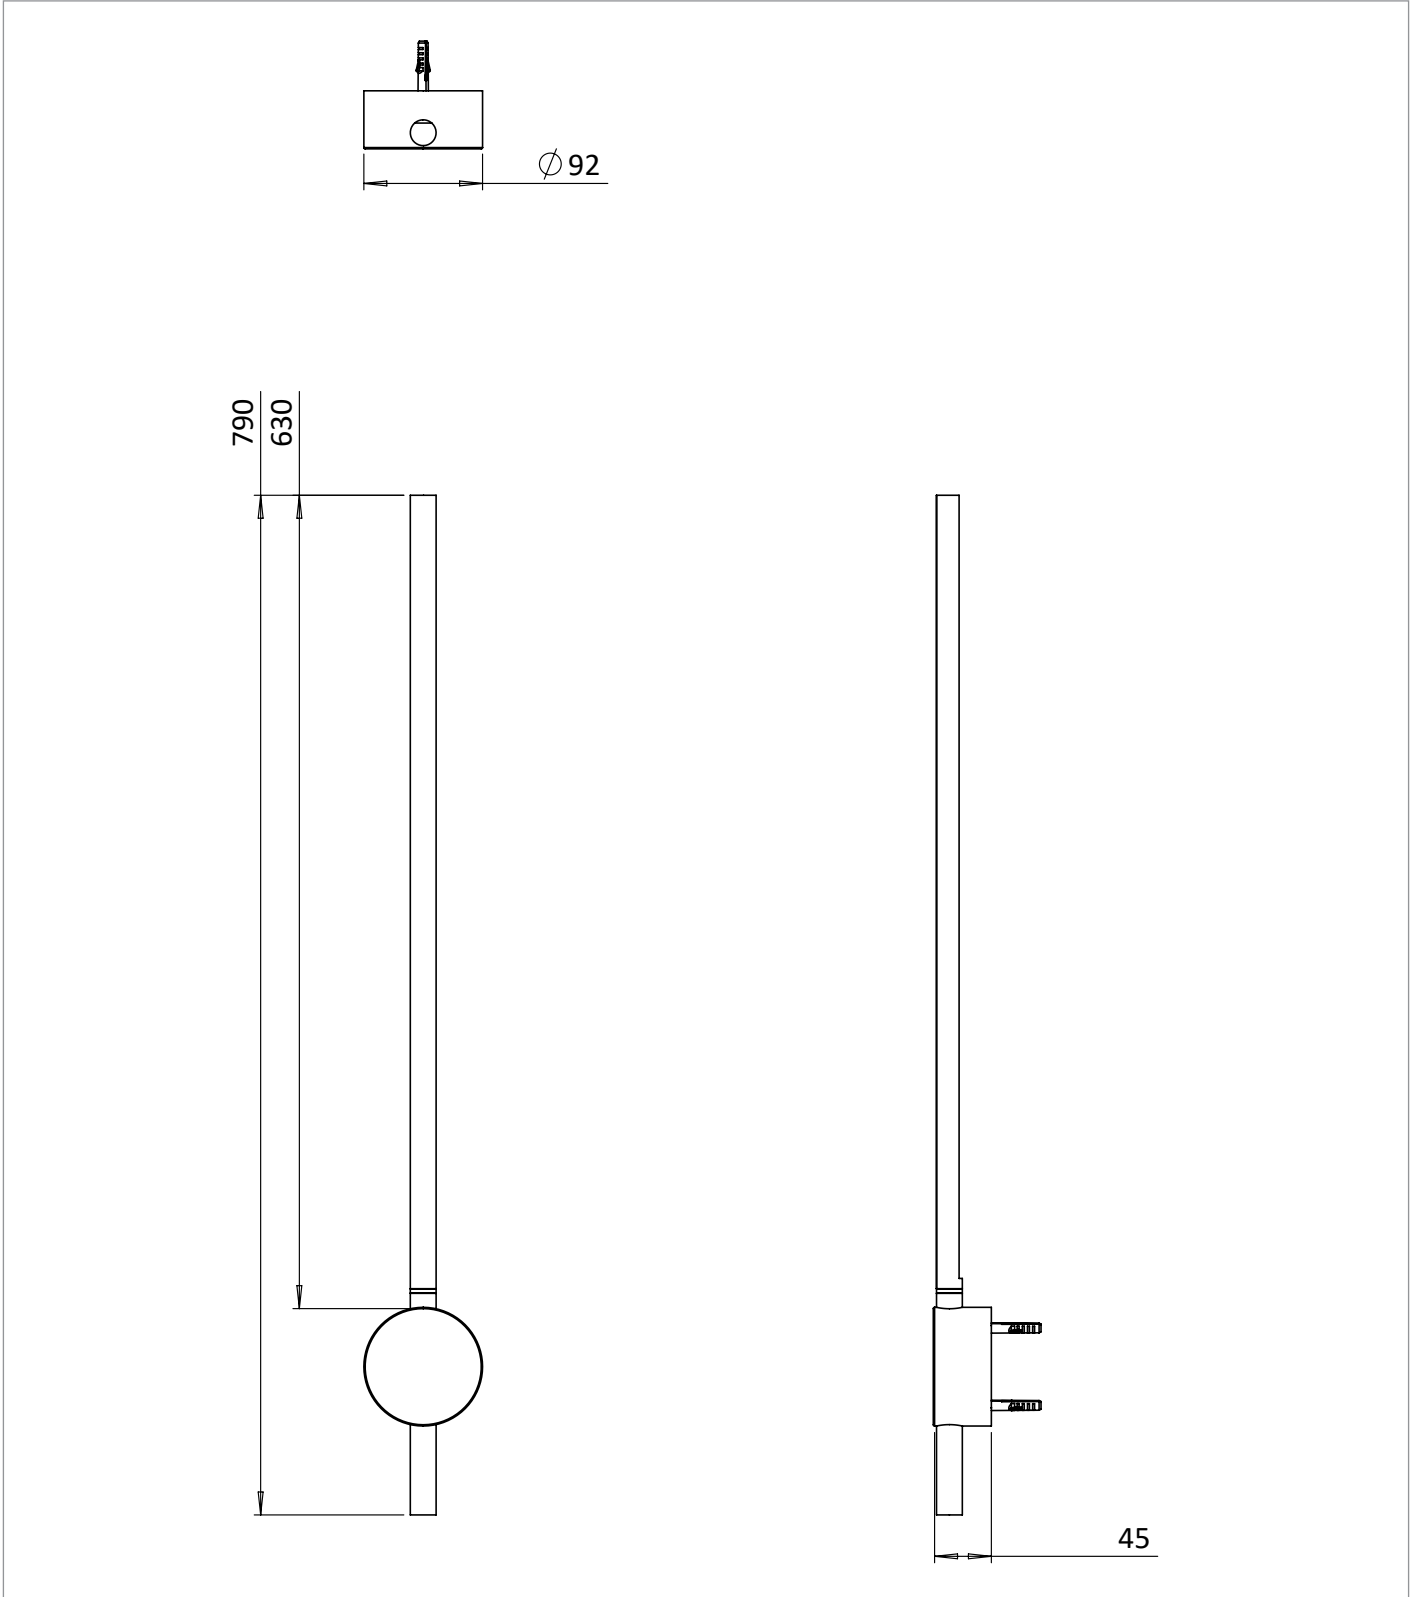

## DESCRIPTION

Tranquil Pillar Light Brushed Brass

WEBSITE LINK [Click Here](#)

CATEGORY	Lighting
WARRANTY DETAILS	5 Years
COLOUR	Brushed Brass
FINISH APPLICATION	Electroplated
PRIMARY MATERIAL	Steel
SECONDARY MATERIAL	Acrylic
INSTALL TYPE	Wall Mounted
PRODUCT WIDTH MM	92
PRODUCT LENGTH MM	790
PRODUCT DEPTH MM	44
PRODUCT NET WEIGHT KG	0.7
STANDARDS	BS EN 60598

IP RATING MIRRORS & CABINETS	IP44
CABLE LENGTH (MM)	203
COLOUR RANGE (K)	3000k
LUMINOUS EFFICACY (LM/W)	90lm/W
COLOUR RENDERING INDEX (RA)	80
ENERGY RATING	F
DIMMABLE	No
LIGHT TYPE	LED
LED WATTAGE	12.4W
DRIVER WATTAGE	26.5W

## TECHNICAL DIMENSIONS

Dimensions in mm unless otherwise specified.

Tolerances (per material type) apply.