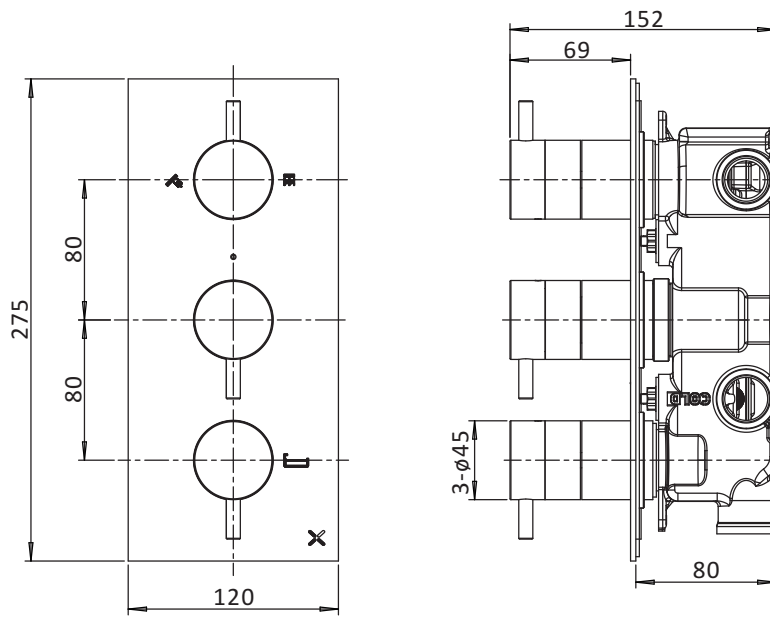

**WEBSITE LINK** [Click Here](#)

---

<b>PRESSURE (BAR)</b>	<b>0.2</b>	<b>0.5</b>	<b>1</b>	<b>2</b>	<b>3</b>	<b>4</b>	<b>5</b>
PRIMARY FLOWRATE							
HANDSET FLOWRATE							
MASSAGE FLOW RATE							
AIR FLOW RATE							
WIRE FLOW RATE							
WATERFALL FLOW RATE							
MIST FLOW RATE							
HANDSPRAY FLOW RATE							

## TECHNICAL DIMENSIONS

Dimensions in mm unless otherwise specified.

Tolerances (per material type) apply.