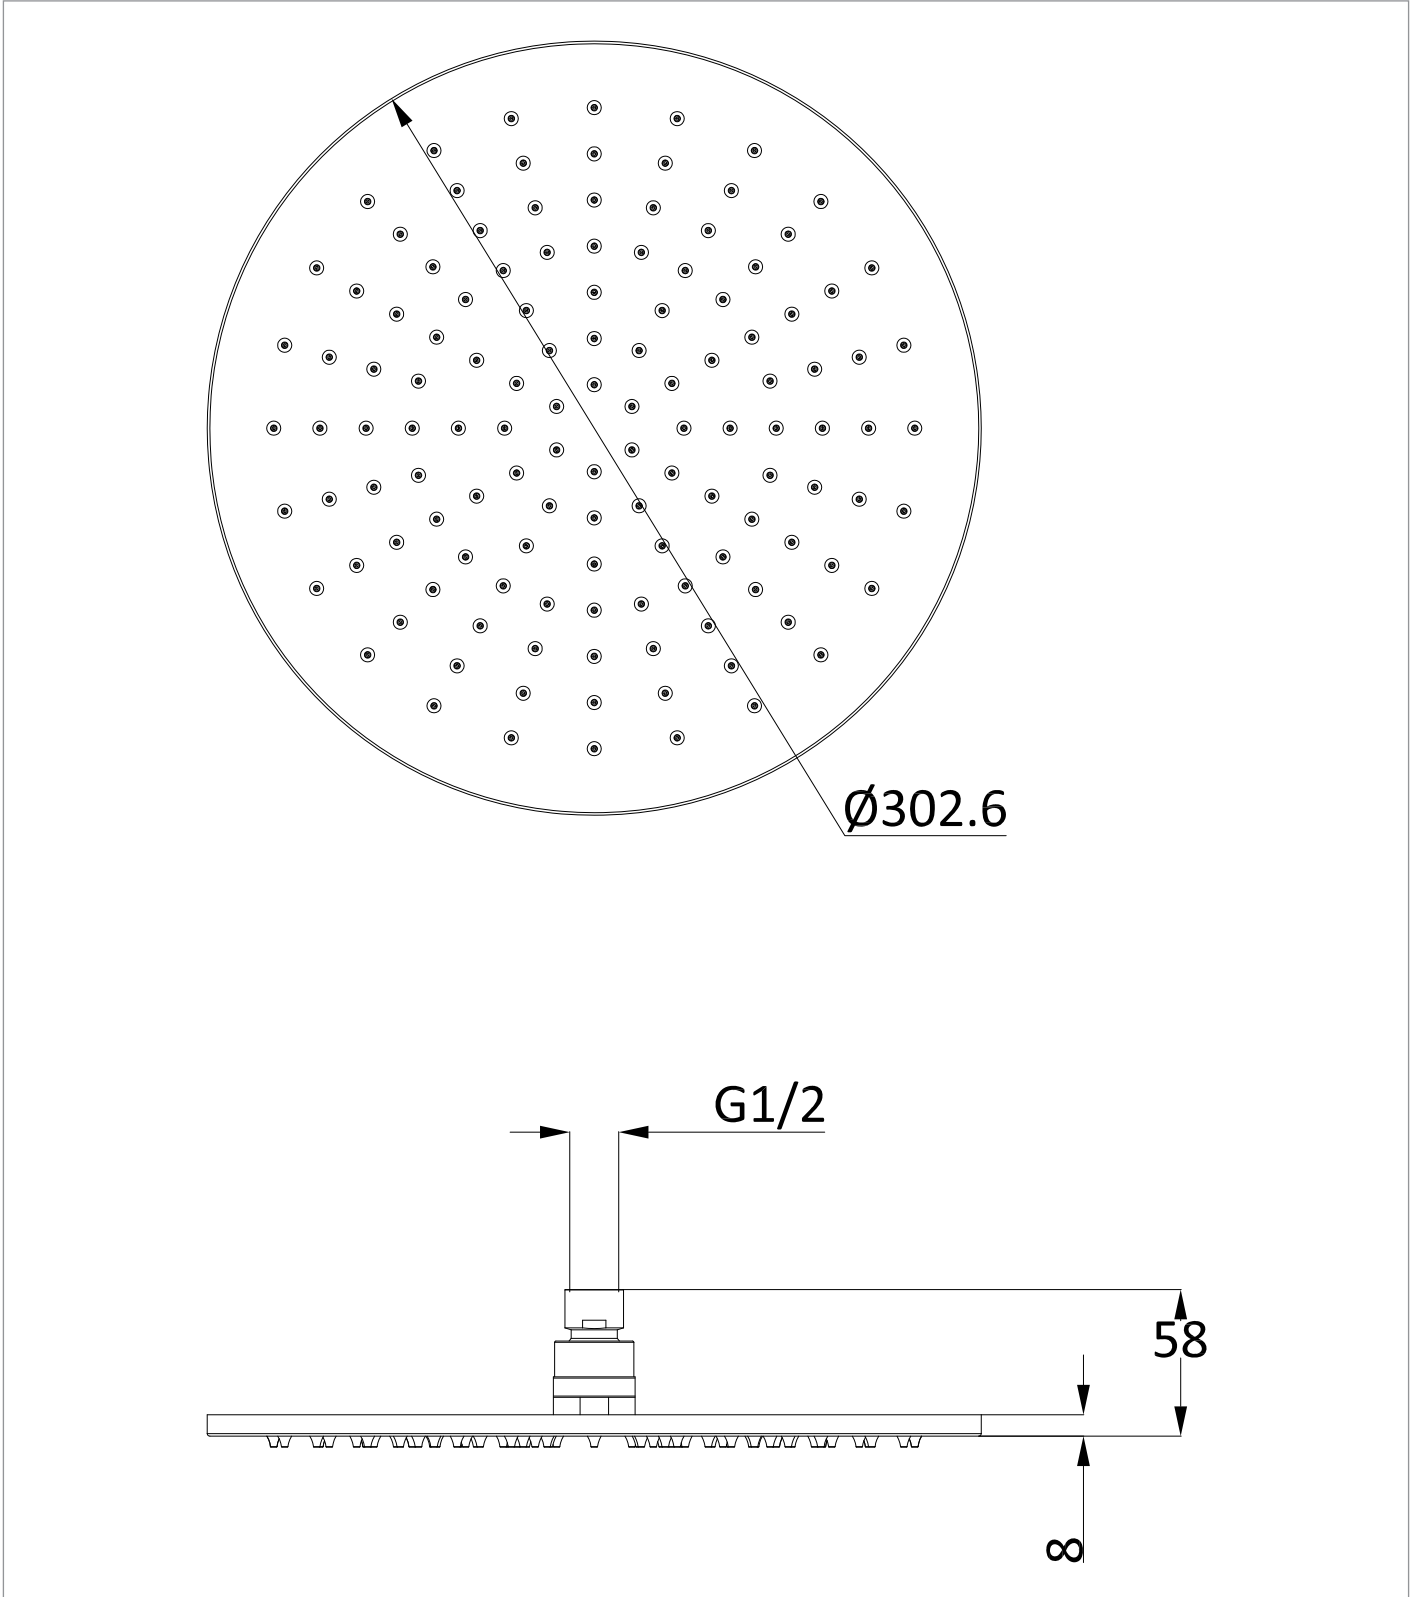

PRODUCT DATA SHEET

PRODUCT CODE

PRO300BZ+

RANGE

MPRO

DESCRIPTION

MPRO 300mm Fixed Head Brushed Bronze

WEBSITE LINK [Click Here](#)

CATEGORY	Brassware
WARRANTY DETAILS	15 Years
COLOUR	BRUSHED BRONZE
FINISH APPLICATION	PVD
PRIMARY MATERIAL	Brass
INSTALL TYPE	Ceiling Mounted
PRODUCT WIDTH MM	300
PRODUCT HEIGHT MM	58
PRODUCT LENGTH MM	300
PRODUCT NET WEIGHT KG	1.9
STANDARDS	BSEN1112:2008

MINIMUM PRESSURE (BAR)	0.5
MAX WORKING PRESSURE (BAR)	5
NUMBER OF OUTLETS	1
INLET CONNECTIONS THREAD	G1/2"
WASTE INCLUDED	No
ANTI-SCALD	No
ENERGY SAVING	No
SHOWER HOSE & HANDSET ARE INCLUDED	No

PRESSURE (BAR)	0.2	0.5	1	2	3	4	5
PRIMARY FLOWRATE		7	10	13	16	20	
HANDSET FLOWRATE							
MASSAGE FLOW RATE							
AIR FLOW RATE							
WIRE FLOW RATE							
WATERFALL FLOW RATE							
MIST FLOW RATE							
HANDSPRAY FLOW RATE							

TECHNICAL DIMENSIONS

Dimensions in mm unless otherwise specified.

Tolerances (per material type) apply.

SPARES LIST

Only the parts labelled are available as spares.

NO SPARES AVAILABLE