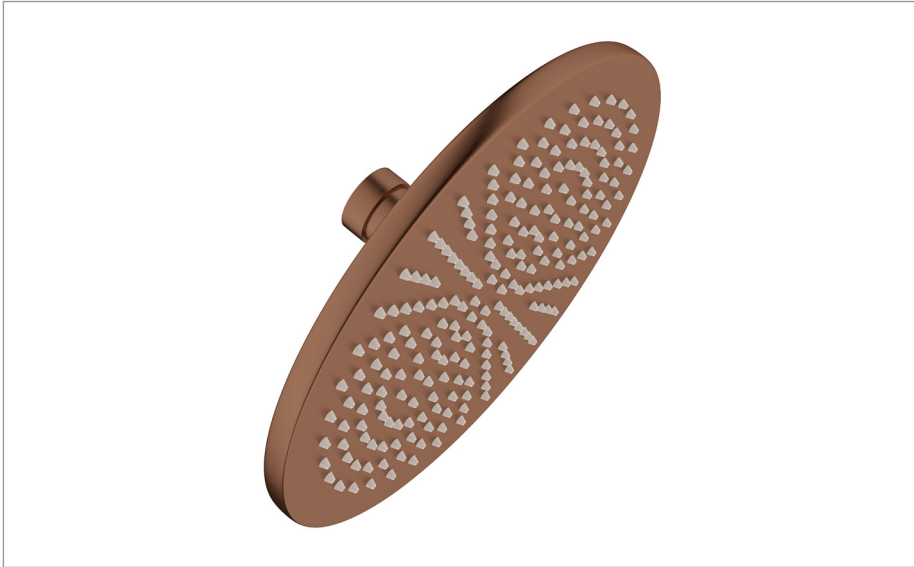

PRODUCT DATA SHEET

PRODUCT CODE

PRO300BZ+

RANGE

MPRO

DESCRIPTION

MPRO 300mm Fixed Head Brushed Bronze

WEBSITE LINK [Click Here](#)

CATEGORY	Brassware
WARRANTY DETAILS	15 Years
COLOUR	BRUSHED BRONZE
FINISH APPLICATION	PVD
PRIMARY MATERIAL	Brass
INSTALL TYPE	Ceiling Mounted
PRODUCT WIDTH MM	300
PRODUCT HEIGHT MM	58
PRODUCT LENGTH MM	300
PRODUCT NET WEIGHT KG	1.9
STANDARDS	BSEN1112:2008