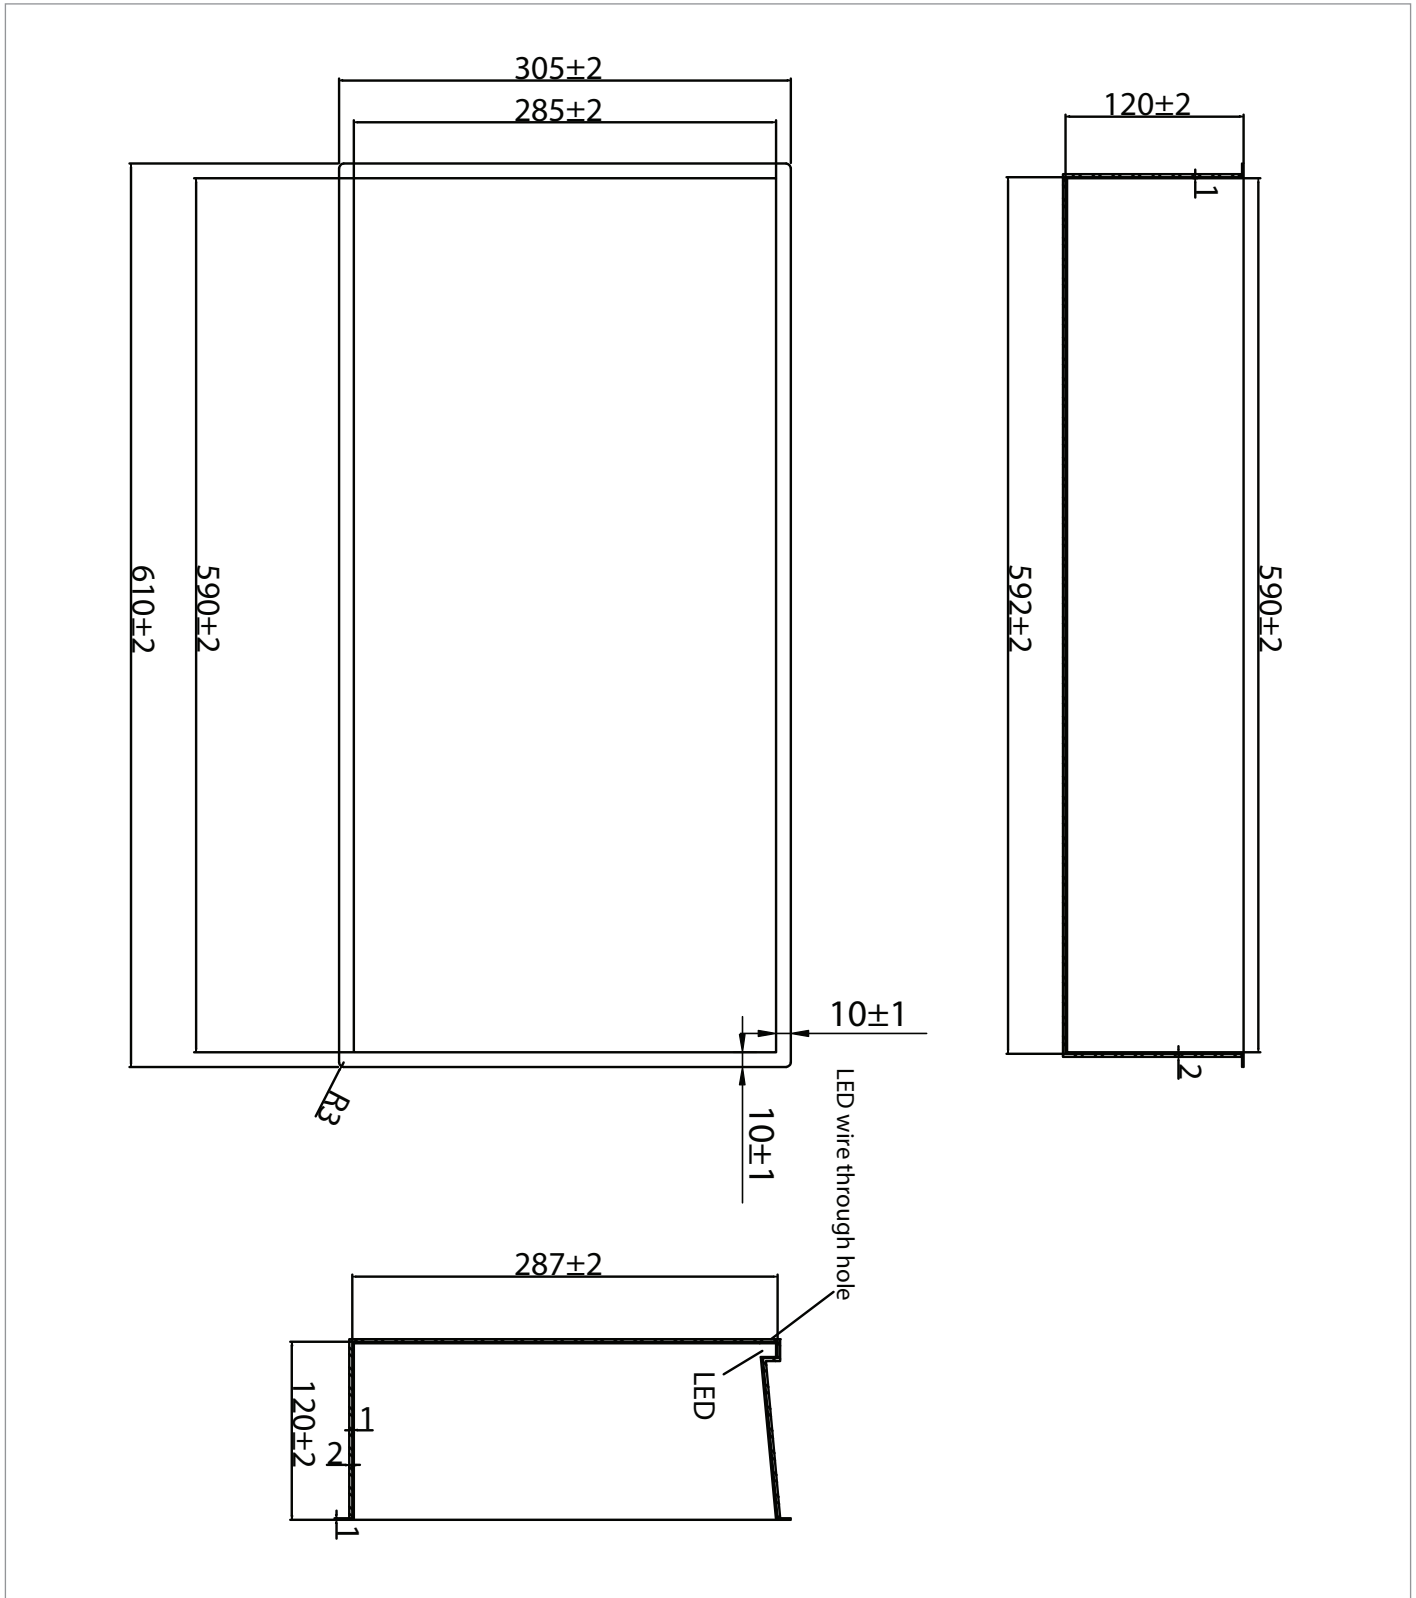

TECHNICAL DIMENSIONS

Dimensions in mm unless otherwise specified.

Tolerances (per material type) apply.