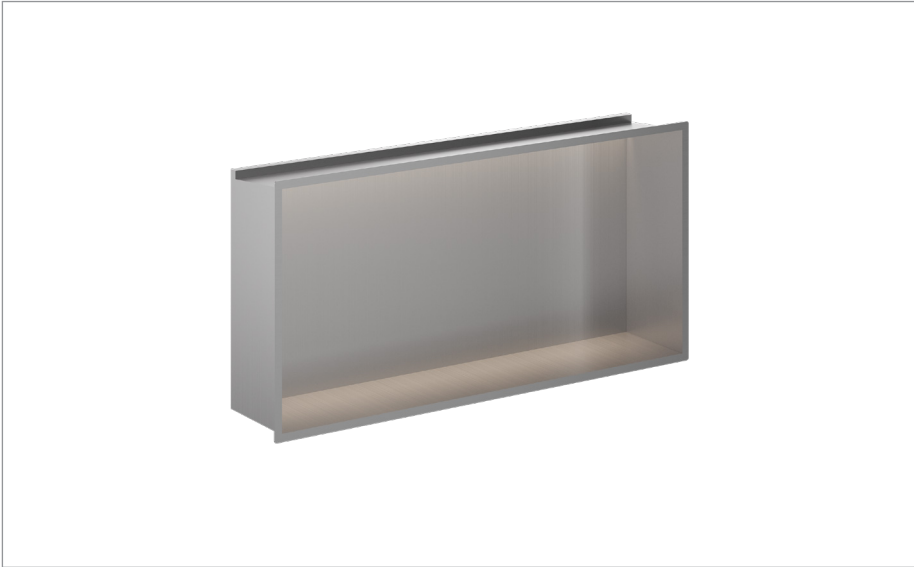

PRODUCT DATA SHEET

PRODUCT CODE

NI305610LV

RANGE

Niches

DESCRIPTION

Niches 610 x 305mm with LED Light Strip Brushed Stainless

WEBSITE LINK [Click Here](#)

CATEGORY	Accessories
WARRANTY DETAILS	15 Years
COLOUR	Brushed Stainless
FINISH APPLICATION	PVD
PRIMARY MATERIAL	304 Stainless Steel
INSTALL TYPE	Wall Mounted
PRODUCT WIDTH MM	610
PRODUCT HEIGHT MM	305
PRODUCT DEPTH MM	120
PRODUCT NET WEIGHT KG	3.3

IP RATING	IPx4 complied
CABLE LENGTH (MM)	1000
COLOUR RANGE (K)	3000
ENERGY RATING	F
SWITCH TYPE	Mains Wired
DIMMABLE	No
LIGHT TYPE	LED
LED WATTAGE	13.6
DRIVER WATTAGE	20

TECHNICAL DIMENSIONS

Dimensions in mm unless otherwise specified.