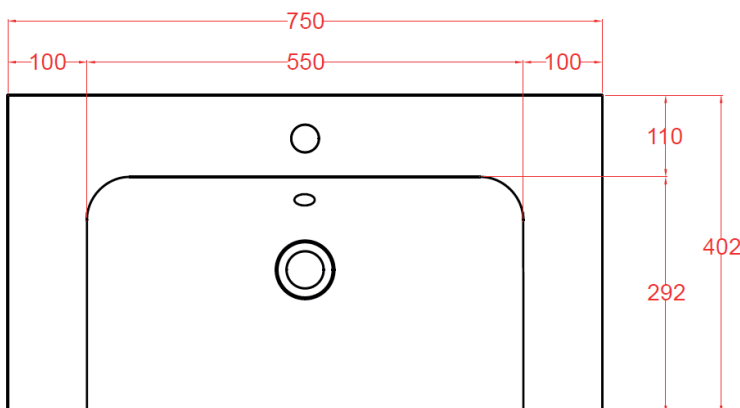

Measurements in millimetres mm

Information updated May 2019

Tel 0345 873 8840

crosswater[™]

ARENA 700mm Basin

TECHNICAL DATA

CODE No	AN0711SCW Single tap hole AN0710SCW No tap hole
Compatible with:	AN7000Dxx
Recommended use	Domestic, hotel, residential
Material	Fine Fire Clay
Standards	EN 14688 – CL 0 EN31
Required Fitting:	BSW0103WG Click Clack Basin waste with Ceramic Cover
Colour	White only
Specification	1 centre tap hole or no tap hole Over flow, including chrome overflow cover
Fixing	Wall Mounted/on furniture carcass
Weight	17.4kg
Warranty	15 years

SPECIFICATION

Furniture/Wall hung basin

EN 31/EN 14688 – CL 0

Dimensions w 750 x d 402 x h 35mm

Special feature: overflow channel glazed

Overflow Colour options:

MPROOVM	Matt
MPOOVF	Brushed Brass
MPOOVV	Stainless Steel Effect

Sizes detailed could have a variation of about +/-5 % due to the changes to material characteristics during the firing processes. Exact measurements for individual installations can only be taken from the finished ceramic