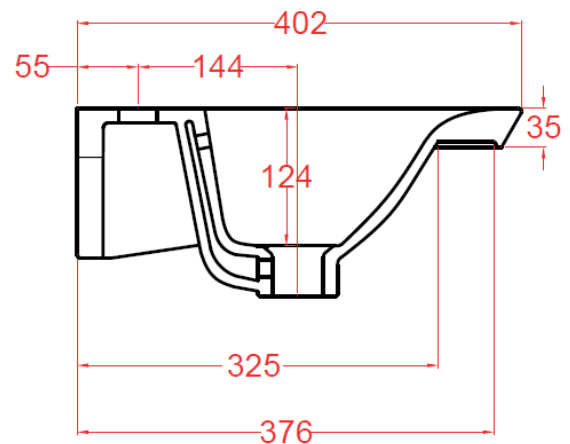

Measurements in millimetres mm

Information updated May 2019

Tel 0345 873 8840

crosswater[™]

ARENA 700mm Basin

TECHNICAL DATA

CODE No	AN0711SCW Single tap hole AN0710SCW No tap hole
Compatible with:	AN7000Dxx
Recommended use	Domestic, hotel, residential
Material	Fine Fire Clay
Standards	EN 14688 – CL 0 EN31
Required Fitting:	BSW0103WG Click Clack Basin waste with Ceramic Cover
Colour	White only
Specification	1 centre tap hole or no tap hole Over flow, including chrome overflow cover
Fixing	Wall Mounted/on furniture carcass
Weight	17.4kg
Warranty	15 years

SPECIFICATION

Furniture/Wall hung basin

EN 31/EN 14688 – CL 0

Dimensions w 750 x d 402 x h 35mm

Special feature: overflow channel glazed

Overflow Colour options:

MPROOVM	Matt
MPOOVF	Brushed Brass
MPOOVV	Stainless Steel Effect

Sizes detailed could have a variation of about +/-5 % due to the changes to material characteristics during the firing processes. Exact measurements for individual installations can only be taken from the finished ceramic