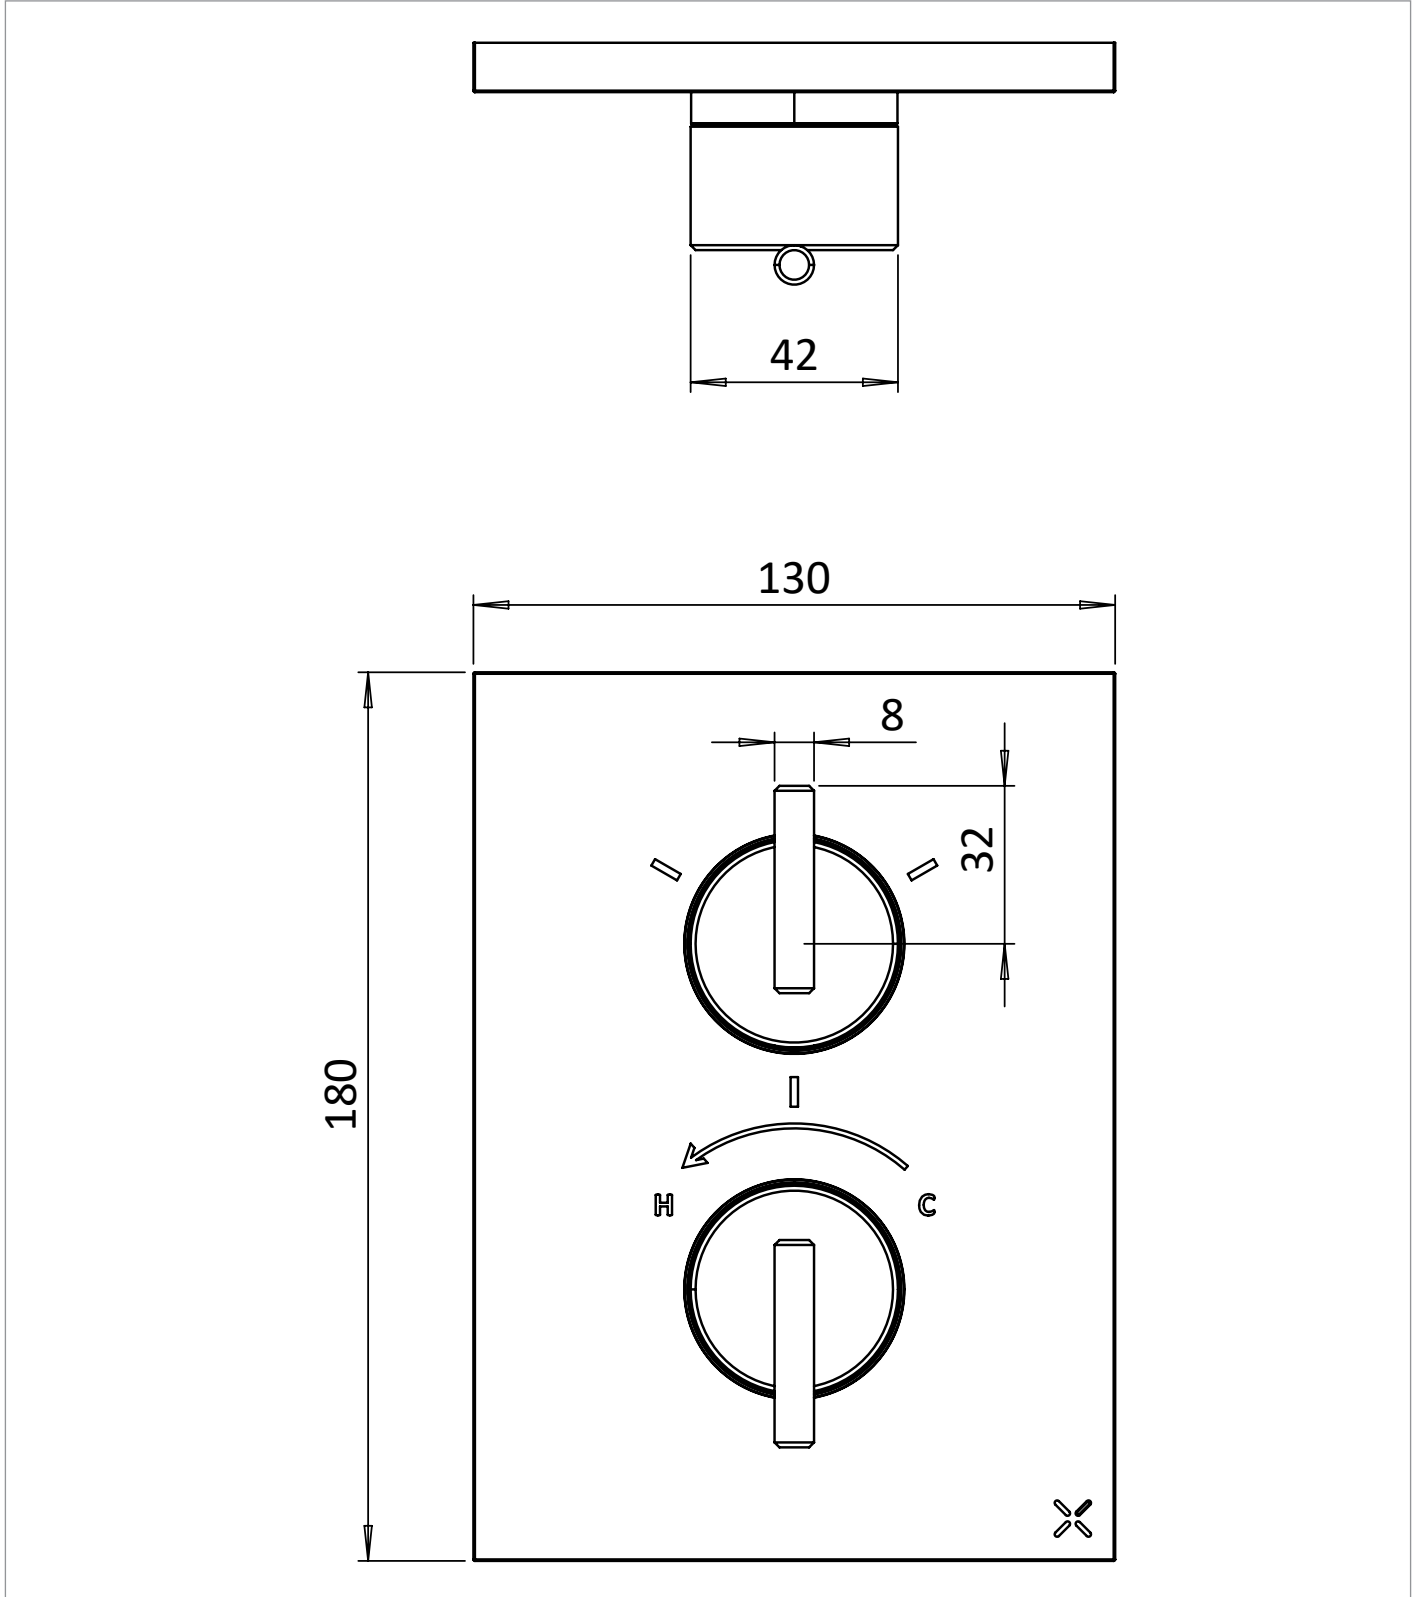

## DESCRIPTION

3ONE6 Lever Crossbox 3 Outlet Trim & Valves Stainless Brushed Brass Effect

WEBSITE LINK [Click Here](#)

CATEGORY	Brassware
WARRANTY DETAILS	15 Years
COLOUR	Brushed Brass Effect
FINISH APPLICATION	PVD
PRIMARY MATERIAL	316 Stainless Steel
INSTALL TYPE	Wall Mounted
PRODUCT WIDTH MM	130
PRODUCT HEIGHT MM	115
PRODUCT LENGTH MM	180
PRODUCT NET WEIGHT KG	2.66
STANDARDS	EN 1111:2017

MINIMUM PRESSURE (BAR)	0.5
MAX WORKING PRESSURE (BAR)	5
NUMBER OF OUTLETS	3
NUMBER OF FUNCTIONS	3
HEADWORK	Vernet VT28
INLET CONNECTIONS THREAD	G1/2"
OUTLET CONNECTIONS THREAD	G1/2"
WASTE INCLUDED	No
ANTI-SCALD	Yes
ENERGY SAVING	No
SHOWER HOSE & HANDSET ARE INCLUDED	No

## TECHNICAL DIMENSIONS

Dimensions in mm unless otherwise specified.

Tolerances (per material type) apply.