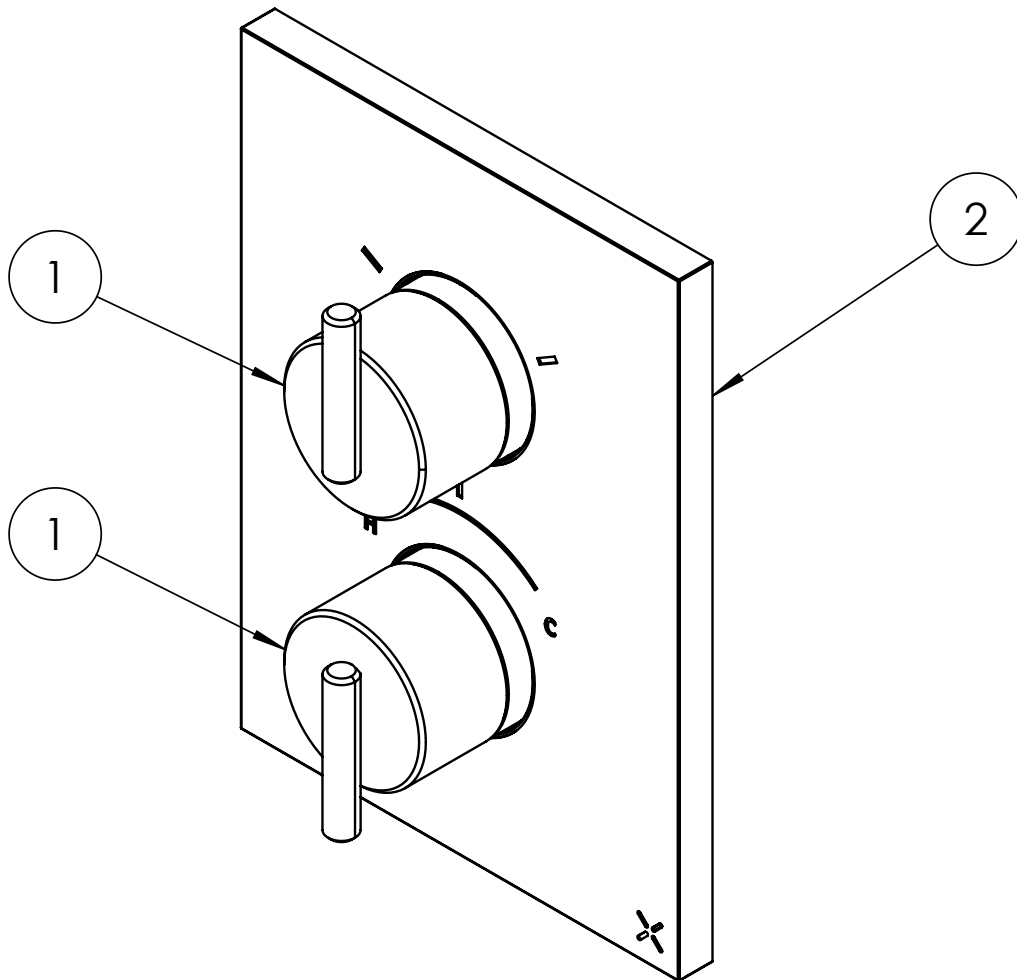

## TECHNICAL DIMENSIONS

Dimensions in mm unless otherwise specified.

Tolerances (per material type) apply.

## SPARES LIST

Only the parts labelled are available as spares.

NUMBER	PART CODE	DESCRIPTION
1	E005090.310HESC	Handles and rods 3ONE6 Lever Brushed Stainless Steel
	E005090.382HESC	Handles and rods 3ONE6 Lever Brushed Brass
	E005090.393HESC	Handles and rods 3ONE6 Lever T Finish
2	E034003.310ZMSC	Plate for 3ONE6 3 Ways (TLCB2500LBPS ) Brushed Stainless Steel
	E034003.382ZMSC	Plate for 3ONE6 3 Ways (TLCB2500LBPSF ) Brushed Brass
	E034003.393ZMSC	Plate for 3ONE6 3 Ways (TLCB2500LBPST ) Brushed Stainless Slate