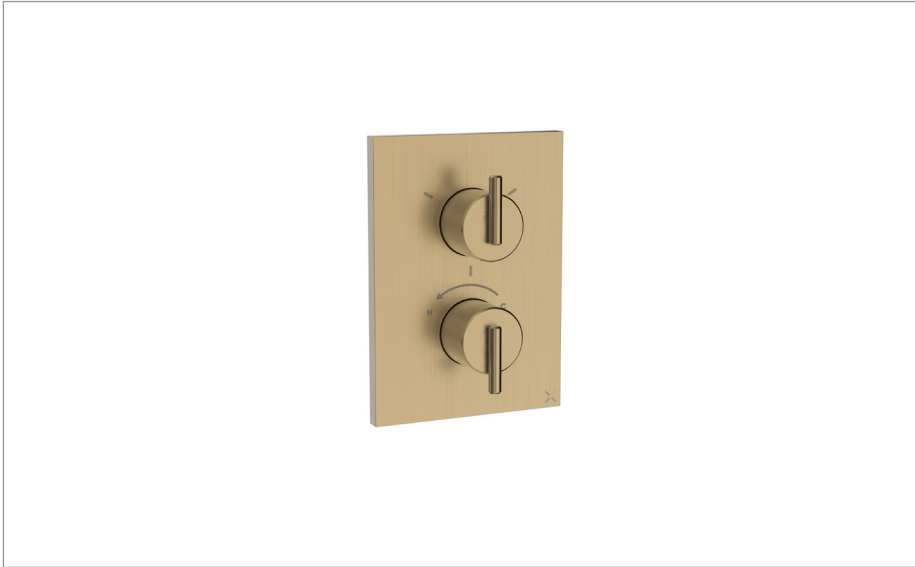

## PRODUCT CODE

TLCB2500LBPSF

## RANGE

Crossbox

## DESCRIPTION

3ONE6 Lever Crossbox 3 Outlet Trim & Valves Stainless Brushed Brass Effect

WEBSITE LINK [Click Here](#)

CATEGORY	Brassware
WARRANTY DETAILS	15 Years
COLOUR	Brushed Brass Effect
FINISH APPLICATION	PVD
PRIMARY MATERIAL	316 Stainless Steel
INSTALL TYPE	Wall Mounted
PRODUCT WIDTH MM	130
PRODUCT HEIGHT MM	115
PRODUCT LENGTH MM	180
PRODUCT NET WEIGHT KG	2.66
STANDARDS	EN 1111:2017