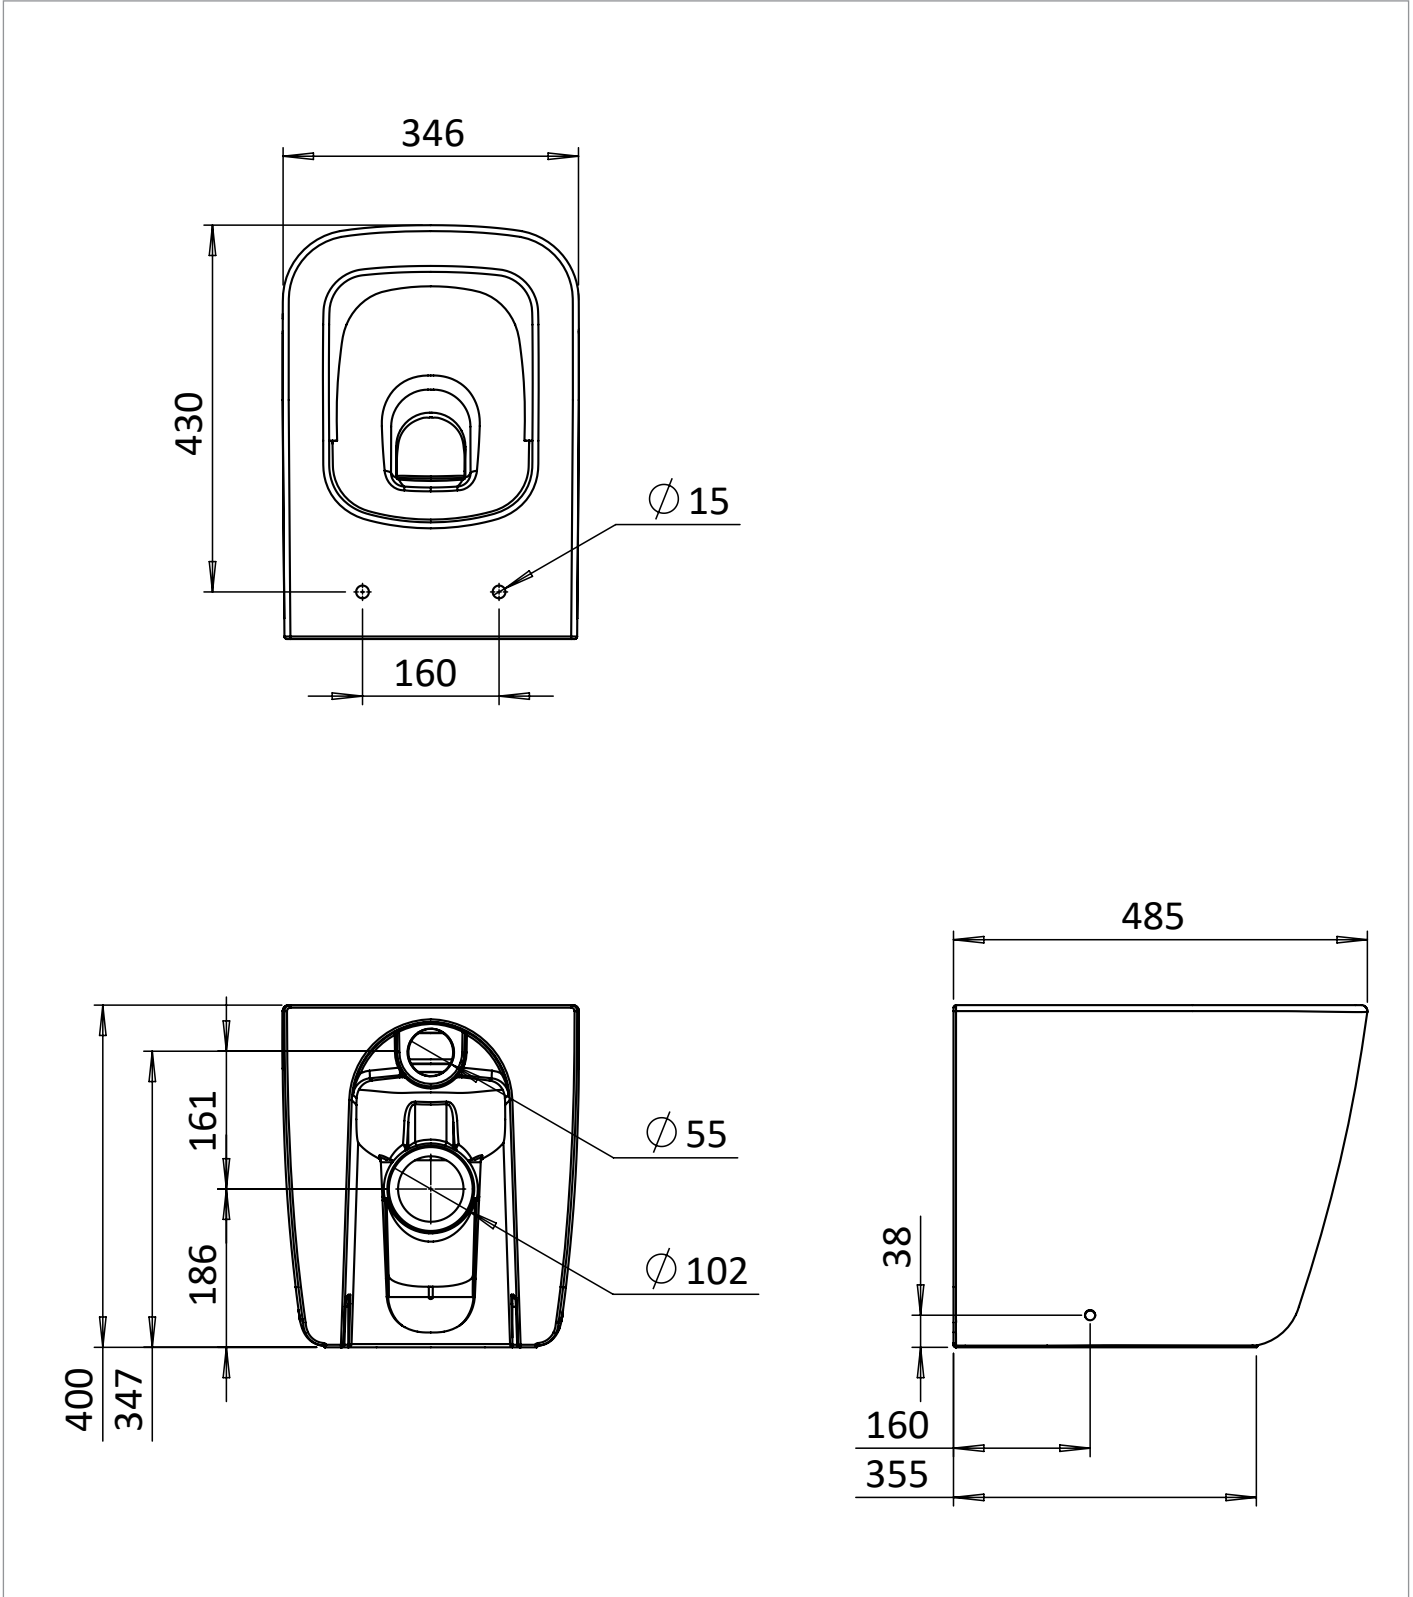

PRODUCT DATA SHEET

PRODUCT CODE

LB6117CWM

RANGE

Libra

DESCRIPTION

Libra Back to Wall Toilet Matt White

WEBSITE LINK [Click Here](#)

CATEGORY	Sanitaryware
WARRANTY DETAILS	Lifetime
COLOUR	Matt White
FINISH APPLICATION	Glazed
PRIMARY MATERIAL	Fine Fire Clay
INSTALL TYPE	Wall Mounted
PRODUCT WIDTH MM	346
PRODUCT HEIGHT MM	400
PRODUCT DEPTH MM	485
PRODUCT NET WEIGHT KG	33.9
STANDARDS	EN 997, EN 33

FIXINGS INCLUDED	Yes
RIM TYPE	Rimless
FLUSH VOLUME	4,5 lt
FIXING TYPE	Exposed Floor Fixing
TRAP TYPE	P-Trap

TECHNICAL DIMENSIONS

Dimensions in mm unless otherwise specified.

Tolerances (per material type) apply.