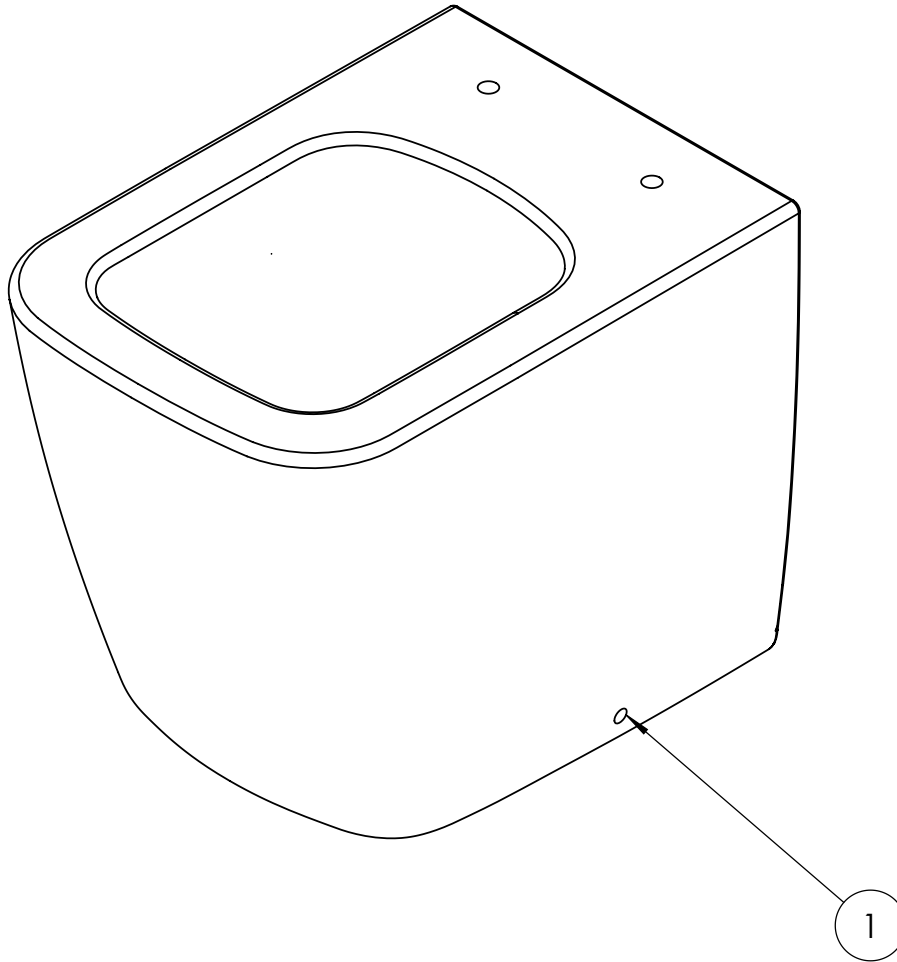

SPARES LIST

Only the parts labelled are available as spares.

NUMBER	PART CODE	DESCRIPTION
1	BTWCOVERS_LIBRA	Libra BTW Floor Fixing Cover Caps White