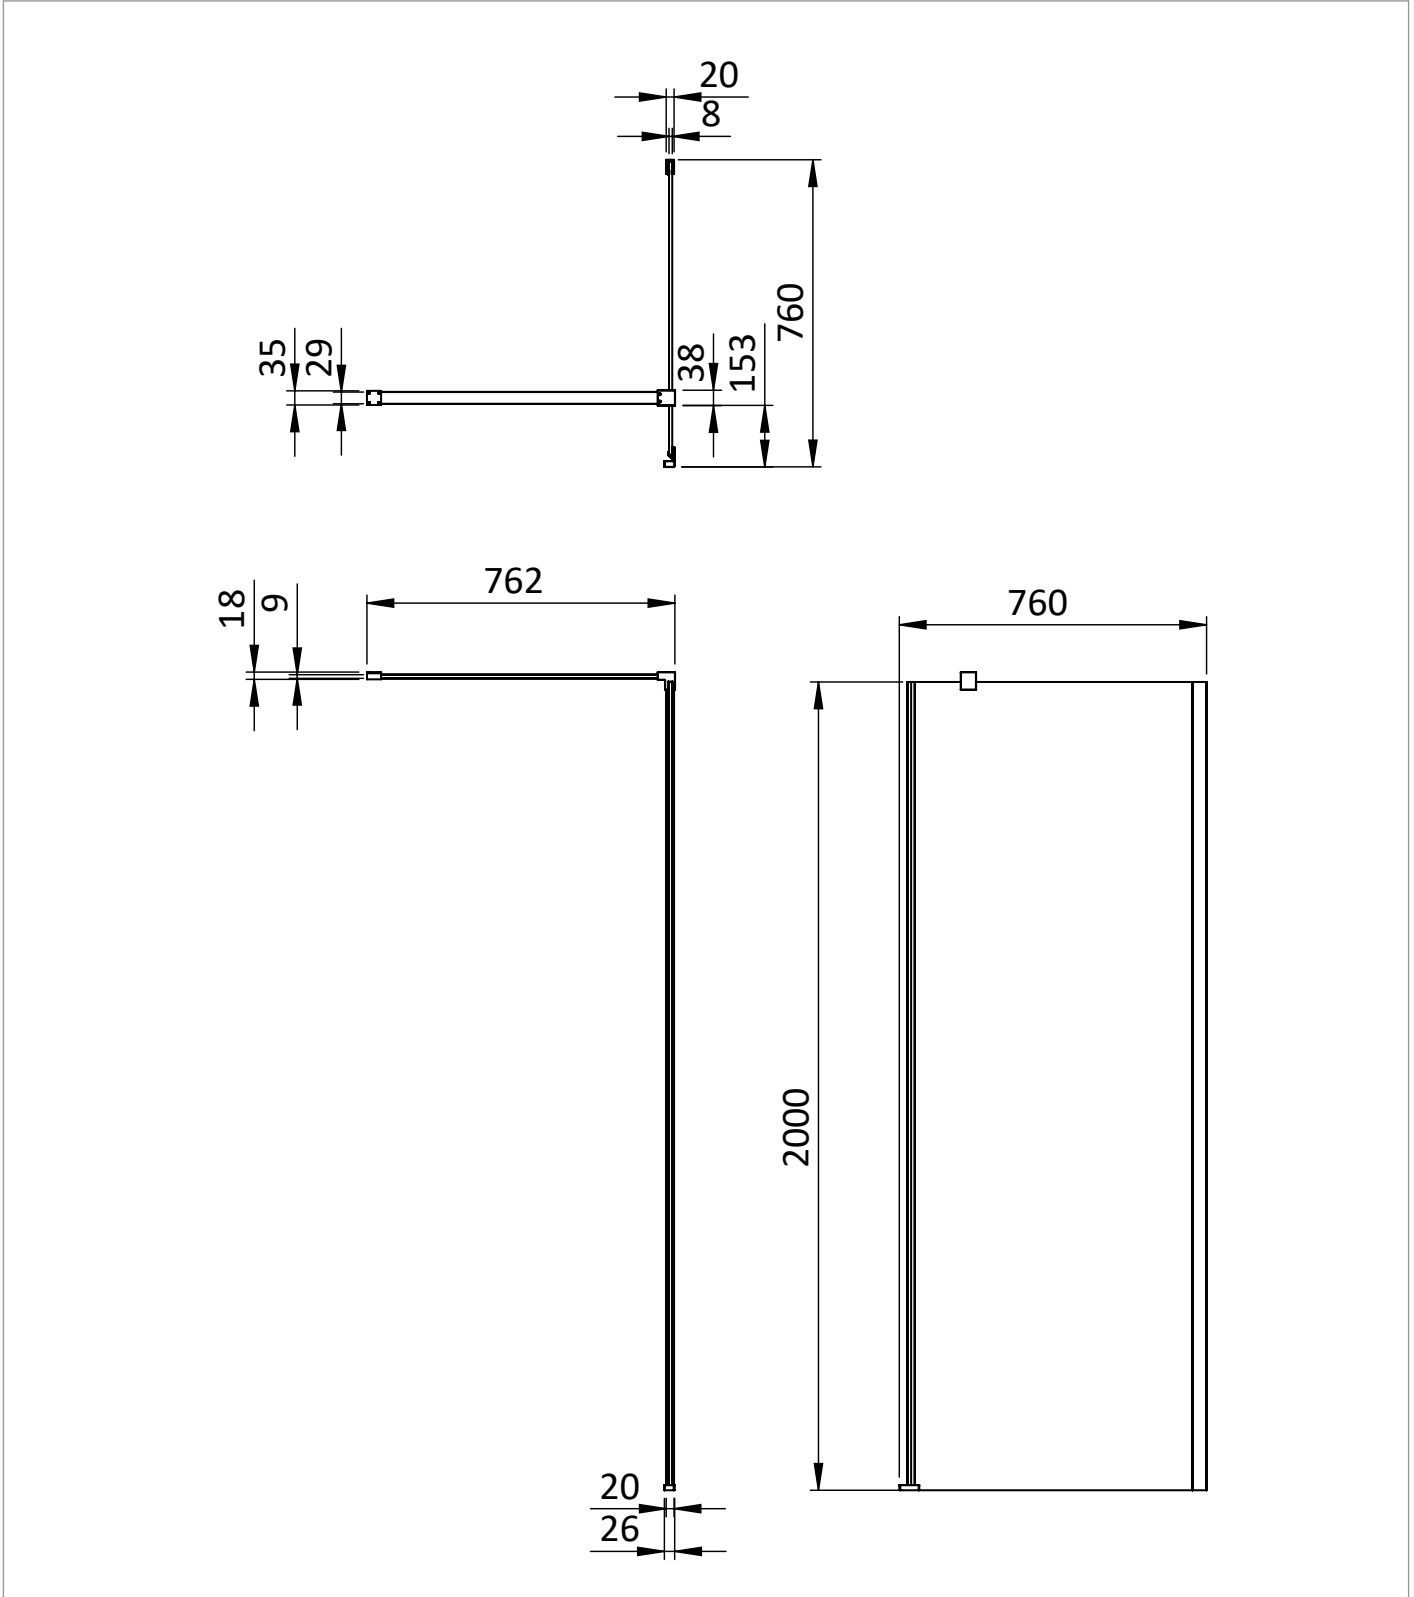

PRODUCT DATA SHEET

PRODUCT CODE

AUHDSpsc0800

RANGE

Asura

DESCRIPTION

Asura 8mm Side Panel for Hinged Door
800 Polished Stainless

WEBSITE LINK [Click Here](#)

CATEGORY	Showering
WARRANTY DETAILS	Lifetime
COLOUR	Polished Stainless Steel
FINISH APPLICATION	Polished
PRIMARY MATERIAL	Glass
SECONDARY MATERIAL	304 Stainless Steel
INSTALL TYPE	Wall Mounted
PRODUCT WIDTH MM	760
PRODUCT HEIGHT MM	2000
PRODUCT NET WEIGHT KG	33
STANDARDS	EN14428

HANDING SHOWERING	Universal
GLASS THICKNESS	8mm
EASY CLEAN	Yes
MAGNETIC DOOR STRIPS	No
POWER SHOWER PROOF	Yes
NUMBER OF DOORS	0
SOFT CLOSING DOORS	No
SAFETY GLASS	Yes
REMOVABLE SEALS	Yes
QUICK RELEASE ROLLERS	No
WET ROOM COMPATIBLE	Yes
DOOR A INFORMATION	Side Panel

TECHNICAL DIMENSIONS

Dimensions in mm unless otherwise specified.

Tolerances (per material type) apply.

SPARES LIST

Only the parts labelled are available as spares.

NUMBER	PART CODE	DESCRIPTION
1	AU00017B	Asura Side Panel for Hinged Door Blister pack Matt Black
	AU00017BZ	Asura Side Panel for Hinged Door Blister pack Brushed Bronze
	AU00017F	Asura Side Panel for Hinged Door Blister pack Brushed brass
	AU00017S	Asura Side Panel for Hinged Door Blister pack Polished stainless steel
	AU00017T	Asura Side Panel for Hinged Door Blister pack Slate
	AU00017V	Asura Side Panel for Hinged Door Blister pack Brushed Stainless steel