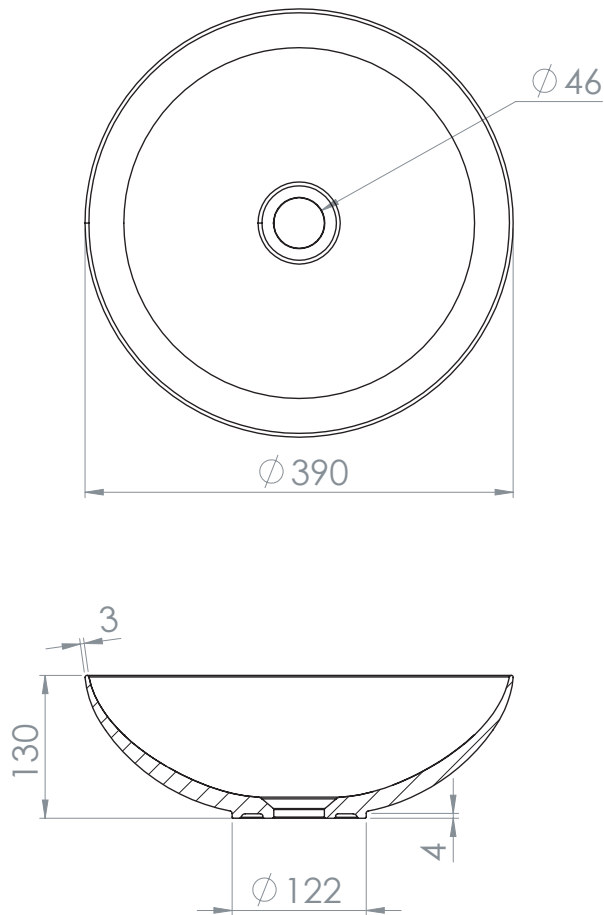

PRODUCT DATA SHEET

PRODUCT CODE
CT4140UCW

RANGE
COUNTER

DESCRIPTION
Circus 390mm Basin White No Overflow

COLOUR	White
COLOUR CODE/ REFERENCE	European White
MATERIAL	Vitreous China
STANDARDS	EN 31/EN 14688 - CL00
INSTALLATION TYPE	Counter
DOP CLASS	CLASS 0 - 01/2021
BASIN WASTE SIZE	45mm
OVERFLOW	No
WEIGHT	6.5kg
WARRANTY	10 Years

TECHNICAL DIMENSIONS

Dimensions in mm unless otherwise specified.

Tolerances (per material type) apply.

V10522