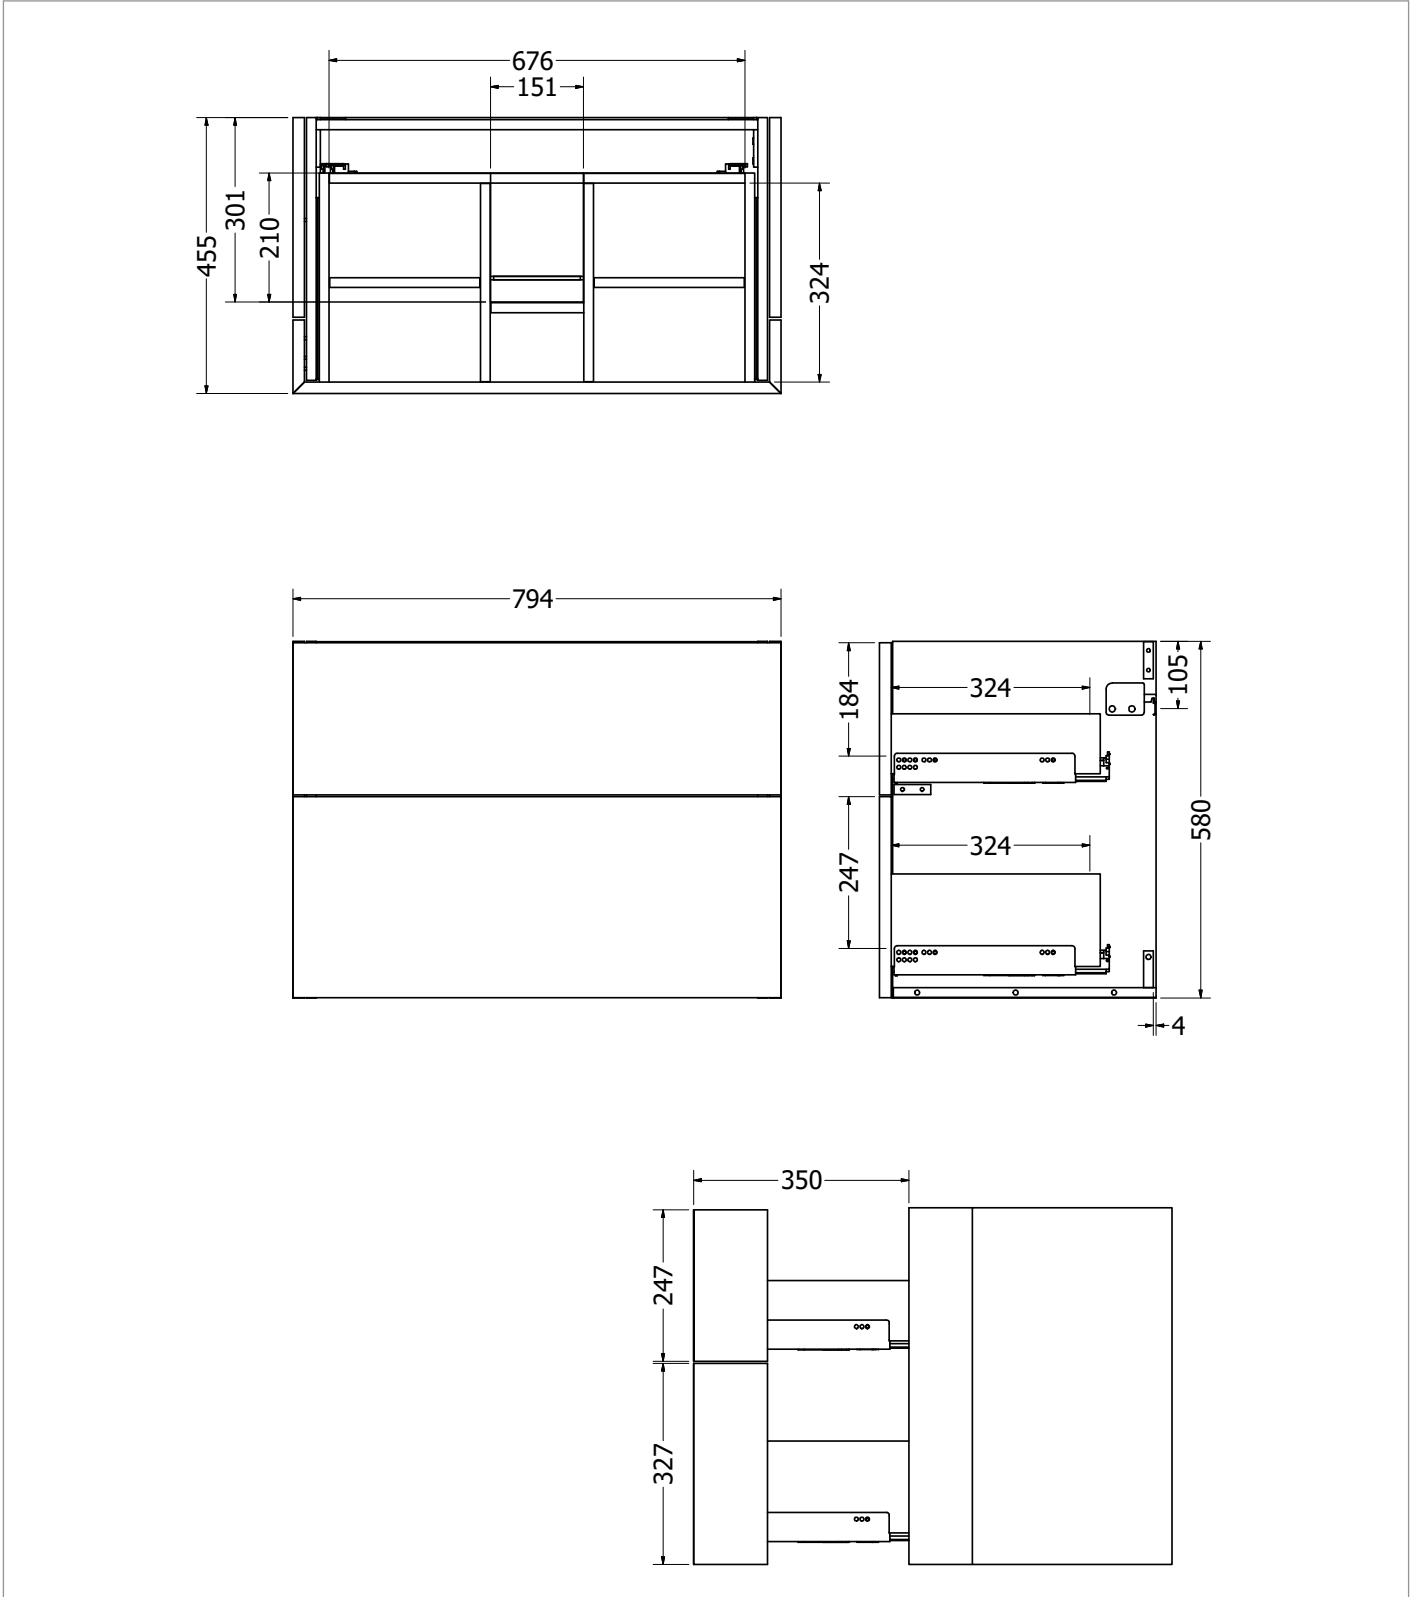

PRODUCT DATA SHEET

PRODUCT CODE

AV800DWHSGR

RANGE

Avenue

DESCRIPTION

Avenue Two Drawer Wall Hung Vanity
800mm Sage Green

WEBSITE LINK [Click Here](#)

CATEGORY	Furniture
WARRANTY DETAILS	10 Years
COLOUR	SAGE GREEN
FINISH APPLICATION	Unlacquered
PRIMARY MATERIAL	MFC
SECONDARY MATERIAL	MDF
INSTALL TYPE	Wall Mounted
PRODUCT WIDTH MM	794
PRODUCT HEIGHT MM	580
PRODUCT DEPTH MM	455
PRODUCT NET WEIGHT KG	35

COLOUR CODE / REFERENCE	S5010-G30Y
DRAWER BOX	Wood
DRAWER RUNNERS	BLUM
DRAWER EXTENSION	Yes
DRAWER ADJUSTMENT	3 way
WALL HANGERS	Yes
ADJUSTABLE FEET	No
DRAWER CAPACITY	40 kgs
DRAWER OPERATION	Push to Open Soft Close

TECHNICAL DIMENSIONS

Dimensions in mm unless otherwise specified.

Tolerances (per material type) apply.

SPARES LIST

Only the parts labelled are available as spares.

SPARES AVAILABLE UPON REQUEST