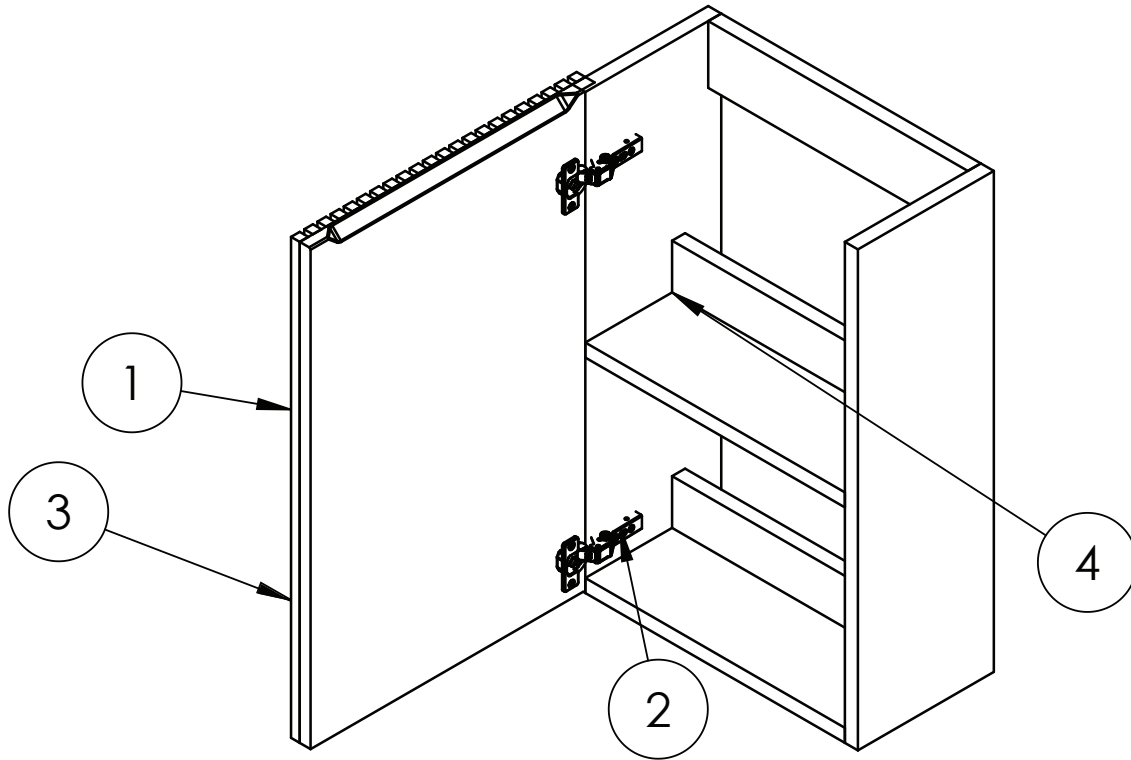

PRODUCT DATA SHEET

PRODUCT CODE

LM4000WHDMOAN

RANGE

Limit

DESCRIPTION

Limit 400mm Cloakroom Wall Hung Door Unit Modern Oak

CATEGORY	Furniture
WARRANTY DETAILS	10 Years
COLOUR	Modern Oak
FINISH APPLICATION	Melamine
PRIMARY MATERIAL	MFC
SECONDARY MATERIAL	MDF
INSTALL TYPE	Wall Mounted
PRODUCT WIDTH MM	395
PRODUCT HEIGHT MM	600
PRODUCT DEPTH MM	218
PRODUCT NET WEIGHT KG	9,5
STANDARDS	No

COLOUR CODE / REFERENCE	H3131 ST12
DRAWER BOX	0
DRAWER RUNNERS	0
WALL HANGERS	YES
ADJUSTABLE FEET	No
DRAWER OPERATION	No

TECHNICAL DIMENSIONS

Dimensions in mm unless otherwise specified.

Tolerances (per material type) apply.

SPARES LIST

Only the parts labelled are available as spares.

NUMBER	PART CODE	DESCRIPTION
1	DF_LM4000WHDSTAN	Limit 400mm WH Cloakroom Door Front Steelwood
	DF_LM4000WHDMOAN	Limit 400mm WH Cloakroom Door Front Modern Oak
	DF_LM4000WHDRWAN	Limit 400mm WH Cloakroom Door Front Royal Walnut
	DF_LM4000WHDWSAN	Limit 400mm WH Cloakroom Door Front Warm Stone
2	LIMITHINGE	Limit Door Hinges
3	LIMITPUSHOPEN	Limit Push to Open Mechanism
4	LIMITPINS	Limit Shelf Pins