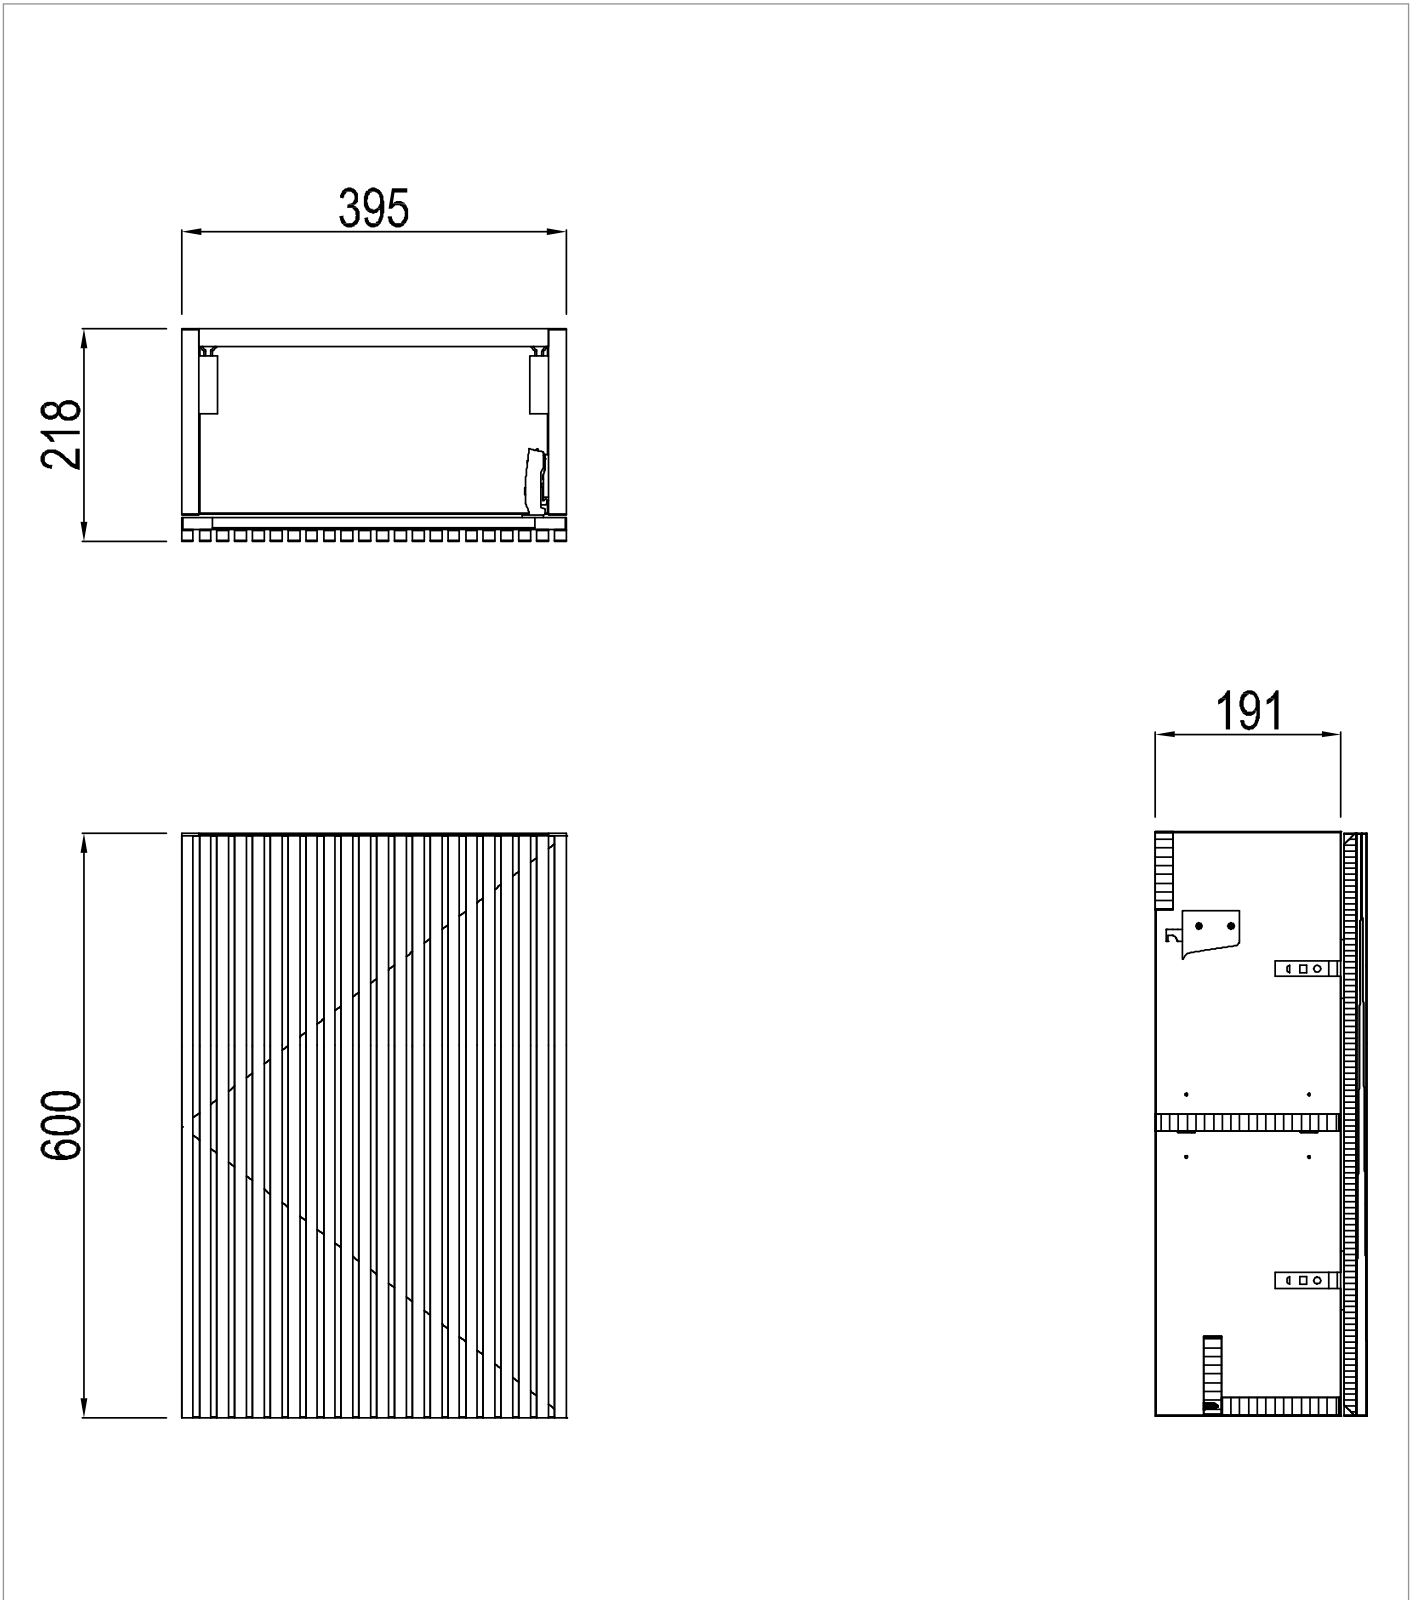

PRODUCT DATA SHEET

PRODUCT CODE

LM4000WHDMOAN

RANGE

Limit

DESCRIPTION

Limit 400mm Cloakroom Wall Hung Door Unit Modern Oak

CATEGORY	Furniture
WARRANTY DETAILS	10 Years
COLOUR	Modern Oak
FINISH APPLICATION	Melamine
PRIMARY MATERIAL	MFC
SECONDARY MATERIAL	MDF
INSTALL TYPE	Wall Mounted
PRODUCT WIDTH MM	395
PRODUCT HEIGHT MM	600
PRODUCT DEPTH MM	218
PRODUCT NET WEIGHT KG	9,5
STANDARDS	No

COLOUR CODE / REFERENCE	H3131 ST12
DRAWER BOX	0
DRAWER RUNNERS	0
WALL HANGERS	YES
ADJUSTABLE FEET	No
DRAWER OPERATION	No

TECHNICAL DIMENSIONS

Dimensions in mm unless otherwise specified.

Tolerances (per material type) apply.

SPARES LIST

Only the parts labelled are available as spares.

NUMBER	PART CODE	DESCRIPTION
1	DF_LM4000WHDSTAN	Limit 400mm WH Cloakroom Door Front Steelwood
	DF_LM4000WHDMOAN	Limit 400mm WH Cloakroom Door Front Modern Oak
	DF_LM4000WHDRWAN	Limit 400mm WH Cloakroom Door Front Royal Walnut
	DF_LM4000WHDWSAN	Limit 400mm WH Cloakroom Door Front Warm Stone
2	LIMITHINGE	Limit Door Hinges
3	LIMITPUSHOPEN	Limit Push to Open Mechanism
4	LIMITPINS	Limit Shelf Pins