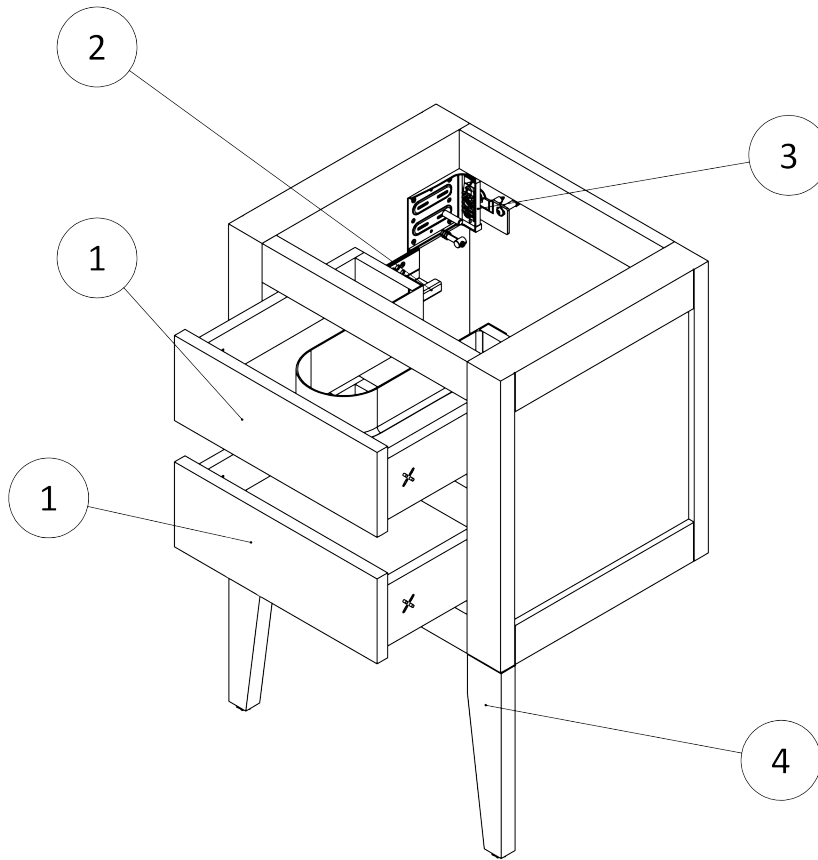

PRODUCT DATA SHEET

PRODUCT CODE

CV4850WG

RANGE

CANVASS

DESCRIPTION

Basin Unit 485mm White Gloss

COLOUR	White Gloss
COLOUR CODE/ REFERENCE	RAL9010
MATERIAL	16 and 18mm MDF Solvent Free Acrylic Lacquer
STANDARDS	EN 13986 EN 14749
INSTALLATION TYPE	Floor Standing with Legs or Wall Hung
DRAWER BOX	Self Coloured to Carcass Concealed Runners
DRAWER RUNNERS	Emuca Silver - Soft Close, Pull to Open
DRAWER EXTENSION	Full Extension
DRAWER ADJUSTMENT	3 Way
DRAWER CAPACITY	30kg
WALL HANGERS	ITALIANA FERRAMENTA Libra 11 With Safety Lock - Factory Fitted Load Capacity 200kg Per Pair On A Solid Wall 3 Way Adjustment
ADJUSTABLE FEET	Yes
WARRANTY	10 Years

TECHNICAL DIMENSIONS

Dimensions in mm unless otherwise specified.

Tolerances (per material type) apply.

V10522

SPARES DIAGRAM

NUMBER	PART CODE	DESCRIPTION
1	DF_CV4850WG	Canvass Drawer Front - Gloss White
	DF_CV4850IB	Canvass Drawer Front - Indigo Blue
	DF_CV4850SG	Canvass Drawer Front - Storm Grey
	DF_CV4850SGR	Canvass Drawer Front - Sage Green
2	RUNNERSCANVASS	Set of Drawer Runners x2 Canvass Depth 370mm
3	WBRACKETSCANVASS	Wall Brackets x2 Canvass
4	LEGISNTALL_CANVASS	Canvass Leg Install kit