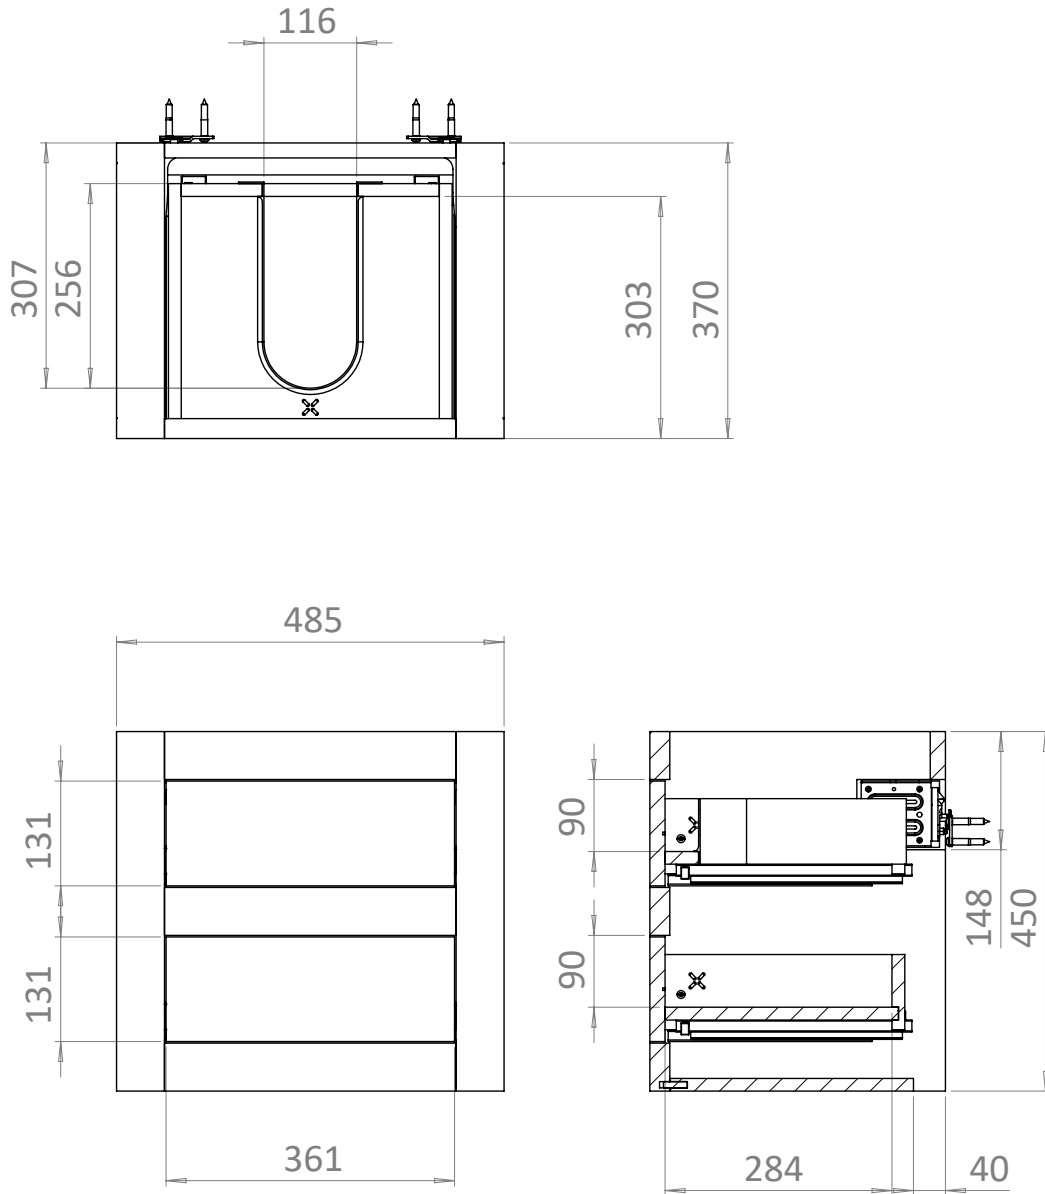

PRODUCT DATA SHEET

PRODUCT CODE

CV4850WG

RANGE

CANVASS

DESCRIPTION

Basin Unit 485mm White Gloss

COLOUR	White Gloss
COLOUR CODE/ REFERENCE	RAL9010
MATERIAL	16 and 18mm MDF Solvent Free Acrylic Lacquer
STANDARDS	EN 13986 EN 14749
INSTALLATION TYPE	Floor Standing with Legs or Wall Hung
DRAWER BOX	Self Coloured to Carcass Concealed Runners
DRAWER RUNNERS	Emuca Silver - Soft Close, Pull to Open
DRAWER EXTENSION	Full Extension
DRAWER ADJUSTMENT	3 Way
DRAWER CAPACITY	30kg
WALL HANGERS	ITALIANA FERRAMENTA Libra 11 With Safety Lock - Factory Fitted Load Capacity 200kg Per Pair On A Solid Wall 3 Way Adjustment
ADJUSTABLE FEET	Yes
WARRANTY	10 Years

TECHNICAL DIMENSIONS

Dimensions in mm unless otherwise specified.

Tolerances (per material type) apply.

V10522

SPARES DIAGRAM

NUMBER	PART CODE	DESCRIPTION
1	DF_CV4850WG	Canvass Drawer Front - Gloss White
	DF_CV4850IB	Canvass Drawer Front - Indigo Blue
	DF_CV4850SG	Canvass Drawer Front - Storm Grey
	DF_CV4850SGR	Canvass Drawer Front - Sage Green
2	RUNNERSCANVASS	Set of Drawer Runners x2 Canvass Depth 370mm
3	WBRACKETSCANVASS	Wall Brackets x2 Canvass
4	LEGISNTALL_CANVASS	Canvass Leg Install kit