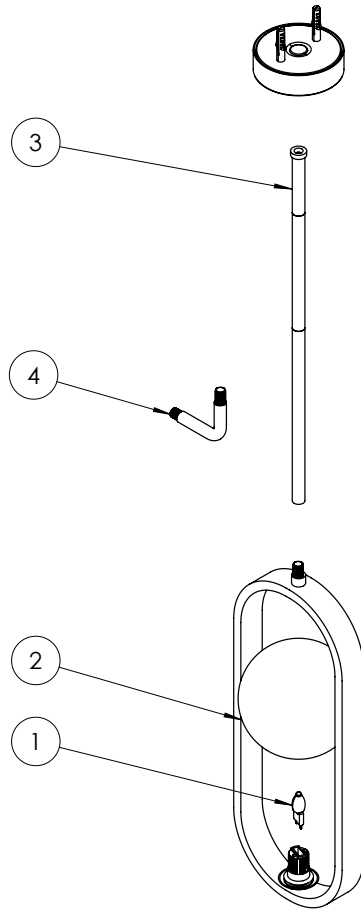

CATEGORY	Lighting
WARRANTY DETAILS	5 Years
COLOUR	Brushed Bronze
FINISH APPLICATION	Electroplated
PRIMARY MATERIAL	Steel
SECONDARY MATERIAL	Glass
INSTALL TYPE	Wall Mounted/Ceiling Mounted
PRODUCT WIDTH MM	152
PRODUCT HEIGHT MM	847
PRODUCT DEPTH MM	44
PRODUCT NET WEIGHT KG	1.4
STANDARDS	BS EN 60598

IP RATING MIRRORS & CABINETS	IP44
CABLE LENGTH (MM)	203
COLOUR RANGE (K)	3000k
LUMINOUS EFFICACY (LM/W)	100lm/W
COLOUR RENDERING INDEX (RA)	80
ENERGY RATING	F
DIMMABLE	Yes
LIGHT TYPE	G9
LED WATTAGE	3W

TECHNICAL DIMENSIONS

Dimensions in mm unless otherwise specified.

Tolerances (per material type) apply.

SPARES LIST

Only the parts labelled are available as spares.

NUMBER	PART CODE	DESCRIPTION
1	G9BULB_TRANQUIL	G9 LED Bulb for TRL002 & TRL003
2	GLASS_TRL002	Frosted Glass Shade for TRL002
3	RODPACK_TRL003BZ	Set of rods for TRL003BZ
	RODPACK_TRL003C	Set of rods for TRL003C
	RODPACK_TRL003F	Set of rods for TRL003F
	RODPACK_TRL003MB	Set of rods for TRL003MB
	RODPACK_TRL003T	Set of rods for TRL003T
	RODPACK_TRL003V	Set of rods for TRL003V
4	TPIECE_TRL003BZ	T Piece for TRL003BZ
	TPIECE_TRL003C	T Piece for TRL003C
	TPIECE_TRL003F	T Piece for TRL003F
	TPIECE_TRL003MB	T Piece for TRL003MB
	TPIECE_TRL003T	T Piece for TRL003T
	TPIECE_TRL003V	T Piece for TRL003V