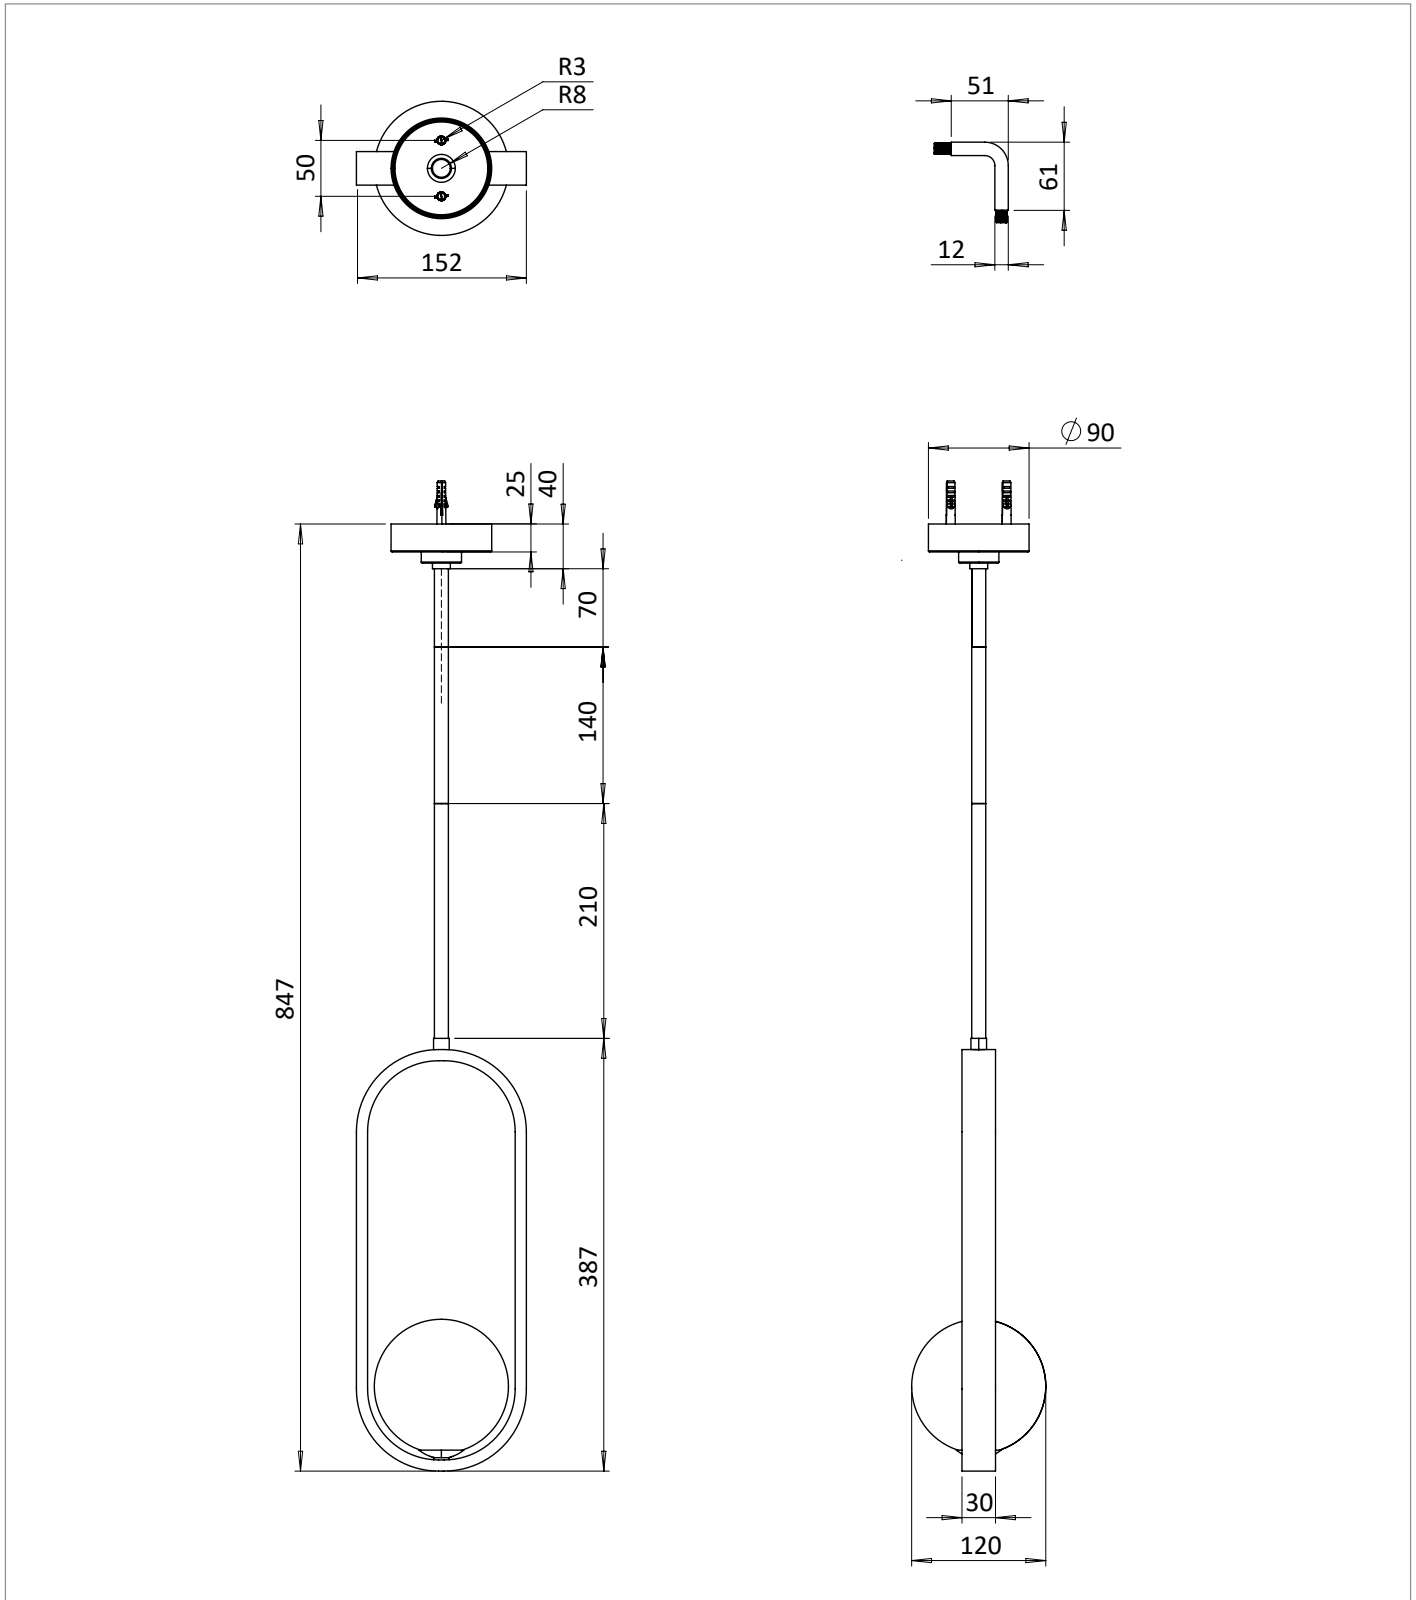

PRODUCT DATA SHEET

PRODUCT CODE

TRL003BZ

RANGE

Tranquil

DESCRIPTION

Tranquil Pendant Light - Brushed Bronze

WEBSITE LINK [Click Here](#)

CATEGORY	Lighting
WARRANTY DETAILS	5 Years
COLOUR	Brushed Bronze
FINISH APPLICATION	Electroplated
PRIMARY MATERIAL	Steel
SECONDARY MATERIAL	Glass
INSTALL TYPE	Wall Mounted/Ceiling Mounted
PRODUCT WIDTH MM	152
PRODUCT HEIGHT MM	847
PRODUCT DEPTH MM	44
PRODUCT NET WEIGHT KG	1.4
STANDARDS	BS EN 60598

IP RATING MIRRORS & CABINETS	IP44
CABLE LENGTH (MM)	203
COLOUR RANGE (K)	3000k
LUMINOUS EFFICACY (LM/W)	100lm/W
COLOUR RENDERING INDEX (RA)	80
ENERGY RATING	F
DIMMABLE	Yes
LIGHT TYPE	G9
LED WATTAGE	3W

TECHNICAL DIMENSIONS

Dimensions in mm unless otherwise specified.

Tolerances (per material type) apply.

SPARES LIST

Only the parts labelled are available as spares.

NUMBER	PART CODE	DESCRIPTION
1	G9BULB_TRANQUIL	G9 LED Bulb for TRL002 & TRL003
2	GLASS_TRL002	Frosted Glass Shade for TRL002
3	RODPACK_TRL003BZ	Set of rods for TRL003BZ
	RODPACK_TRL003C	Set of rods for TRL003C
	RODPACK_TRL003F	Set of rods for TRL003F
	RODPACK_TRL003MB	Set of rods for TRL003MB
	RODPACK_TRL003T	Set of rods for TRL003T
	RODPACK_TRL003V	Set of rods for TRL003V
4	TPIECE_TRL003BZ	T Piece for TRL003BZ
	TPIECE_TRL003C	T Piece for TRL003C
	TPIECE_TRL003F	T Piece for TRL003F
	TPIECE_TRL003MB	T Piece for TRL003MB
	TPIECE_TRL003T	T Piece for TRL003T
	TPIECE_TRL003V	T Piece for TRL003V