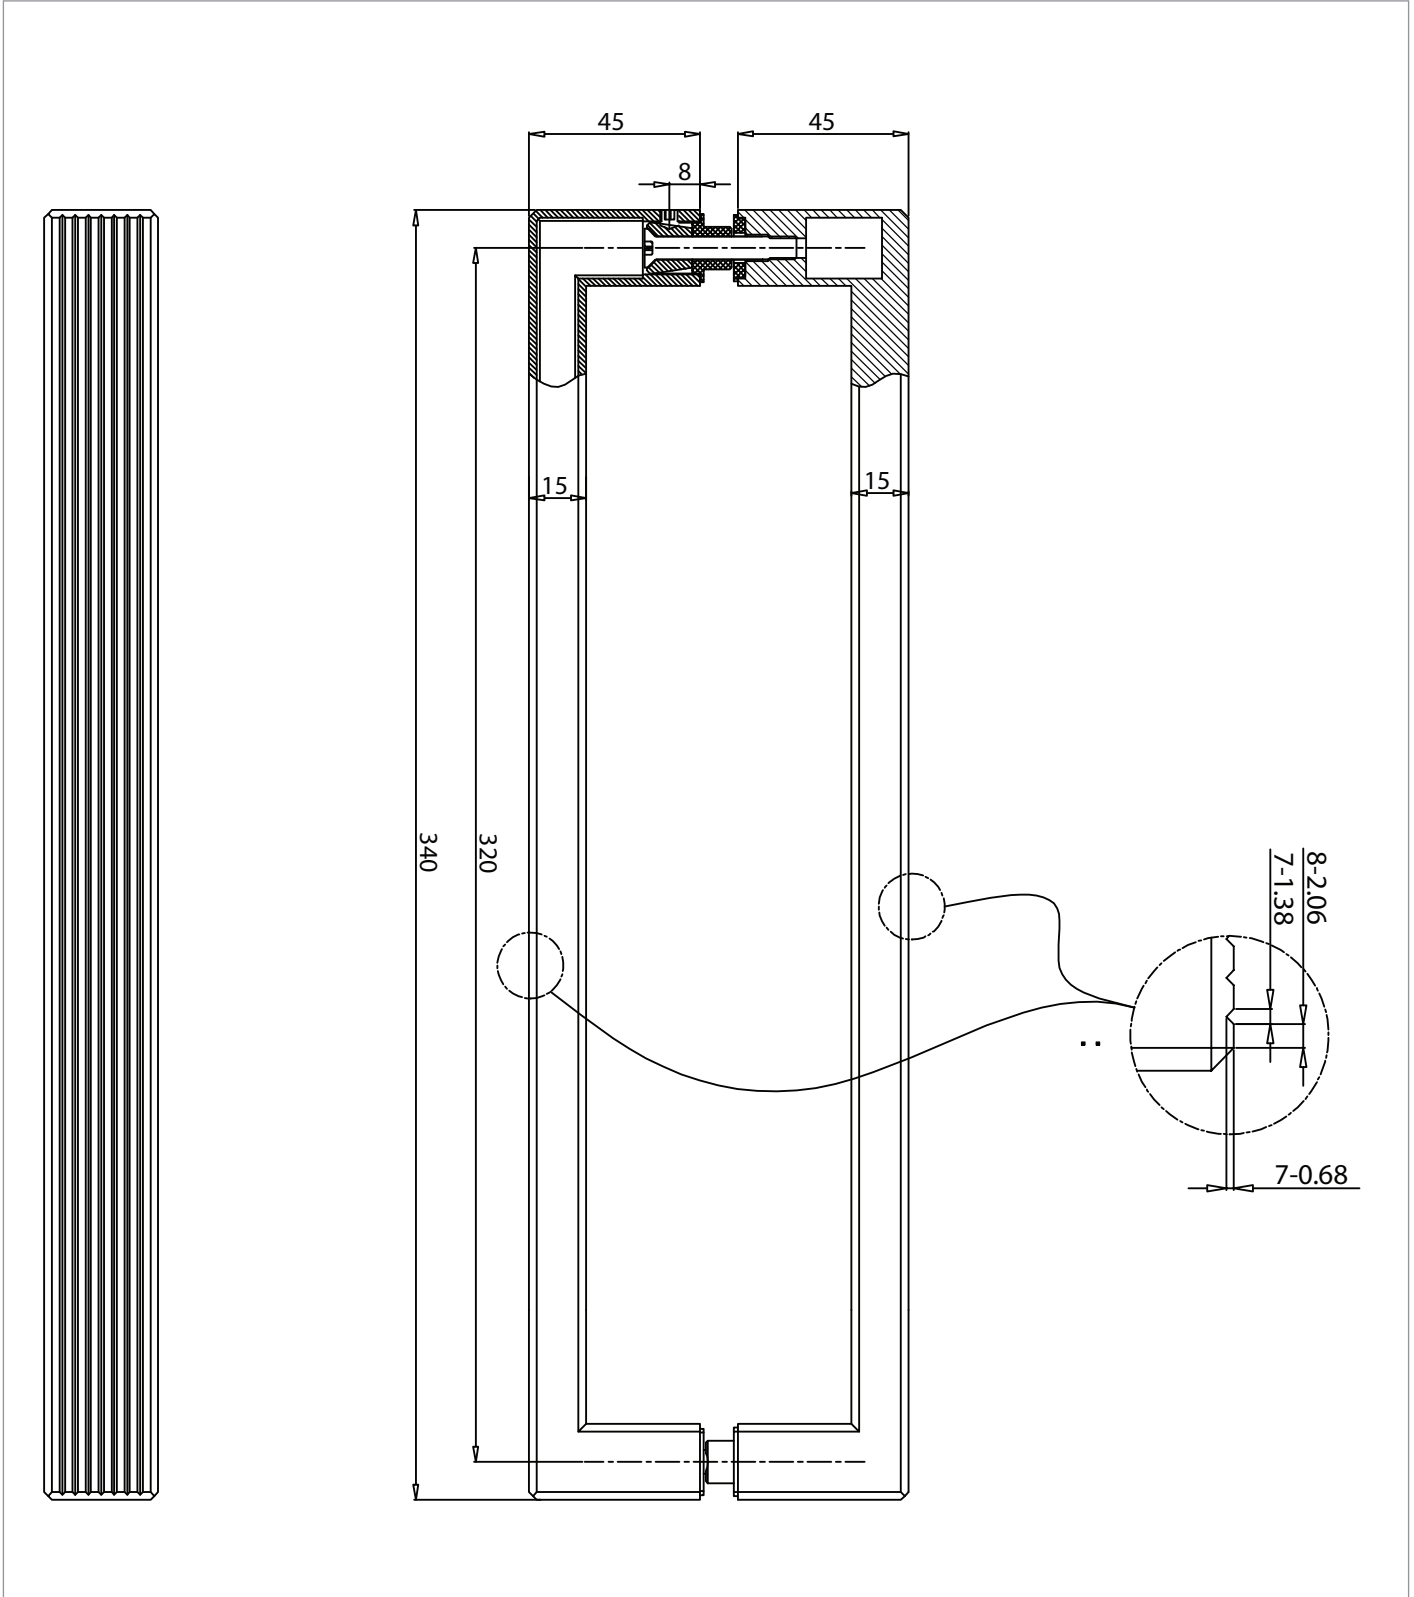

PRODUCT DATA SHEET

PRODUCT CODE

AUFLUTEDT

RANGE

Asura

DESCRIPTION

Asura 8mm Fluted Handle Slate

WEBSITE LINK [Click Here](#)

CATEGORY	Showering
WARRANTY DETAILS	2 Years
COLOUR	Slate
FINISH APPLICATION	PVD
PRIMARY MATERIAL	304 Stainless Steel
PRODUCT WIDTH MM	30
PRODUCT HEIGHT MM	340
PRODUCT DEPTH MM	100
PRODUCT NET WEIGHT KG	0.9

WET ROOM COMPATIBLE	Yes
---------------------	-----

TECHNICAL DIMENSIONS

Dimensions in mm unless otherwise specified.

Tolerances (per material type) apply.

SPARES LIST

Only the parts labelled are available as spares.