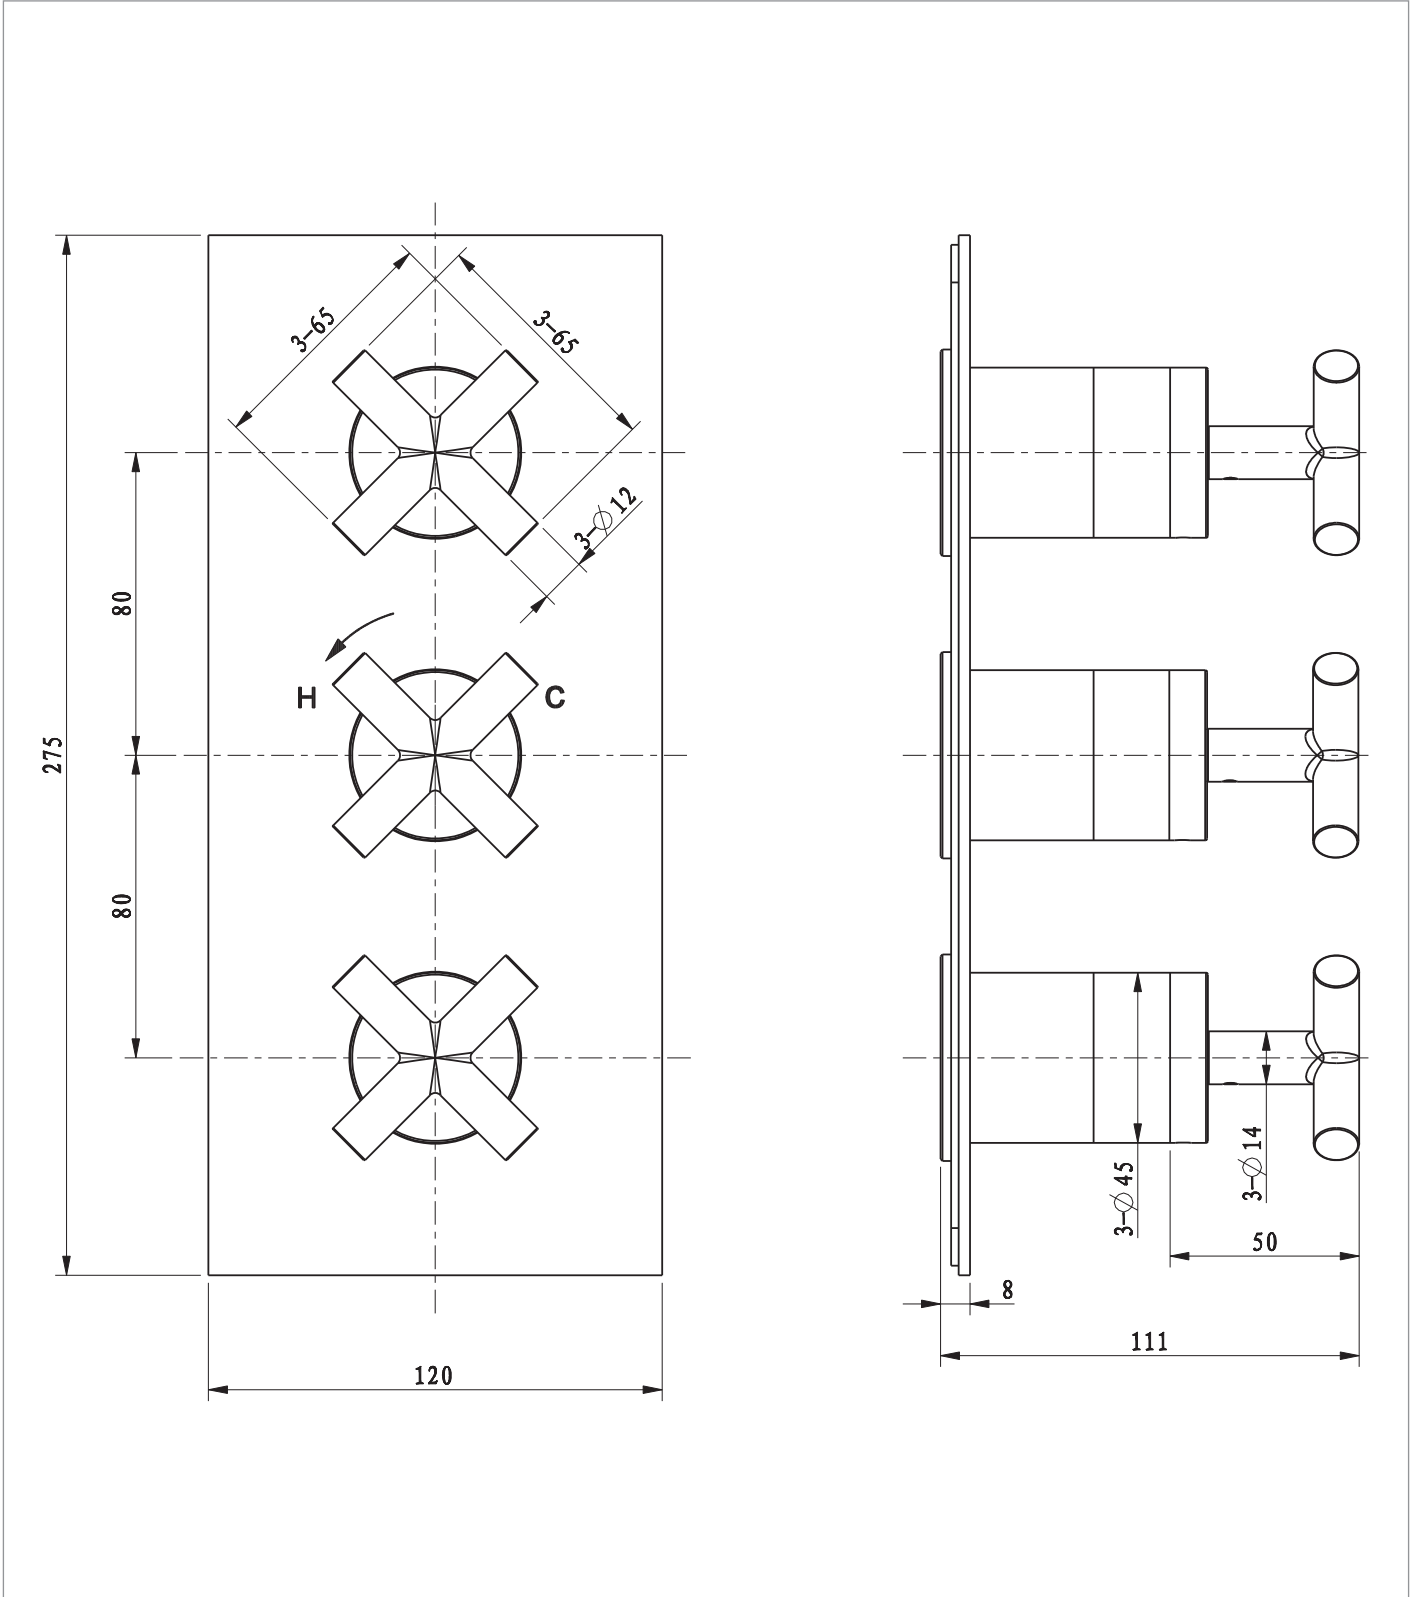

PRODUCT DATA SHEET

PRODUCT CODE

PRC2000LBPBZ

RANGE

MPRO Crosshead

DESCRIPTION

MPRO Crosshead 3 Handle Trimset (must be paired with WLBP2000R or WLBP3000R) Brushed Bronze

CATEGORY	Brassware
WARRANTY DETAILS	15 Years
COLOUR	Brushed Bronze
FINISH APPLICATION	PVD
PRIMARY MATERIAL	Brass
INSTALL TYPE	Wall Mounted
PRODUCT WIDTH MM	120
PRODUCT HEIGHT MM	275
PRODUCT LENGTH MM	111
PRODUCT DEPTH MM	111
PRODUCT NET WEIGHT KG	1.76

NUMBER OF OUTLETS	0
SWIVEL SPOUT	No
WASTE INCLUDED	No
ANTI-SCALD	No
ENERGY SAVING	No
SHOWER HOSE & HANDSET ARE INCLUDED	No

PRESSURE (BAR)	0.2	0.5	1	2	3	4	5
PRIMARY FLOWRATE							
HANDSET FLOWRATE							
MASSAGE FLOW RATE							
AIR FLOW RATE							
WIRE FLOW RATE							
WATERFALL FLOW RATE							
MIST FLOW RATE							
HANDSPRAY FLOW RATE							

TECHNICAL DIMENSIONS

Dimensions in mm unless otherwise specified.

Tolerances (per material type) apply.

SPARES LIST

Only the parts labelled are available as spares.

SPARES AVAILABLE UPON REQUEST