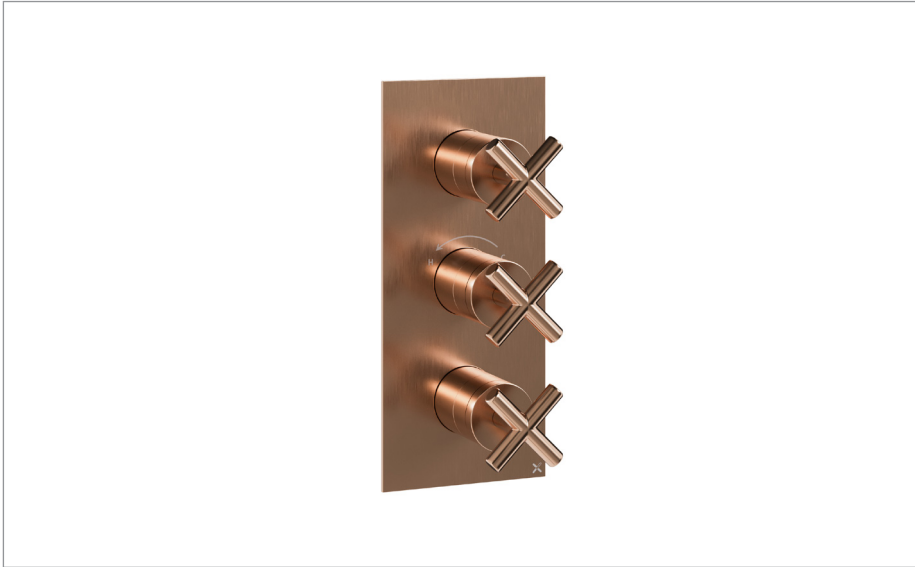

PRODUCT DATA SHEET

PRODUCT CODE

PRC2000LBPBZ

RANGE

MPRO Crosshead

DESCRIPTION

MPRO Crosshead 3 Handle Trimset (must be paired with WLBP2000R or WLBP3000R) Brushed Bronze

CATEGORY	Brassware
WARRANTY DETAILS	15 Years
COLOUR	Brushed Bronze
FINISH APPLICATION	PVD
PRIMARY MATERIAL	Brass
INSTALL TYPE	Wall Mounted
PRODUCT WIDTH MM	120
PRODUCT HEIGHT MM	275
PRODUCT LENGTH MM	111
PRODUCT DEPTH MM	111
PRODUCT NET WEIGHT KG	1.76

NUMBER OF OUTLETS	0
SWIVEL SPOUT	No
WASTE INCLUDED	No
ANTI-SCALD	No
ENERGY SAVING	No
SHOWER HOSE & HANDSET ARE INCLUDED	No

PRESSURE (BAR)	0.2	0.5	1	2	3	4	5
PRIMARY FLOWRATE							
HANDSET FLOWRATE							
MASSAGE FLOW RATE							
AIR FLOW RATE							
WIRE FLOW RATE							
WATERFALL FLOW RATE							
MIST FLOW RATE							
HANDSPRAY FLOW RATE							