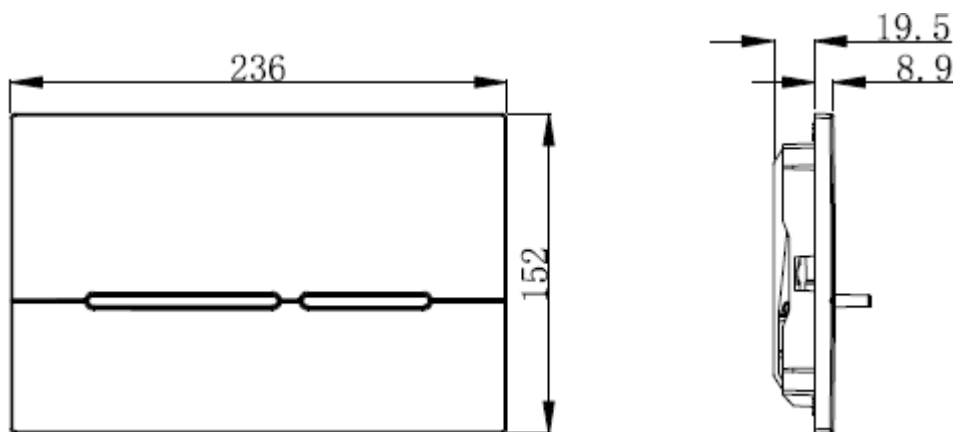

### GLIDE Dual Flush Plate

TECHNICAL DATA		SPECIFICATION	
<b>CODE No</b>	GLFLUSH	<b>Colours:</b>	GLFLUSHC Gloss Chromed Plated
<b>Application</b>	Domestic, hotel, residential		GLFLUSHB Matt Black
<b>Material</b>	ABS		
<b>Use</b>	Front Flush actuation for Crosswater concealed cisterns		
<b>Feature</b>	Sound absorbing actuation rods Tool-free adjustment	<b>Compatible Products</b>	WCC47X46+ WCC57X46+
<b>Technical</b>	Maximum activation force <20N		WCF118X50+ WCF118X50-VS
<b>Fixing</b>	Mounting frame included		WCF82X50+ WCF98X50+
<b>Warranty</b>	10 years		