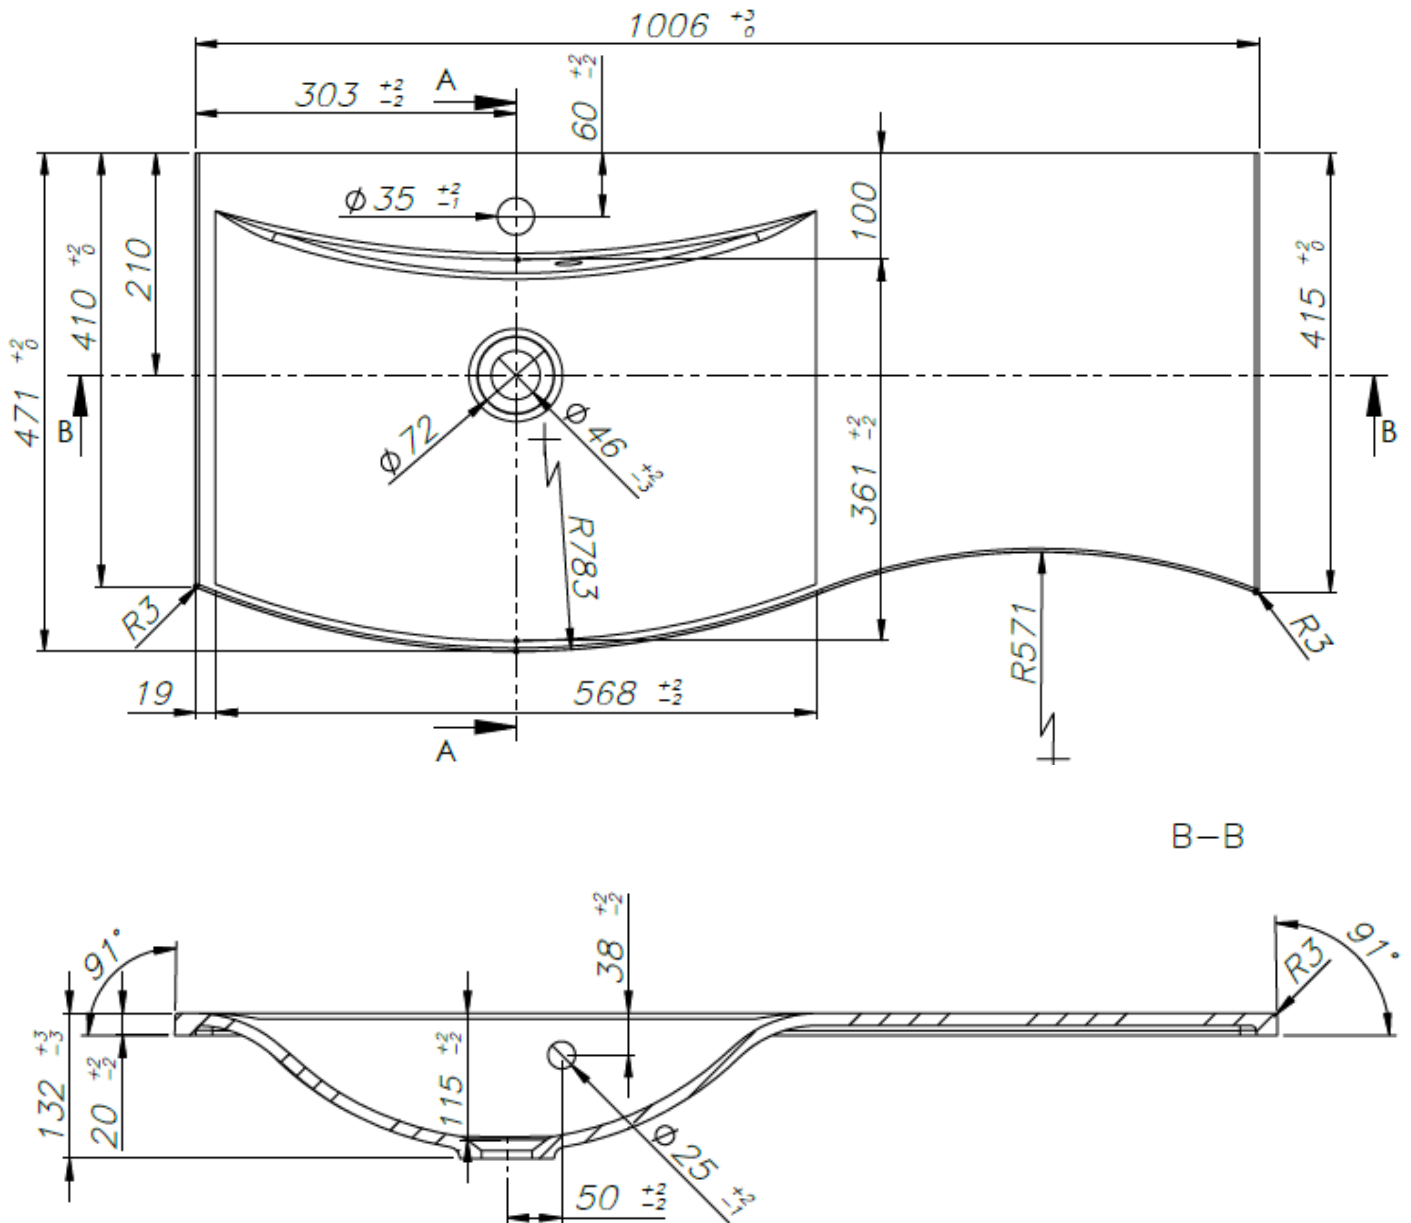

Measurements in millimetres mm

Information updated April 2019

Tel 0345 873 8840

crosswater™

TECHNICAL

SVELTE CAST MINERAL MARBLE WITH OVERFLOW

For Use with SE1000SD only

SE1011SSRW-SE1010SSRW