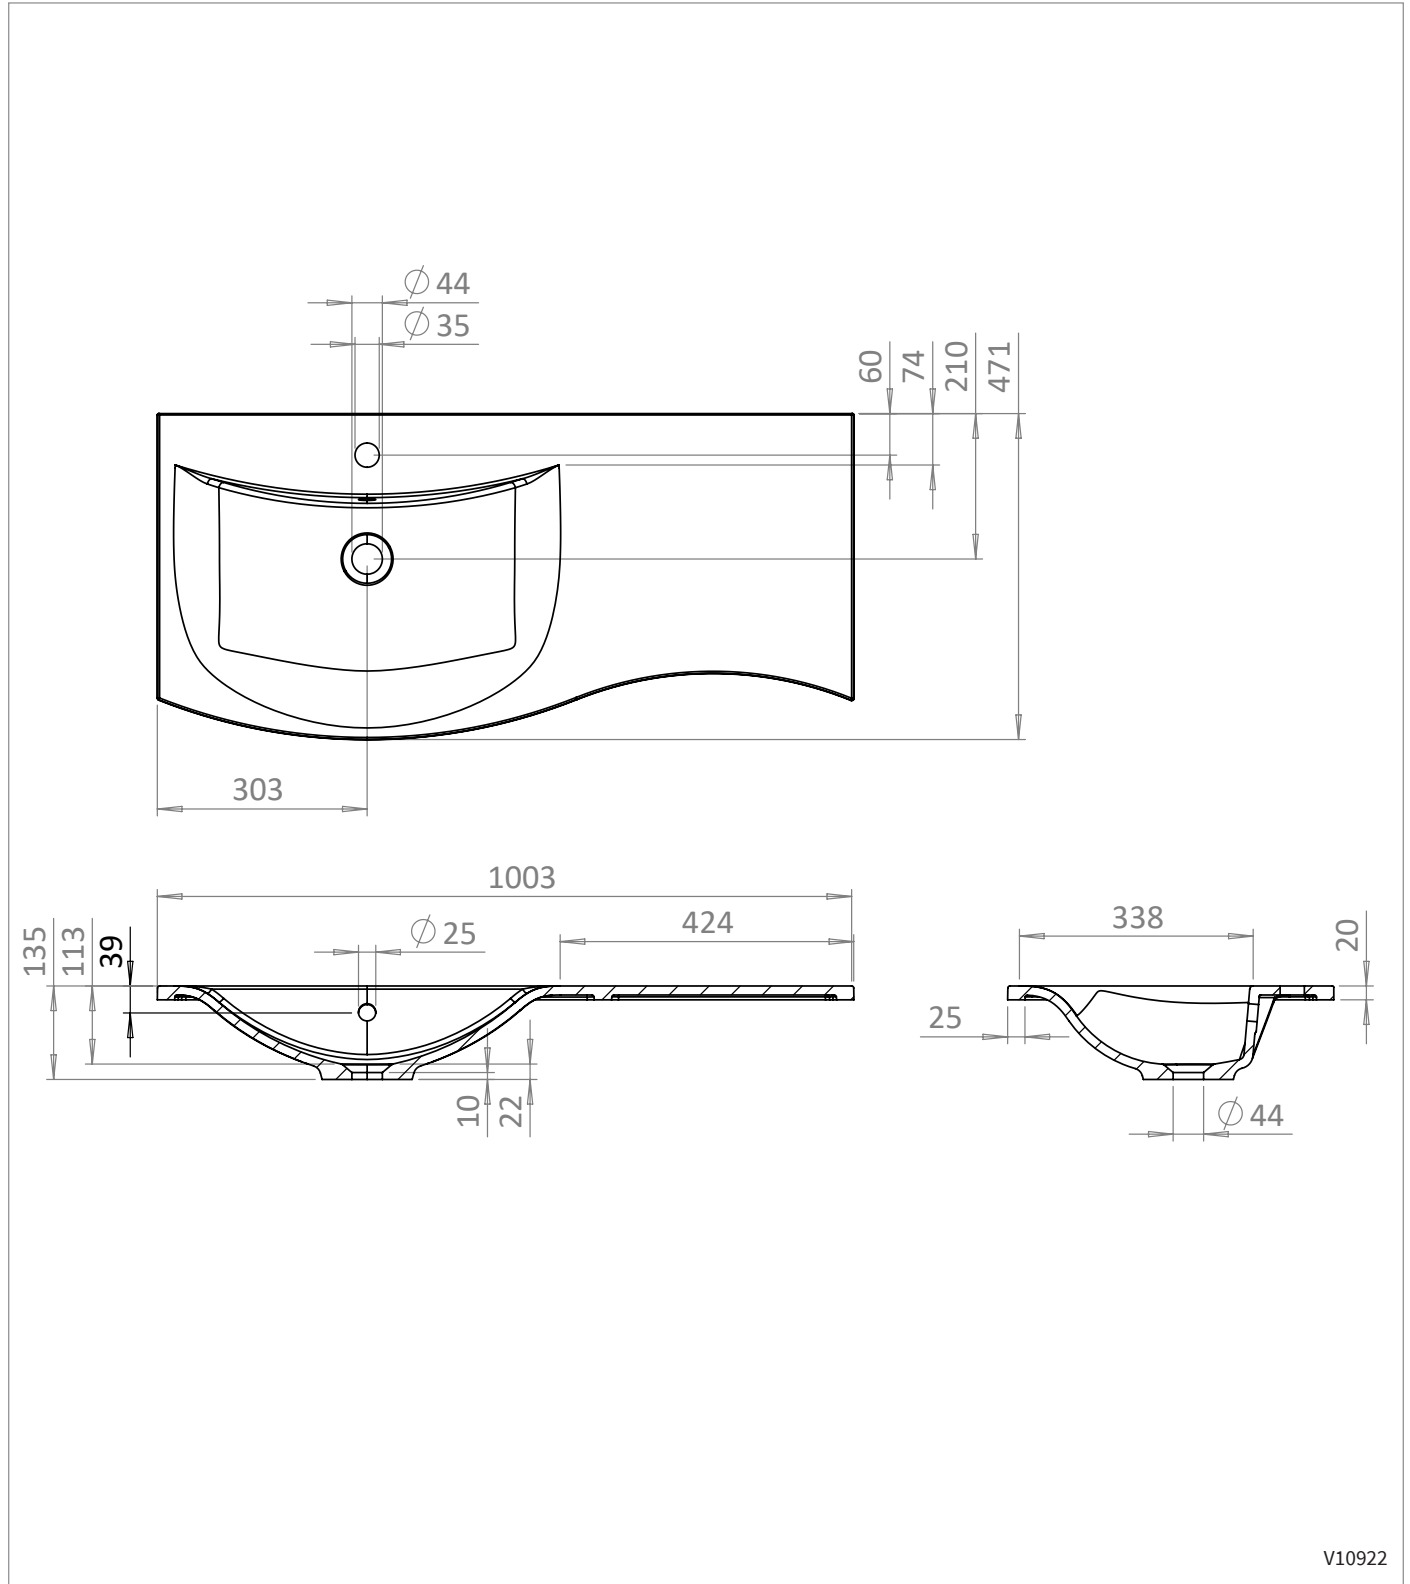

PRODUCT DATA SHEET

PRODUCT CODE

SE1011SSRW+2

RANGE

SVELTE

DESCRIPTION

Basin 1000mm S White 1TH

COLOUR	Euro White
MATERIAL	Gelcoat Cast Mineral Marble
STANDARDS	EN 31 EN 14688 - CLO
INSTALLATION TYPE	Furniture Mounted
CAPACITY OF WATER AT OVERFLOW LEVEL	15 L
BASIN WASTE SIZE	45mm
TAP HOLES	1TH
OVERFLOW	Yes
WEIGHT	13.06kg
WARRANTY	10 Years

TECHNICAL DIMENSIONS

Dimensions in mm unless otherwise specified.

Tolerances (per material type) apply.

V10922