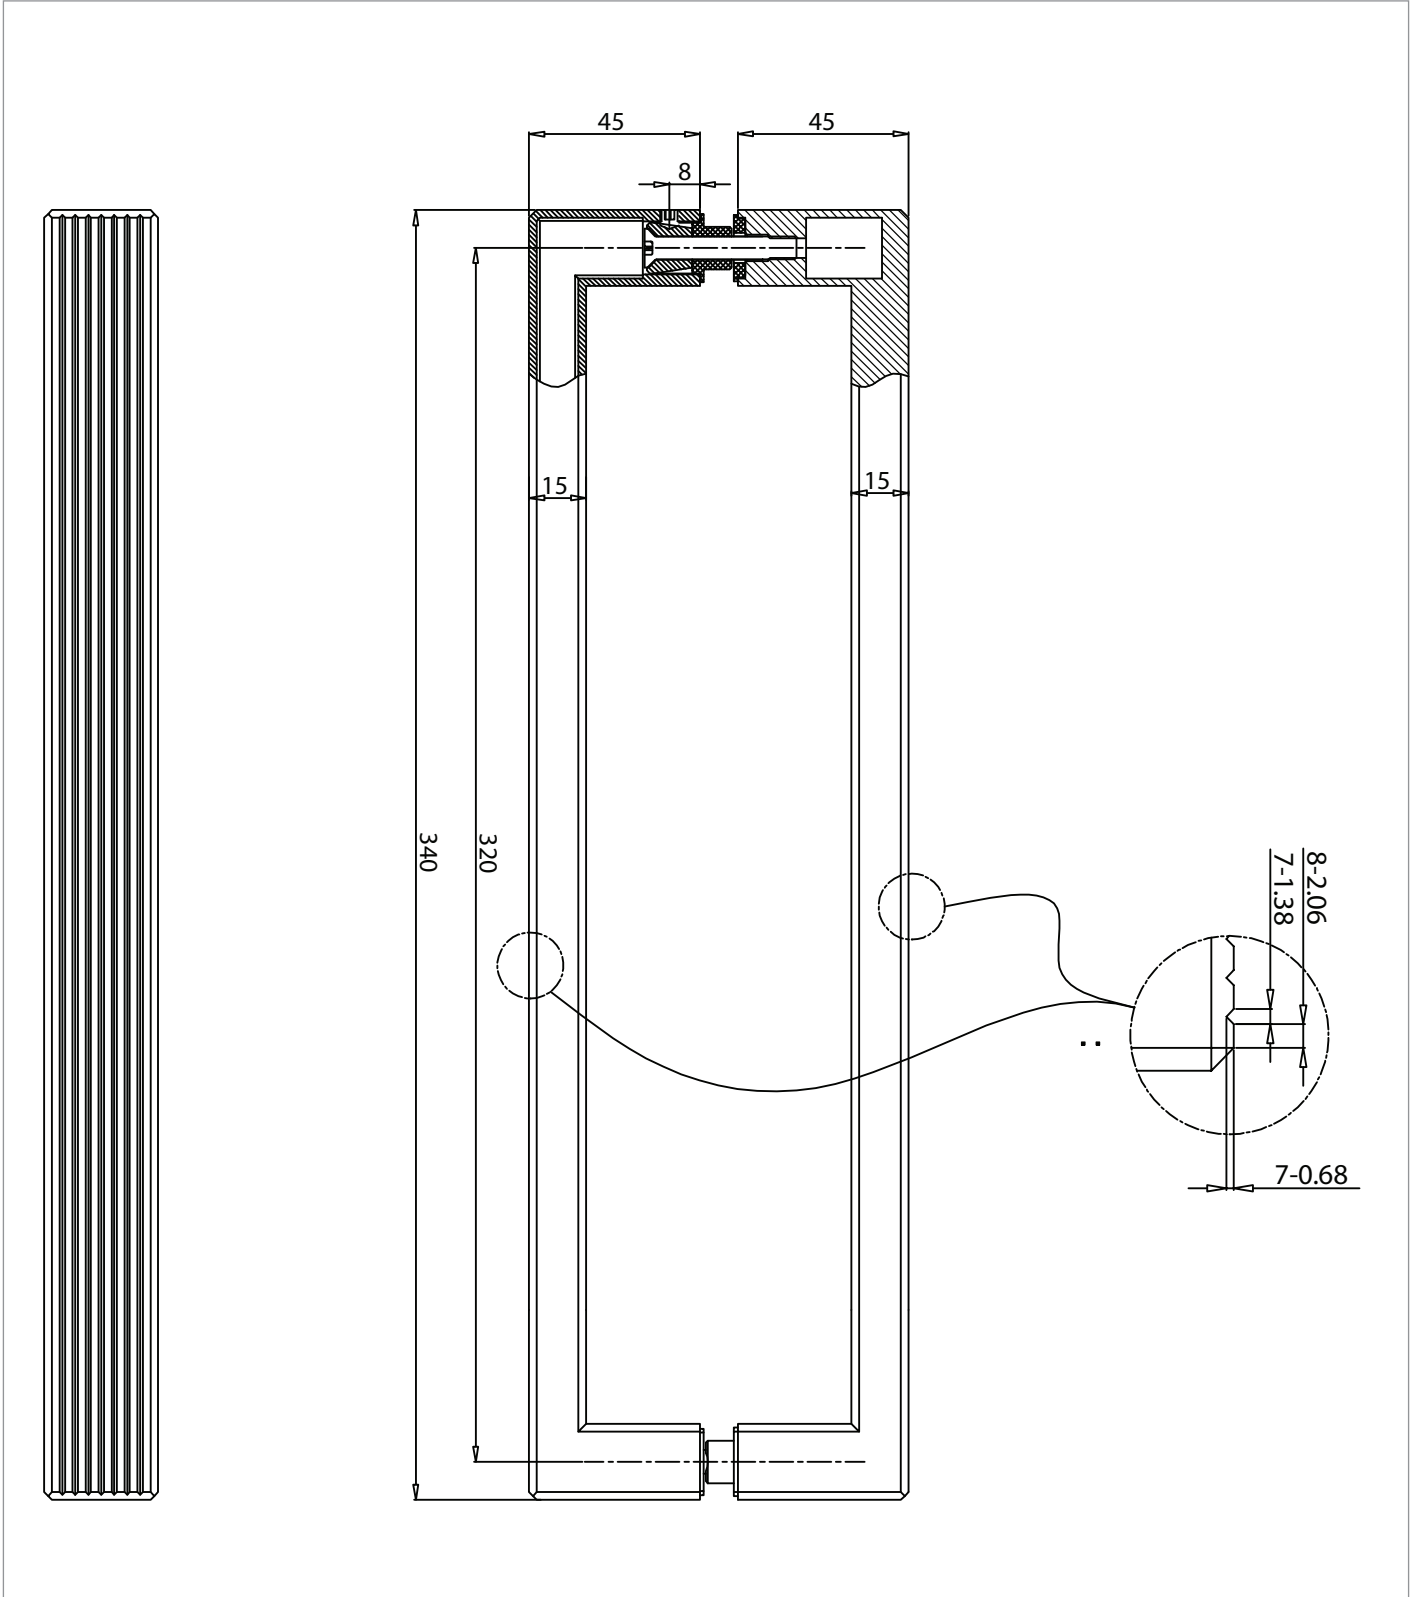

PRODUCT DATA SHEET

PRODUCT CODE

AUFLUTEDMB

RANGE

Asura

DESCRIPTION

Asura 8mm Fluted Handle Matt Black

WEBSITE LINK [Click Here](#)

CATEGORY	Showering
WARRANTY DETAILS	2 Years
COLOUR	Matt Black
FINISH APPLICATION	Immersion Plating
PRIMARY MATERIAL	304 Stainless Steel
PRODUCT WIDTH MM	30
PRODUCT HEIGHT MM	340
PRODUCT DEPTH MM	100
PRODUCT NET WEIGHT KG	0.9

WET ROOM COMPATIBLE	Yes
---------------------	-----

TECHNICAL DIMENSIONS

Dimensions in mm unless otherwise specified.

Tolerances (per material type) apply.

SPARES LIST

Only the parts labelled are available as spares.