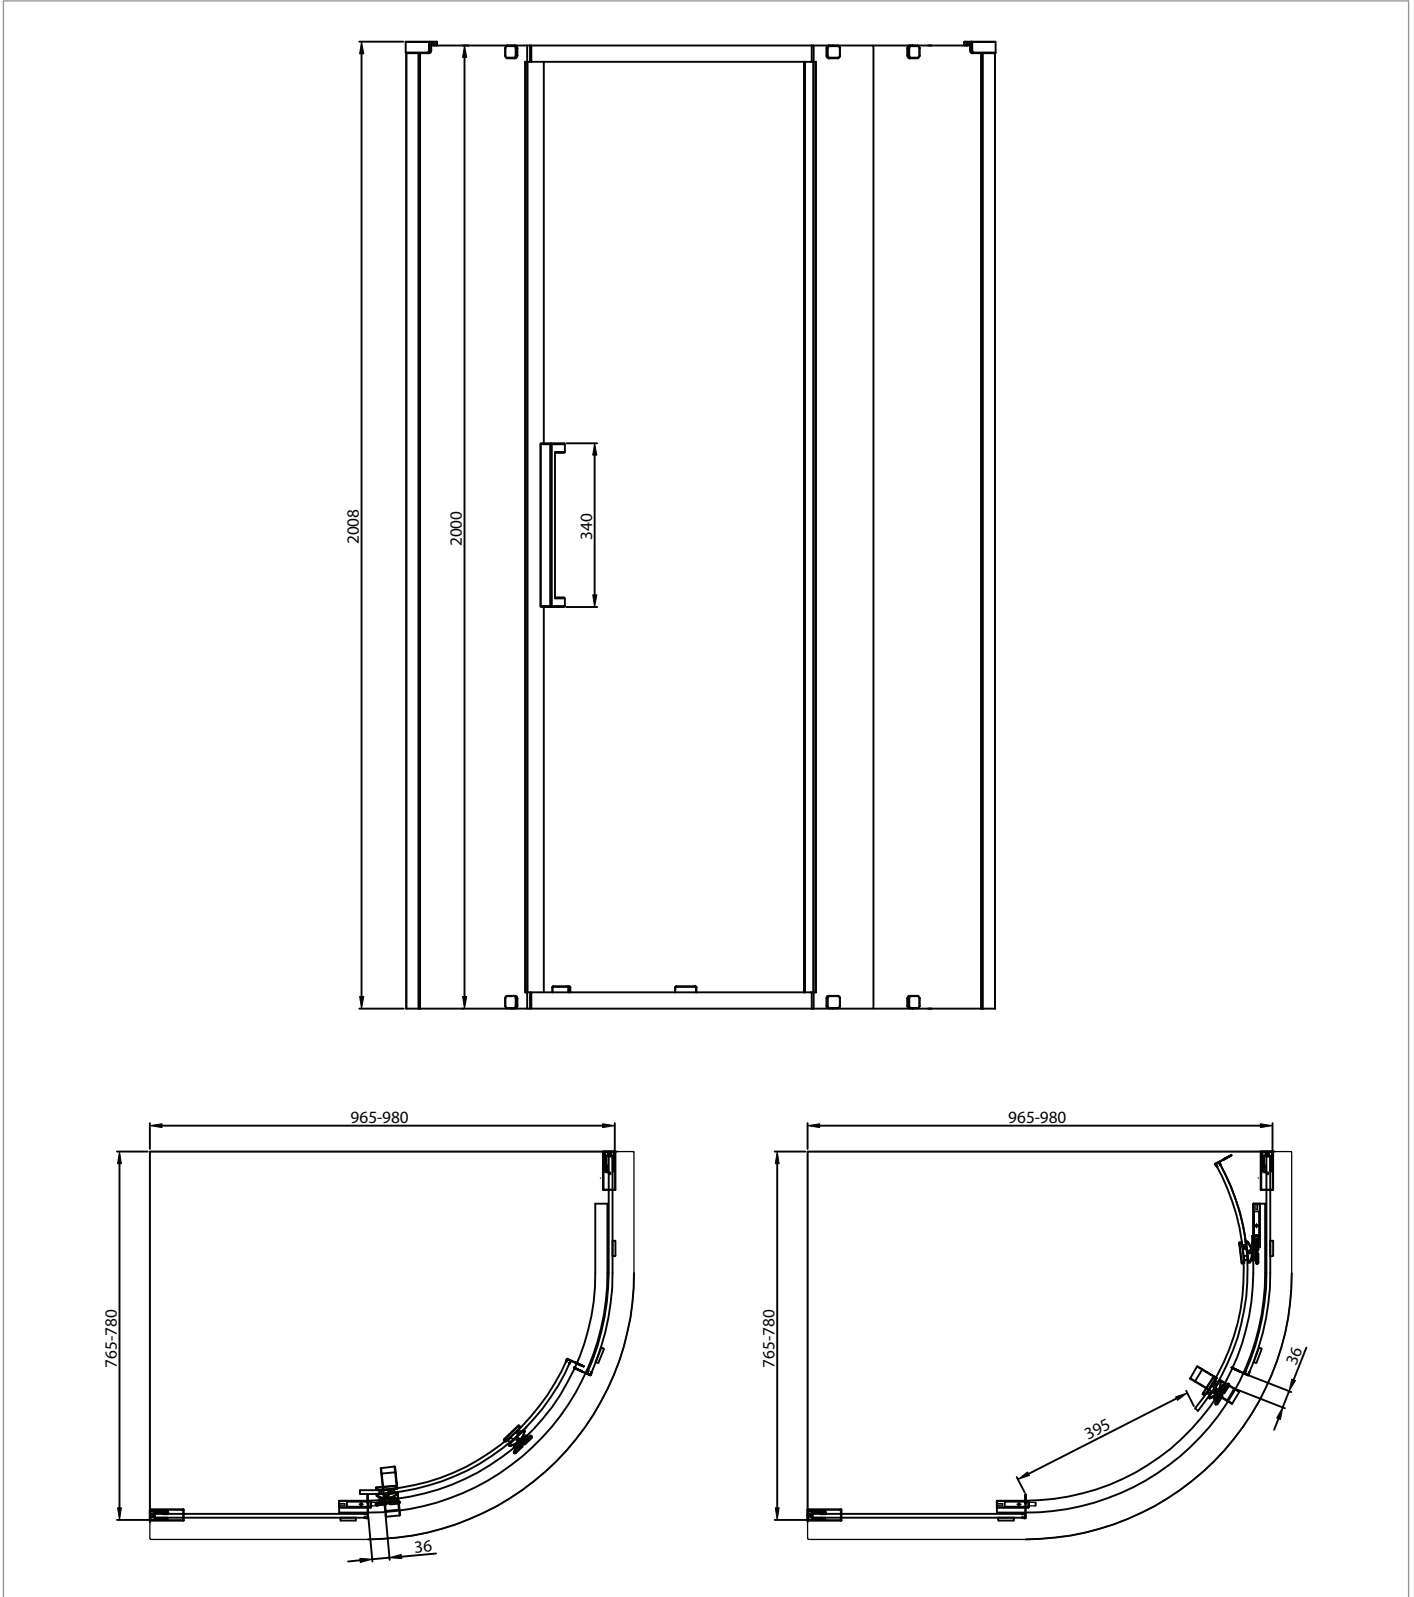

PRODUCT DATA SHEET

PRODUCT CODE

AUQSSC10X8A

RANGE

Asura

DESCRIPTION

Asura 8mm Quadrant Single Door
A 1000 x 800 Fixed Panels Polished
Stainless

CATEGORY	Showering
WARRANTY DETAILS	Lifetime
COLOUR	Polished Stainless Steel
FINISH APPLICATION	Polished
PRIMARY MATERIAL	Glass
SECONDARY MATERIAL	304 Stainless Steel
INSTALL TYPE	Wall Mounted
PRODUCT WIDTH MM	965
PRODUCT HEIGHT MM	2000
PRODUCT LENGTH MM	765
PRODUCT NET WEIGHT KG	37
STANDARDS	EN14428

HANDING SHOWERING	Universal
GLASS THICKNESS	8mm
EASY CLEAN	Yes
MAGNETIC DOOR STRIPS	No
POWER SHOWER PROOF	Yes
NUMBER OF DOORS	0
SOFT CLOSING DOORS	Yes
SAFETY GLASS	Yes
REMOVABLE SEALS	Yes
QUICK RELEASE ROLLERS	Yes
WET ROOM COMPATIBLE	Yes
DOOR A INFORMATION	Quadrant Door
DOOR OPENING	395

TECHNICAL DIMENSIONS

Dimensions in mm unless otherwise specified.

Tolerances (per material type) apply.

SPARES LIST

Only the parts labelled are available as spares.

SPARES AVAILABLE UPON REQUEST