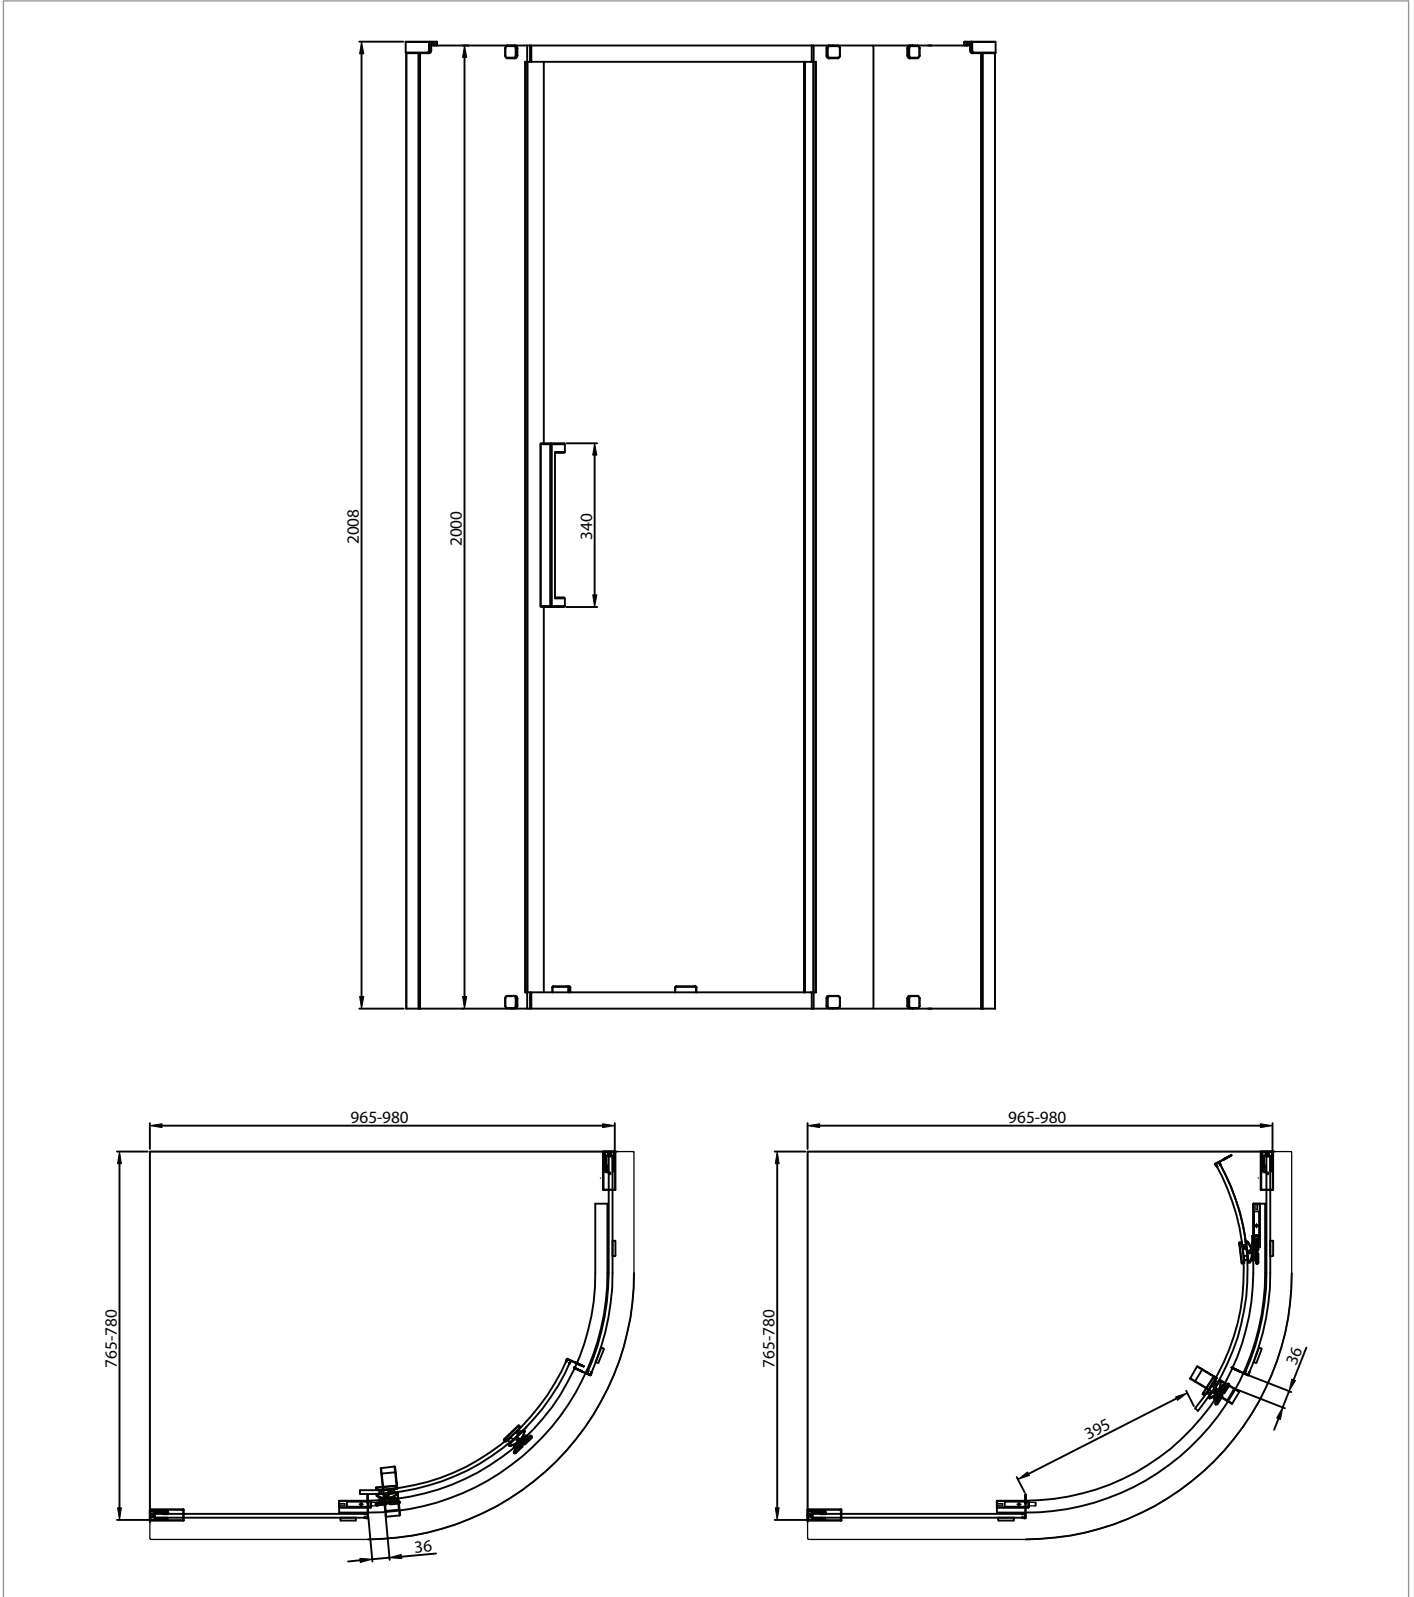

PRODUCT DATA SHEET

PRODUCT CODE

AUQSSC10X8A

RANGE

Asura

DESCRIPTION

Asura 8mm Quadrant Single Door
A 1000 x 800 Fixed Panels Polished
Stainless

CATEGORY	Showering
WARRANTY DETAILS	Lifetime
COLOUR	Polished Stainless Steel
FINISH APPLICATION	Polished
PRIMARY MATERIAL	Glass
SECONDARY MATERIAL	304 Stainless Steel
INSTALL TYPE	Wall Mounted
PRODUCT WIDTH MM	965
PRODUCT HEIGHT MM	2000
PRODUCT LENGTH MM	765
PRODUCT NET WEIGHT KG	37
STANDARDS	EN14428

HANDING SHOWERING	Universal
GLASS THICKNESS	8mm
EASY CLEAN	Yes
MAGNETIC DOOR STRIPS	No
POWER SHOWER PROOF	Yes
NUMBER OF DOORS	0
SOFT CLOSING DOORS	Yes
SAFETY GLASS	Yes
REMOVABLE SEALS	Yes
QUICK RELEASE ROLLERS	Yes
WET ROOM COMPATIBLE	Yes
DOOR A INFORMATION	Quadrant Door
DOOR OPENING	395

TECHNICAL DIMENSIONS

Dimensions in mm unless otherwise specified.

Tolerances (per material type) apply.

SPARES LIST

Only the parts labelled are available as spares.

NUMBER	PART CODE	DESCRIPTION
1	AU00009	Asura Quadrant Single Door seal pack
2	AU00018S	Asura Quadrant Single Door blister pack Polished stainless steel