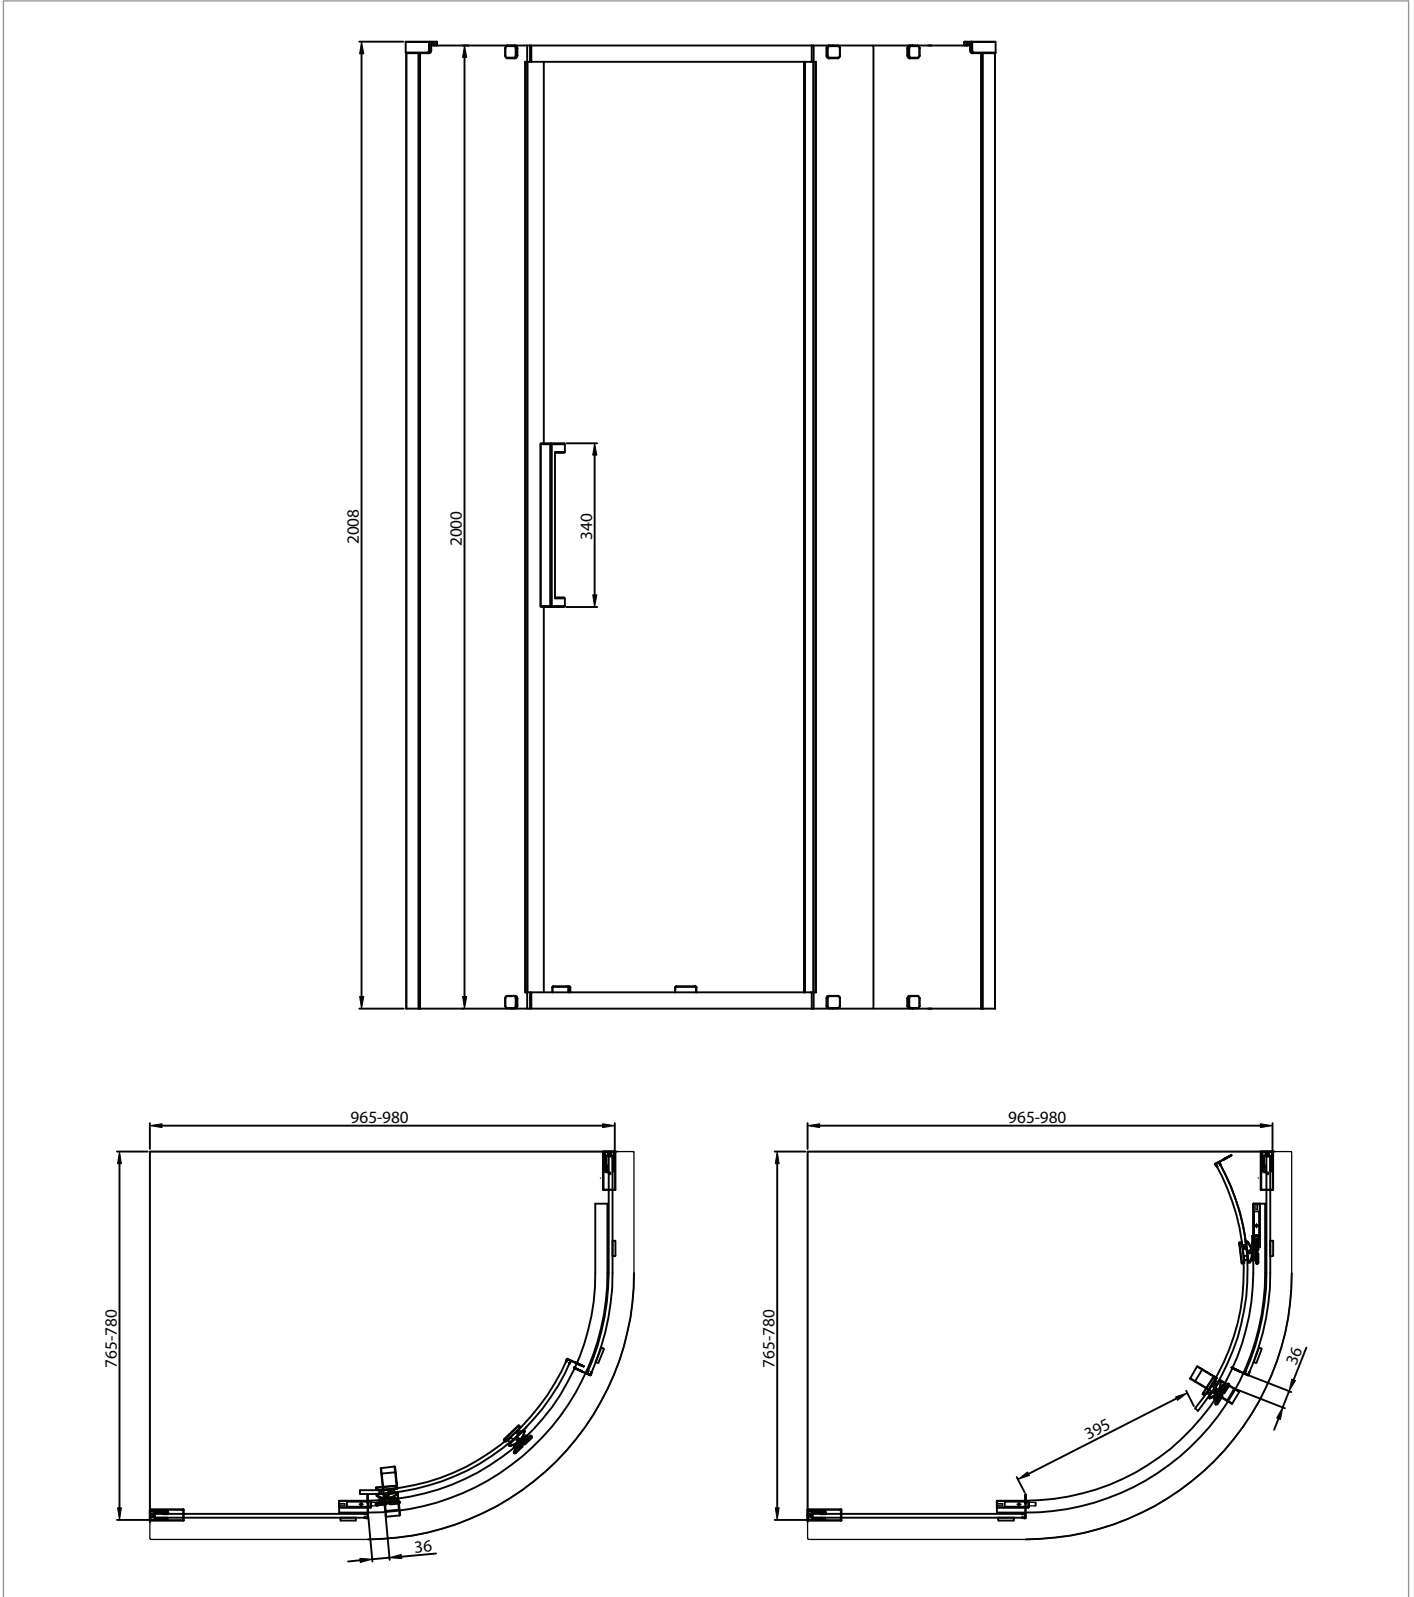

## DESCRIPTION

Asura 8mm Quadrant Single Door  
B 1000 x 800 Moving Door Polished  
Stainless

CATEGORY	Showering
WARRANTY DETAILS	Lifetime
COLOUR	Polished Stainless Steel
FINISH APPLICATION	Polished
PRIMARY MATERIAL	Glass
SECONDARY MATERIAL	304 Stainless Steel
INSTALL TYPE	Wall Mounted
PRODUCT WIDTH MM	965
PRODUCT HEIGHT MM	2000
PRODUCT LENGTH MM	765
PRODUCT NET WEIGHT KG	32
STANDARDS	EN14428

HANDING SHOWERING	Universal
GLASS THICKNESS	8mm
EASY CLEAN	Yes
MAGNETIC DOOR STRIPS	No
POWER SHOWER PROOF	Yes
NUMBER OF DOORS	1
SOFT CLOSING DOORS	Yes
SAFETY GLASS	Yes
REMOVABLE SEALS	Yes
QUICK RELEASE ROLLERS	Yes
WET ROOM COMPATIBLE	Yes
DOOR A INFORMATION	Quadrant Door
DOOR OPENING	395

## TECHNICAL DIMENSIONS

Dimensions in mm unless otherwise specified.

Tolerances (per material type) apply.