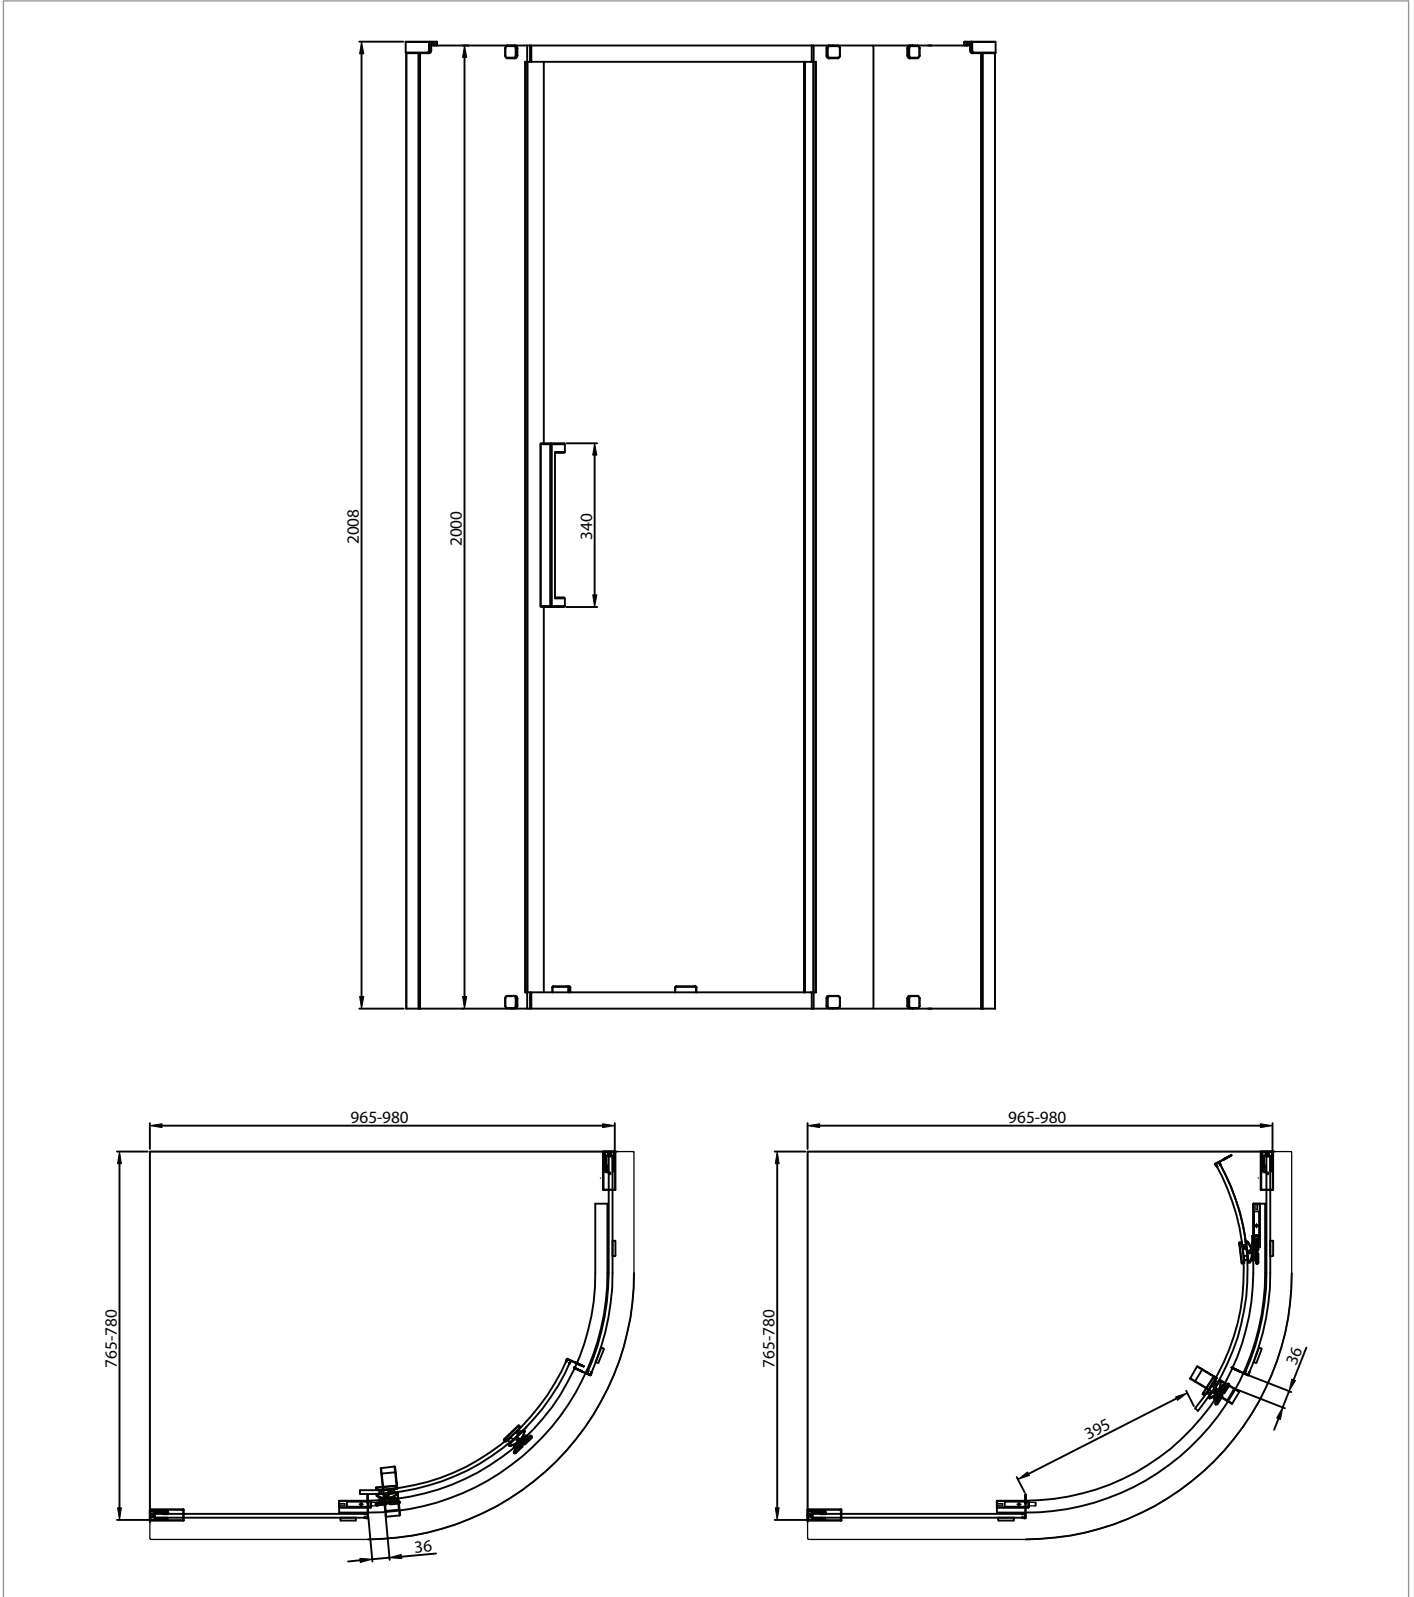

PRODUCT DATA SHEET

PRODUCT CODE

AUQSSC10X8B

RANGE

Asura

DESCRIPTION

Asura 8mm Quadrant Single Door
B 1000 x 800 Moving Door Polished
Stainless

CATEGORY	Showering
WARRANTY DETAILS	Lifetime
COLOUR	Polished Stainless Steel
FINISH APPLICATION	Polished
PRIMARY MATERIAL	Glass
SECONDARY MATERIAL	304 Stainless Steel
INSTALL TYPE	Wall Mounted
PRODUCT WIDTH MM	965
PRODUCT HEIGHT MM	2000
PRODUCT LENGTH MM	765
PRODUCT NET WEIGHT KG	32
STANDARDS	EN14428

HANDING SHOWERING	Universal
GLASS THICKNESS	8mm
EASY CLEAN	Yes
MAGNETIC DOOR STRIPS	No
POWER SHOWER PROOF	Yes
NUMBER OF DOORS	1
SOFT CLOSING DOORS	Yes
SAFETY GLASS	Yes
REMOVABLE SEALS	Yes
QUICK RELEASE ROLLERS	Yes
WET ROOM COMPATIBLE	Yes
DOOR A INFORMATION	Quadrant Door
DOOR OPENING	395

TECHNICAL DIMENSIONS

Dimensions in mm unless otherwise specified.

Tolerances (per material type) apply.

SPARES LIST

Only the parts labelled are available as spares.

NUMBER	PART CODE	DESCRIPTION
1	AU00009	Asura Quadrant Single Door seal pack
2	AU00018S	Asura Quadrant Single Door blister pack Polished stainless steel